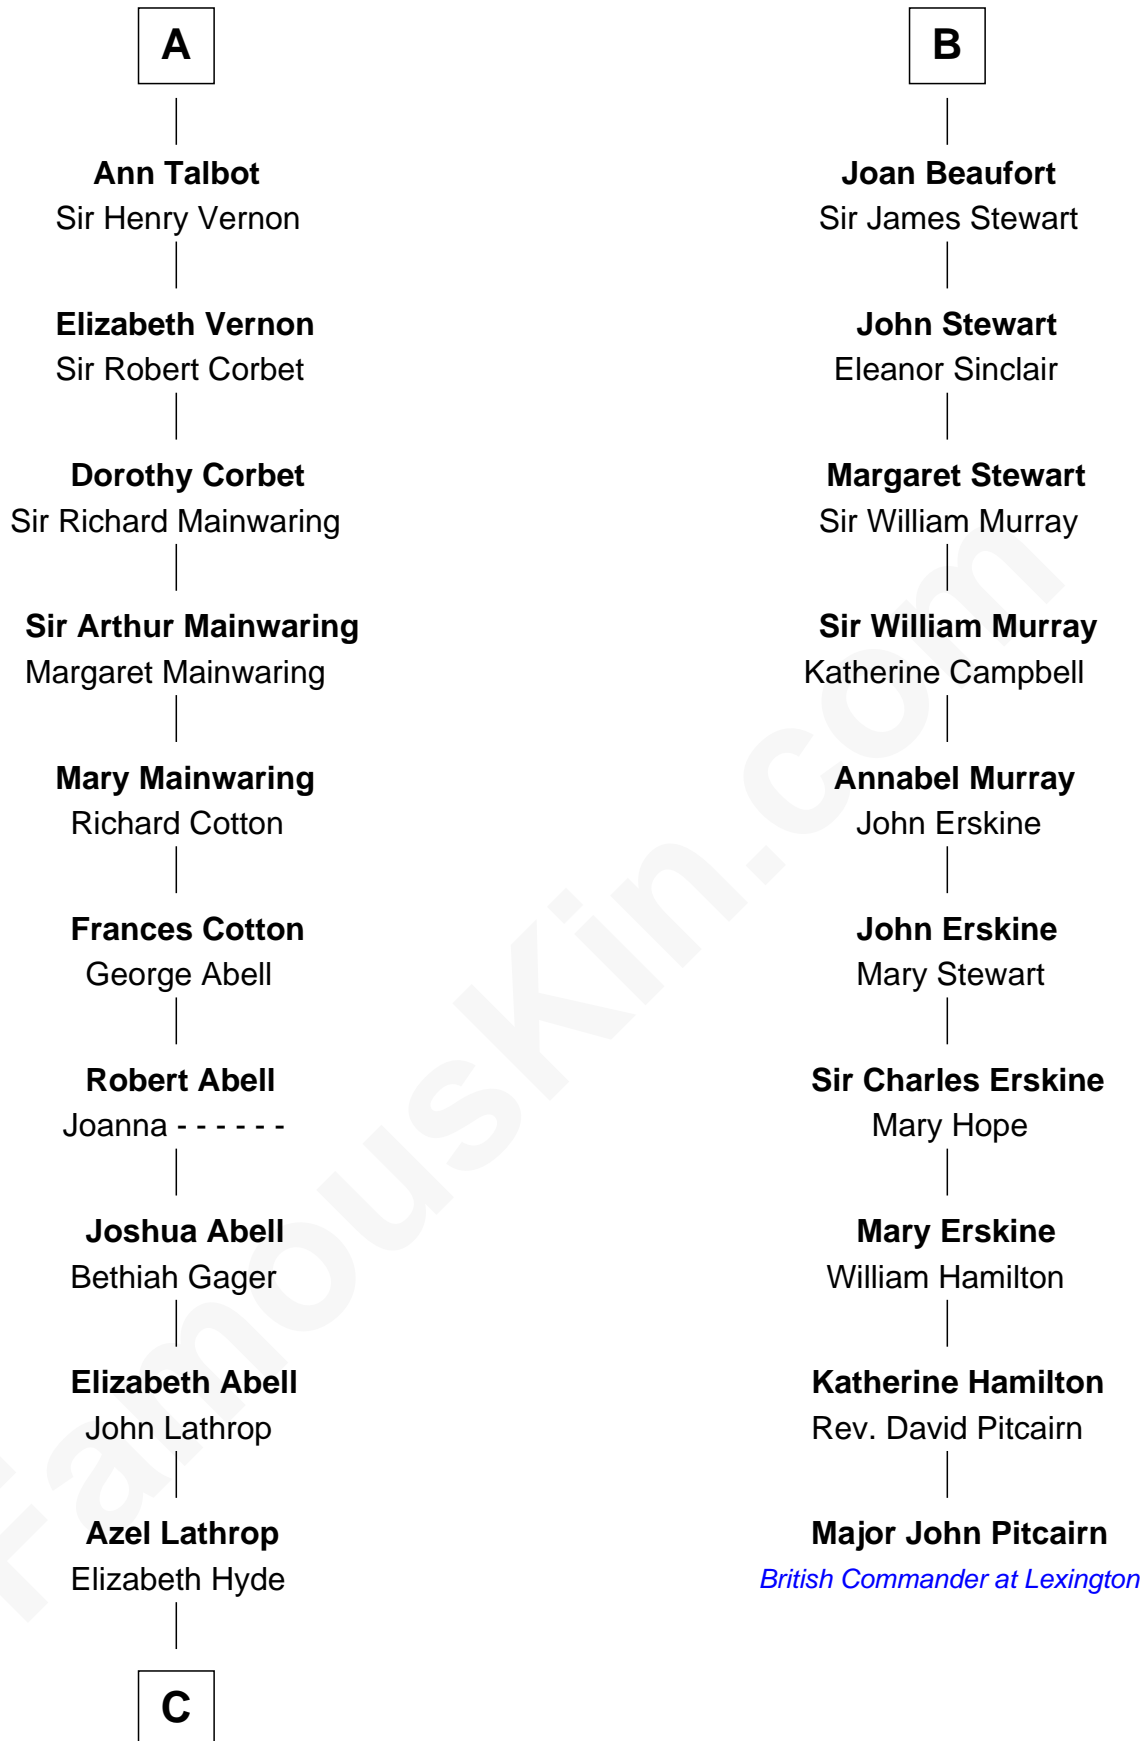

FamousKin.com

Relationship Chart of

Marjorie Post

Founder of General Foods

16th cousin 4 times removed of

Major John Pitcairn

British Commander at Battle of Lexington

Sir Geoffrey FitzPiers

Aveline de Clare

C

—
Erastus Lathrop

Sarah Bailey

—
Caroline Cushman Lathrop

Charles Rollin Post

—
Charles William Post

Elle Letitia Merriweather