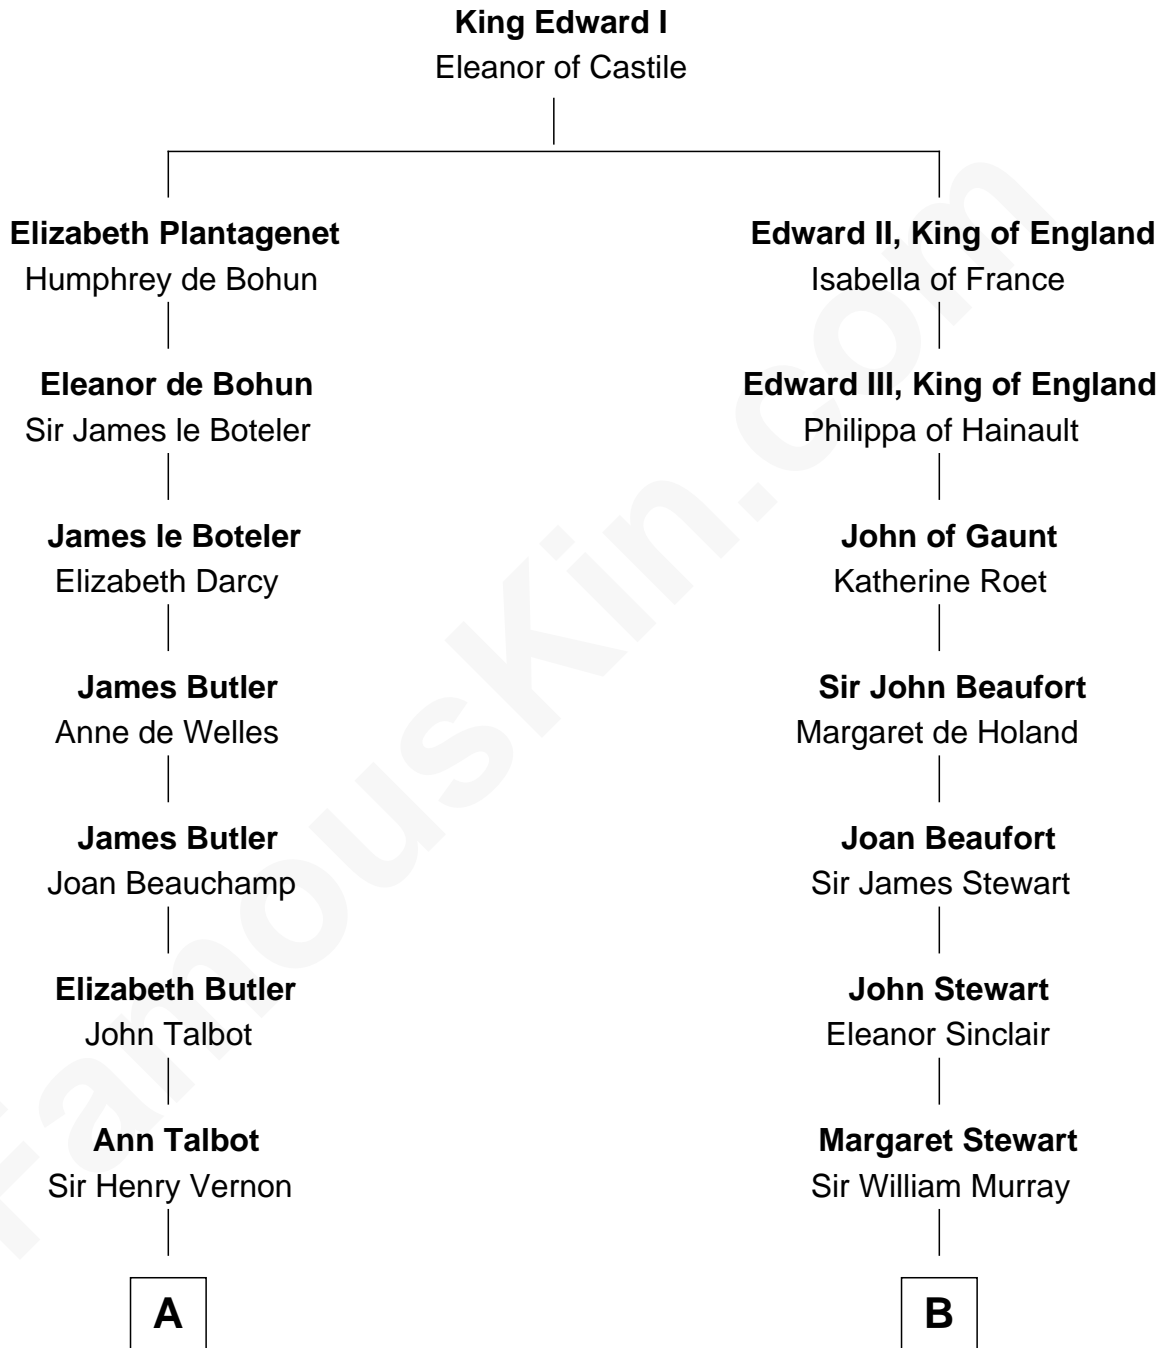

## Relationship Chart of

### Marjorie Post

*Founder of General Foods*

13th cousin 6 times removed of

### Major John Pitcairn

*British Commander at Battle of Lexington*

**C**

—  
**Caroline Cushman Lathrop**

Charles Rollin Post

—  
**Charles William Post**

Elle Letitia Merriweather

—  
**Marjorie Post**