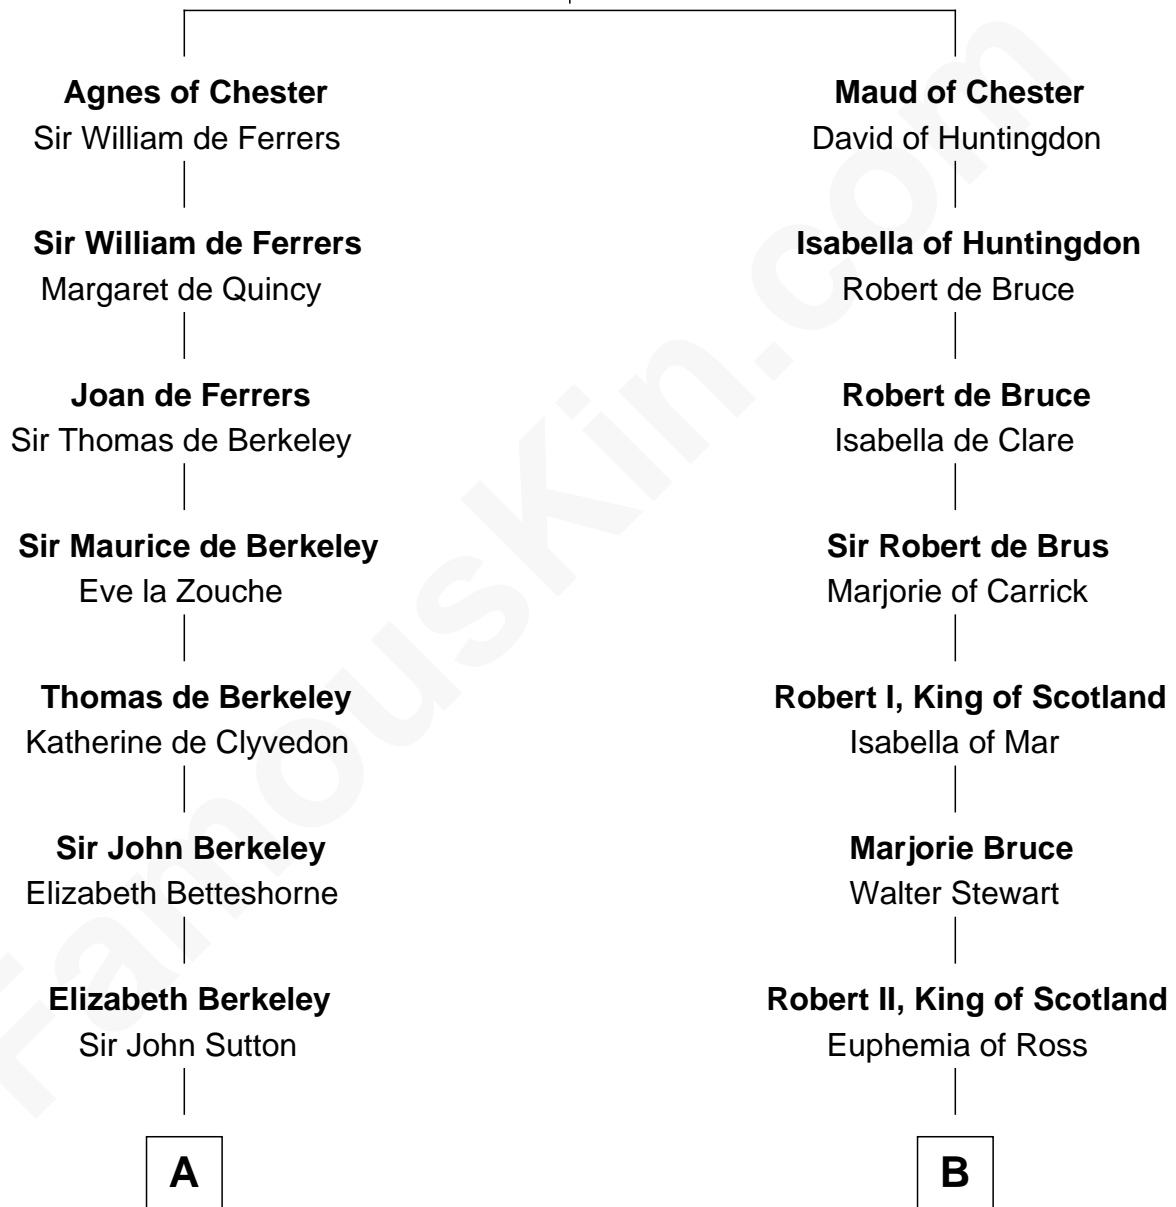

## Relationship Chart of

### Marjorie Post

*Founder of General Foods*

18th cousin 1 time removed of

### Major John Pitcairn

*British Commander at Battle of Lexington*

**Hugh de Kevelioc**  
Bertrade de Montfort

**C**

**Caroline Cushman Lathrop**

Charles Rollin Post

**Charles William Post**

Elle Letitia Merriweather