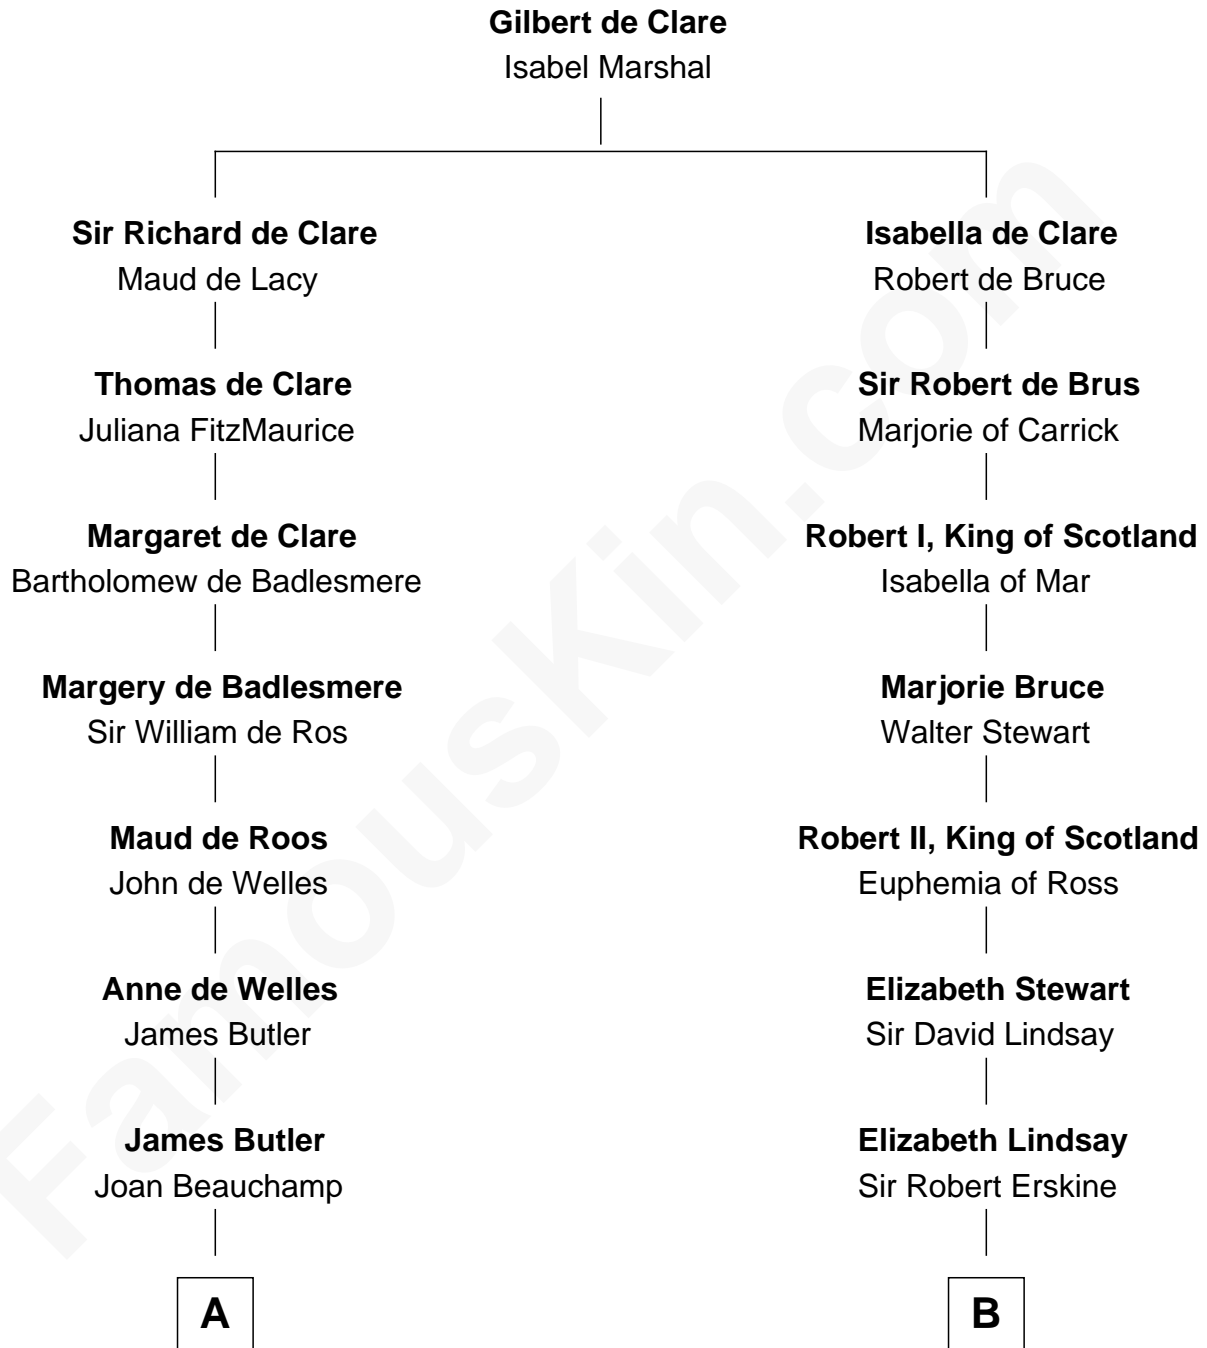

FamousKin.com

Relationship Chart of

Marjorie Post

Founder of General Foods

16th cousin 5 times removed of

Major John Pitcairn

British Commander at Battle of Lexington

C

Azel Lathrop
Elizabeth Hyde

Erastus Lathrop
Sarah Bailey

Caroline Cushman Lathrop
Charles Rollin Post

Charles William Post
Elle Letitia Merriweather

Marjorie Post
Founder of General Foods

FamousKin.com