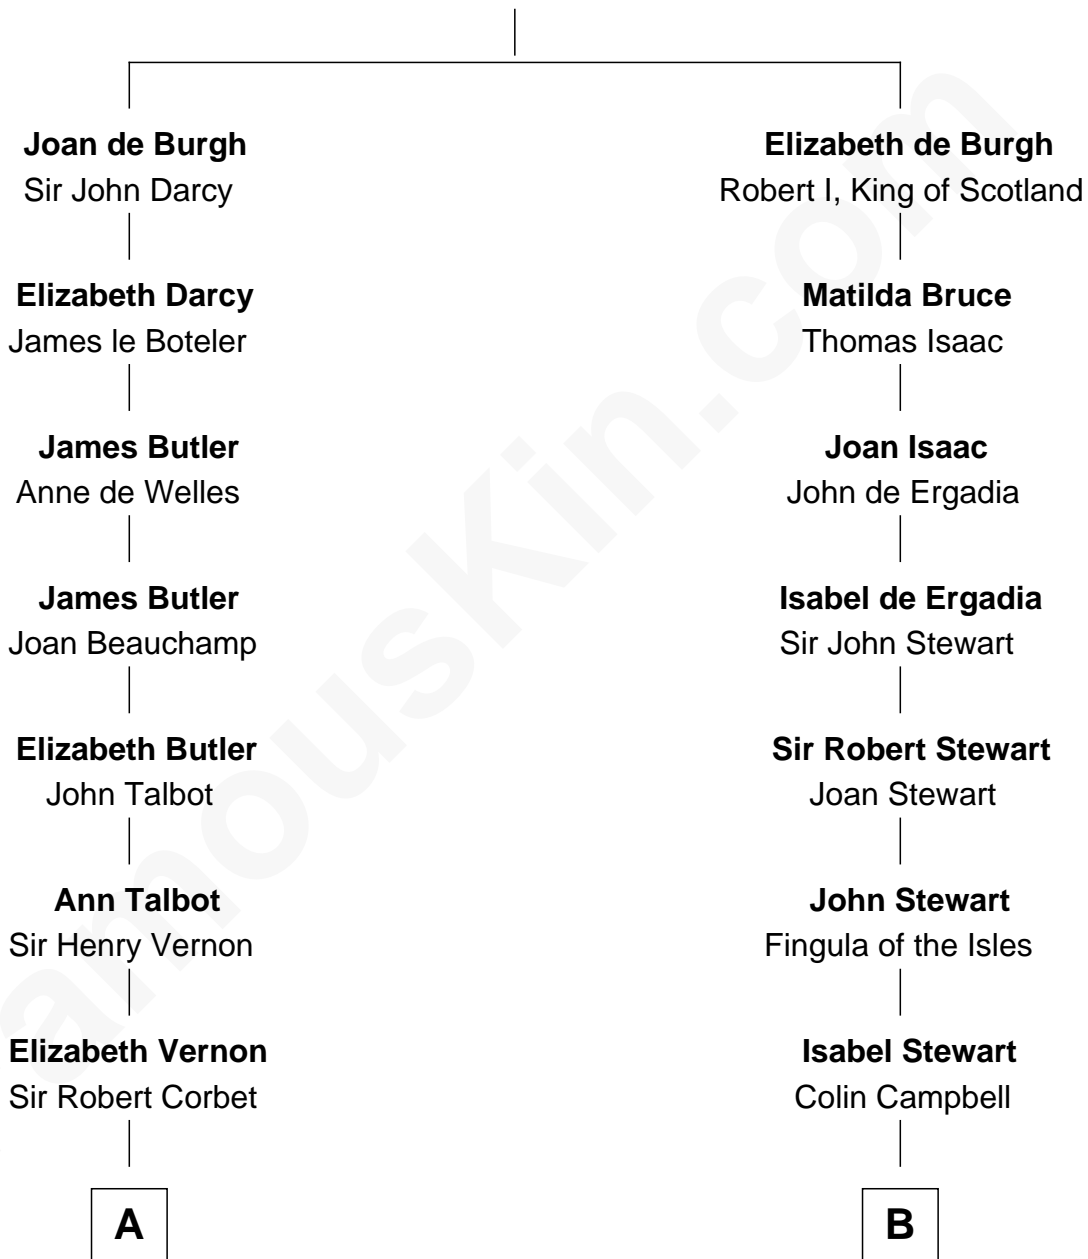

FamousKin.com Relationship Chart of

Marjorie Post

Founder of General Foods

14th cousin 4 times removed of

Major John Pitcairn

British Commander at Battle of Lexington

Sir Richard de Burgh

Margaret - - - - -

C

Charles William Post
Elle Letitia Merriweather

Marjorie Post
Founder of General Foods

FamousKin.com