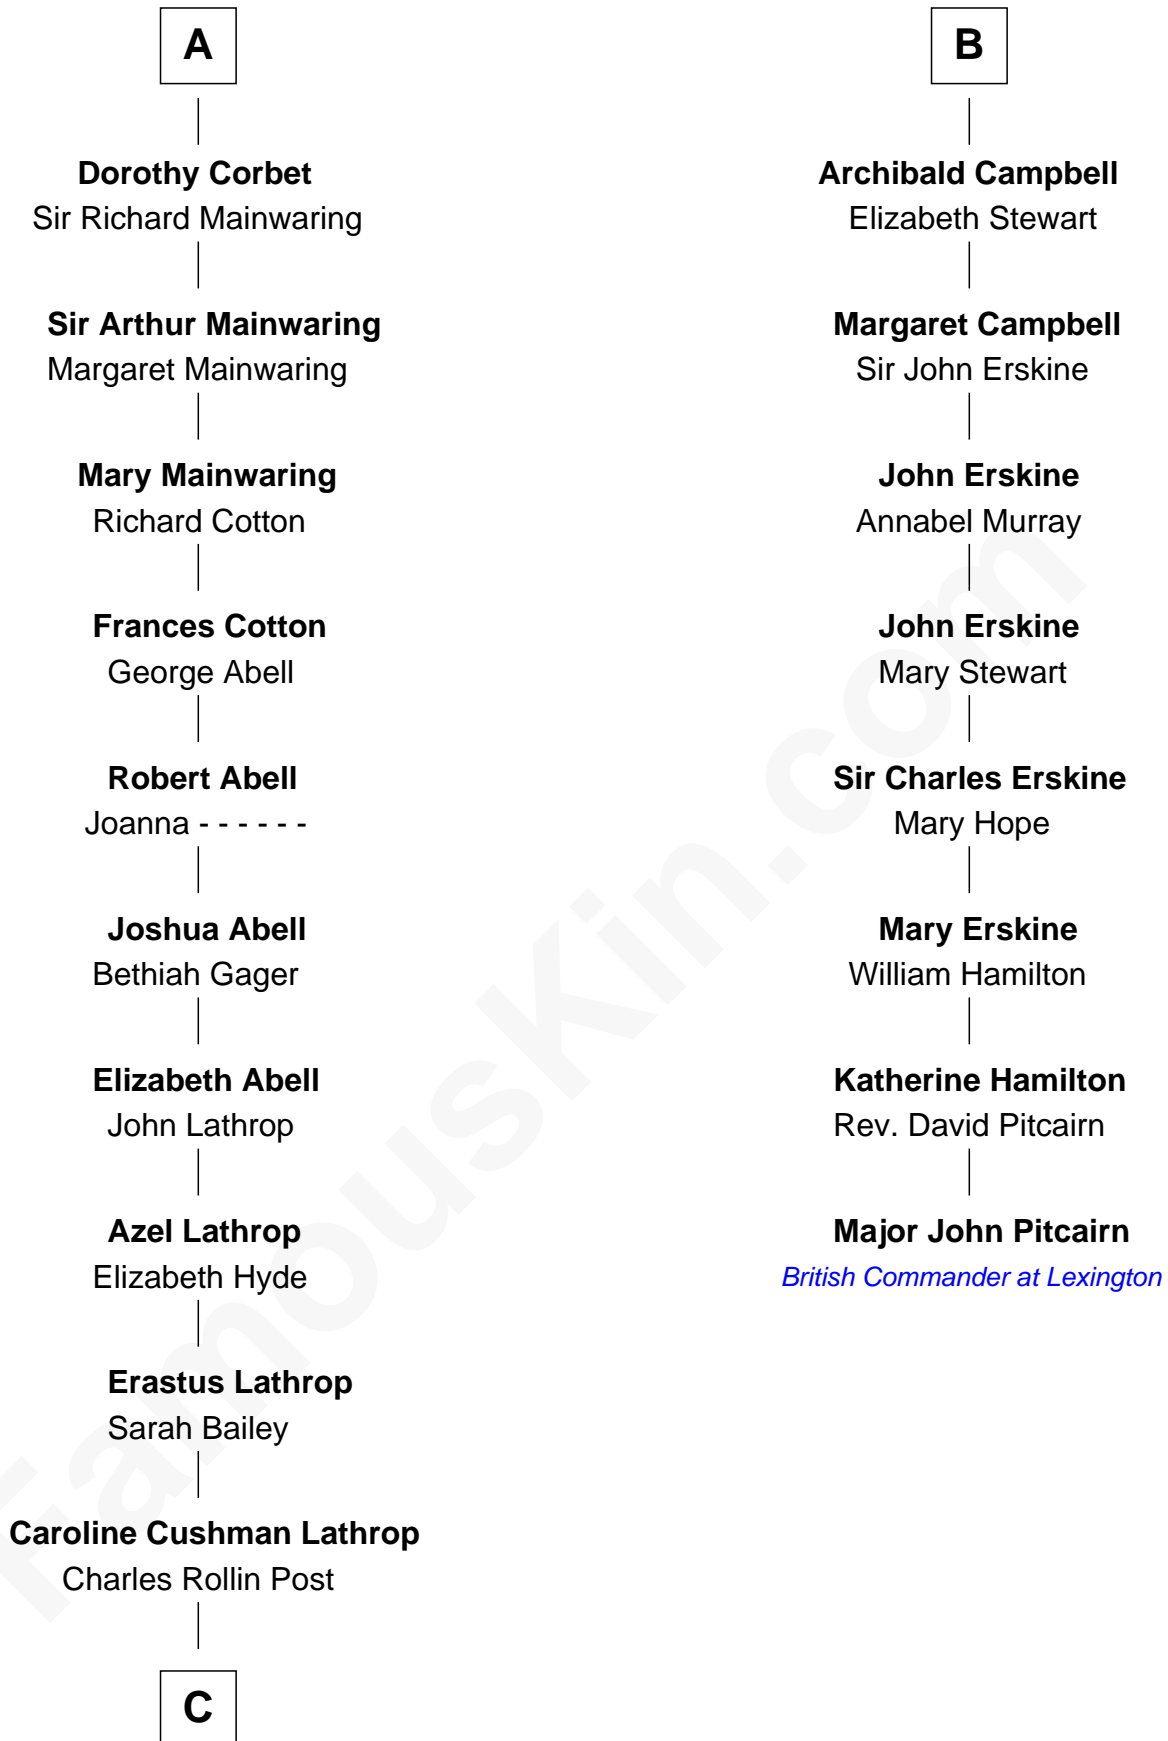

FamousKin.com Relationship Chart of

Marjorie Post

Founder of General Foods

14th cousin 4 times removed of

Major John Pitcairn

British Commander at Battle of Lexington

Sir Richard de Burgh

Margaret - - - - -

C

Charles William Post
Elle Letitia Merriweather

Marjorie Post
Founder of General Foods

FamousKin.com