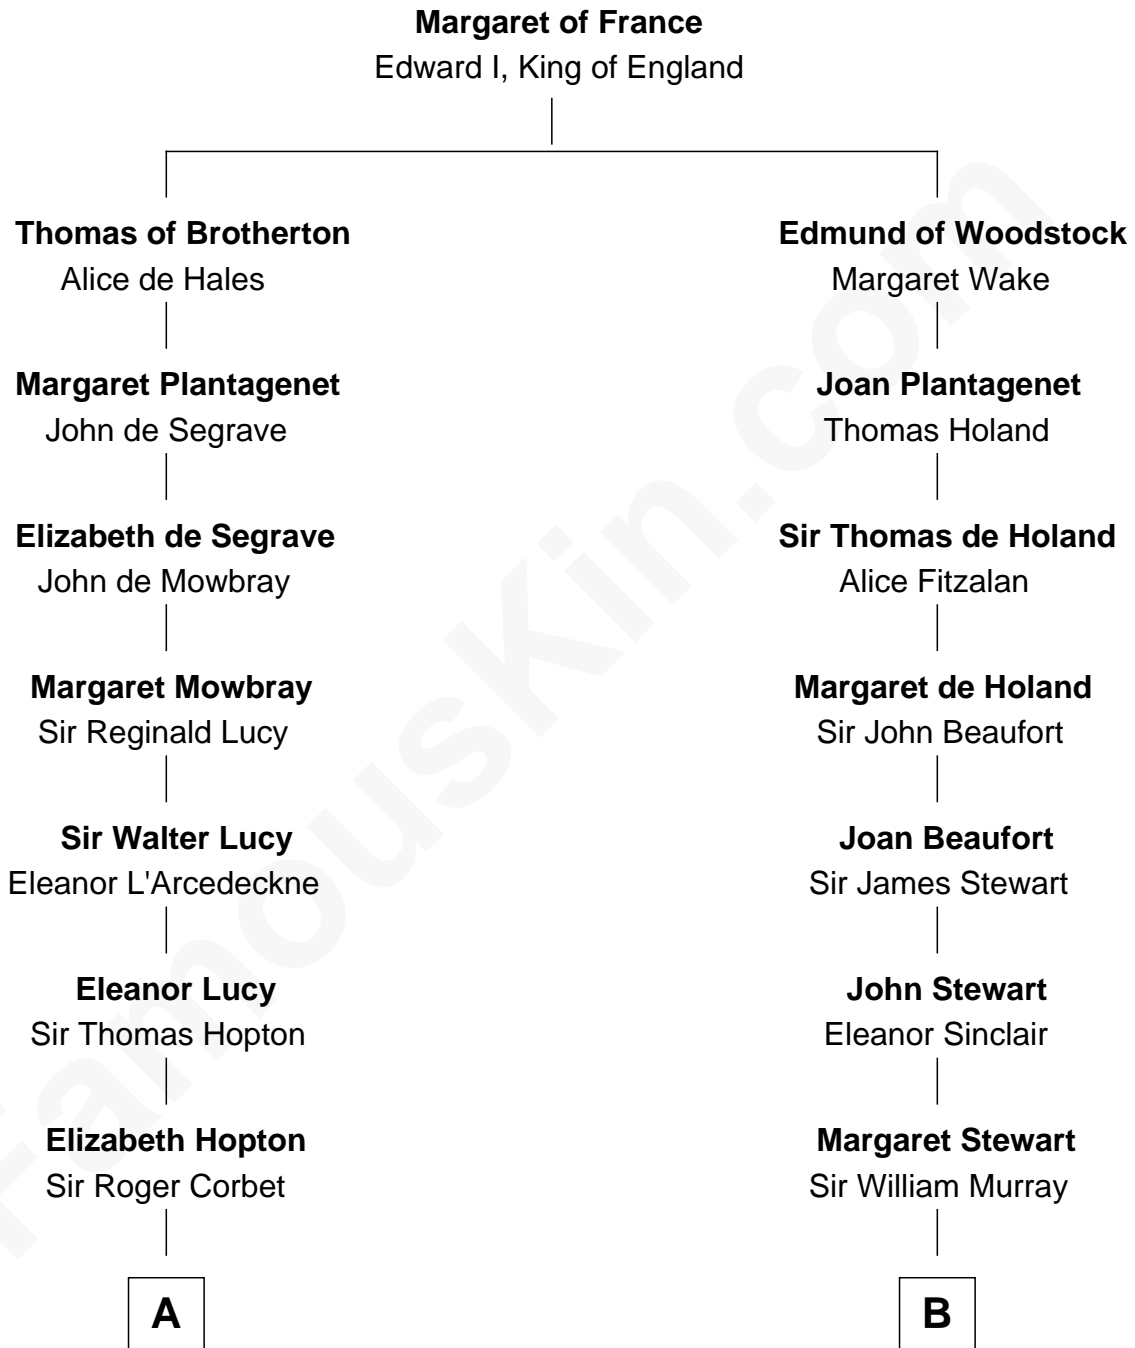

FamousKin.com

Relationship Chart of

Marjorie Post

Founder of General Foods

13th cousin 7 times removed of

Major John Pitcairn

British Commander at Battle of Lexington

FamousKin.com