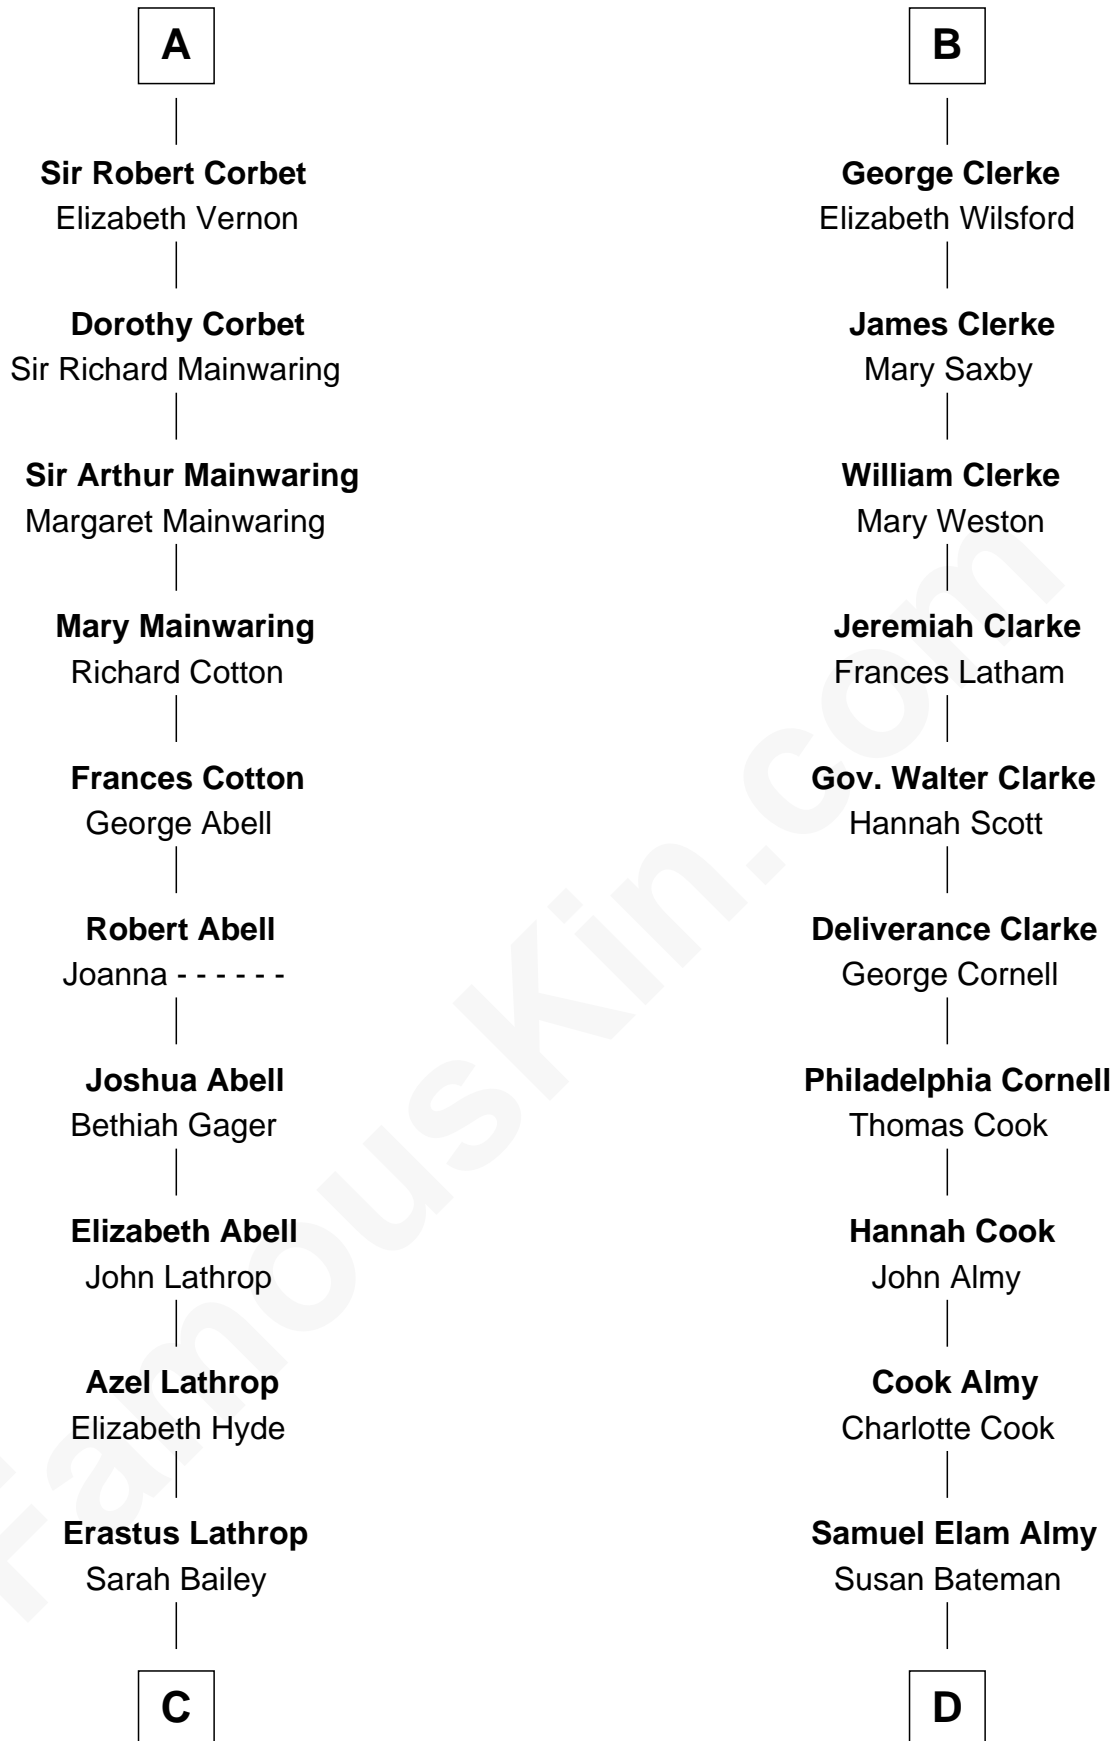

FamousKin.com Relationship Chart of

Marjorie Post

Founder of General Foods

19th cousin 1 time removed of

Marilyn Monroe

Actress, Model, and Singer

Sir Thebaud de Verdun

*with wife
Maud Mortimer*

Sir Thomas Ferrers

Elizabeth Freville

Sir Henry Ferrers

Margaret Heckstall

Elizabeth Ferrers

James Clerke

B

C

Charles Adams Gifford

Frederick Almy Gifford

Elizabeth Easton Tennant

Charles Stanley Gifford

Gladys Pearl Monroe

Marilyn Monroe

Actress, Model, and Singer