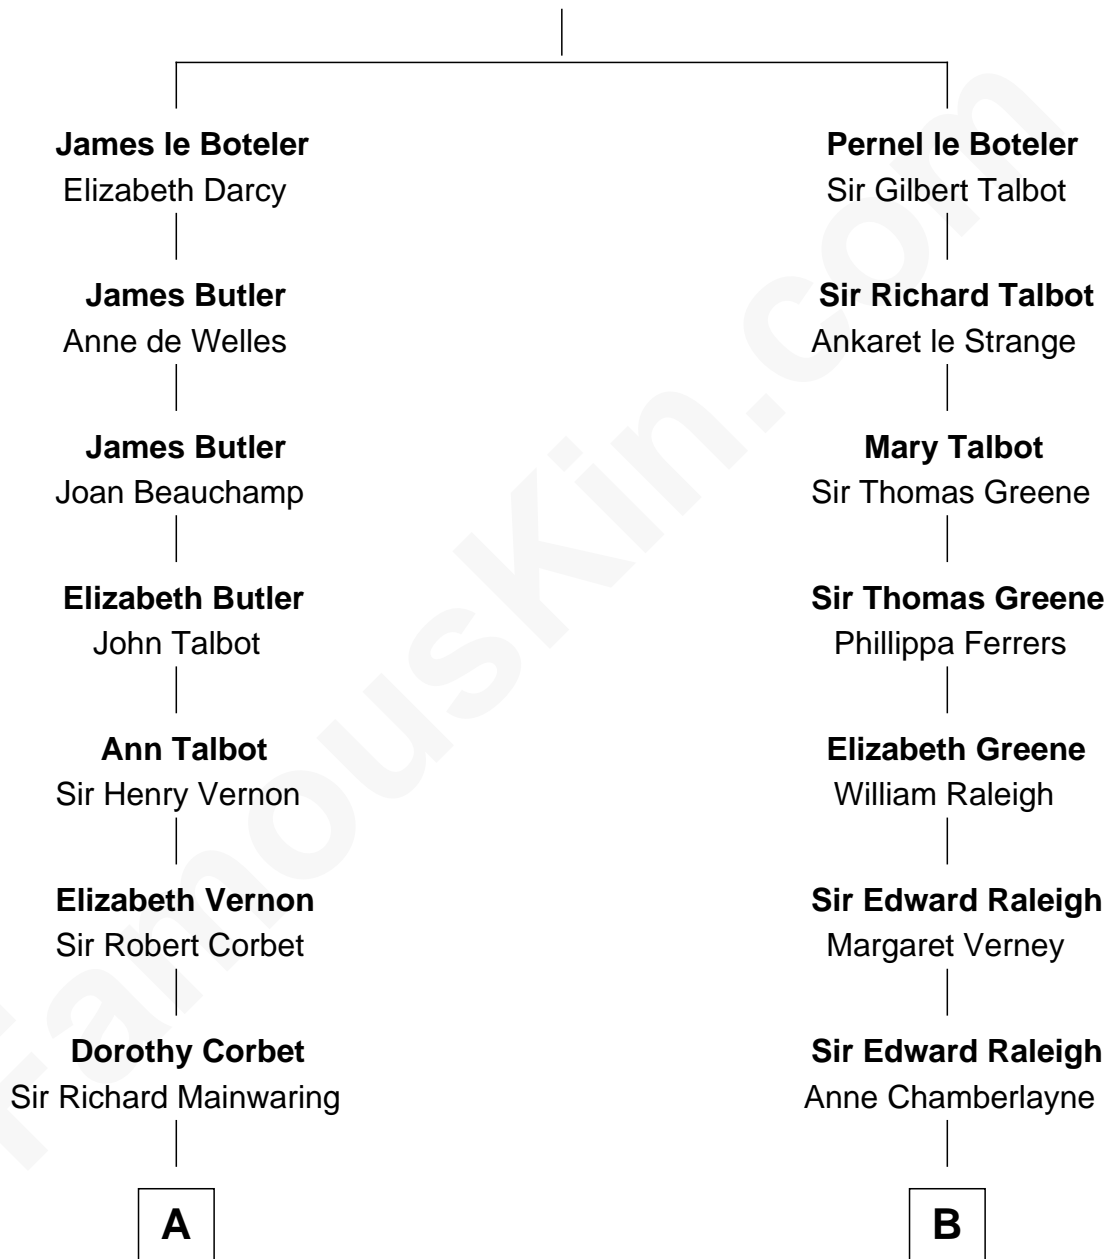

FamousKin.com Relationship Chart of

Marjorie Post

Founder of General Foods

17th cousin 3 times removed of

Marilyn Monroe

Actress, Model, and Singer

Sir James le Boteler

Eleanor de Bohun

C

—
Susan Bateman Almy
Charles Adams Gifford

—
Frederick Almy Gifford
Elizabeth Easton Tennant

—
Charles Stanley Gifford
Gladys Pearl Monroe

—
Marilyn Monroe
Actress, Model, and Singer

FamousKin.com