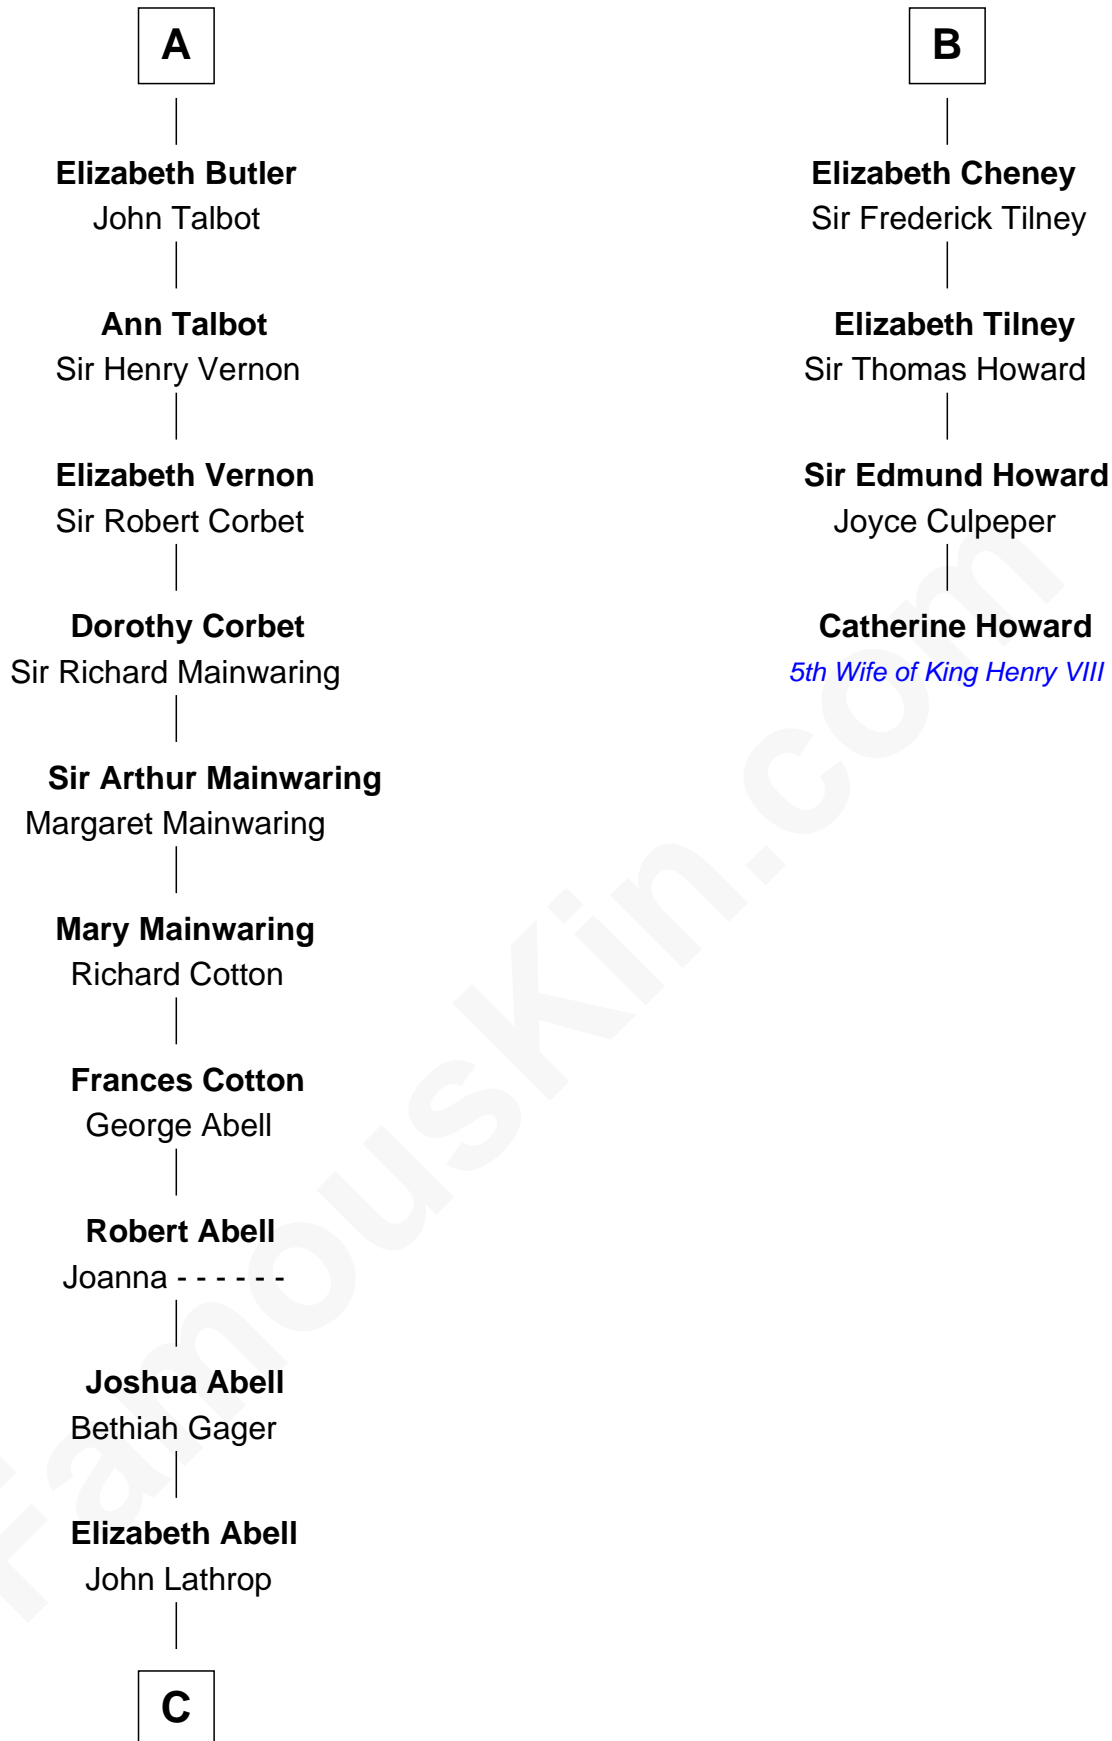

FamousKin.com

Relationship Chart of

Marjorie Post

Founder of General Foods

10th cousin 11 times removed of

Catherine Howard

5th Wife of King Henry VIII

C

Azel Lathrop
Elizabeth Hyde

Erastus Lathrop
Sarah Bailey

Caroline Cushman Lathrop
Charles Rollin Post

Charles William Post
Elle Letitia Merriweather

Marjorie Post
Founder of General Foods

FamousKin.com