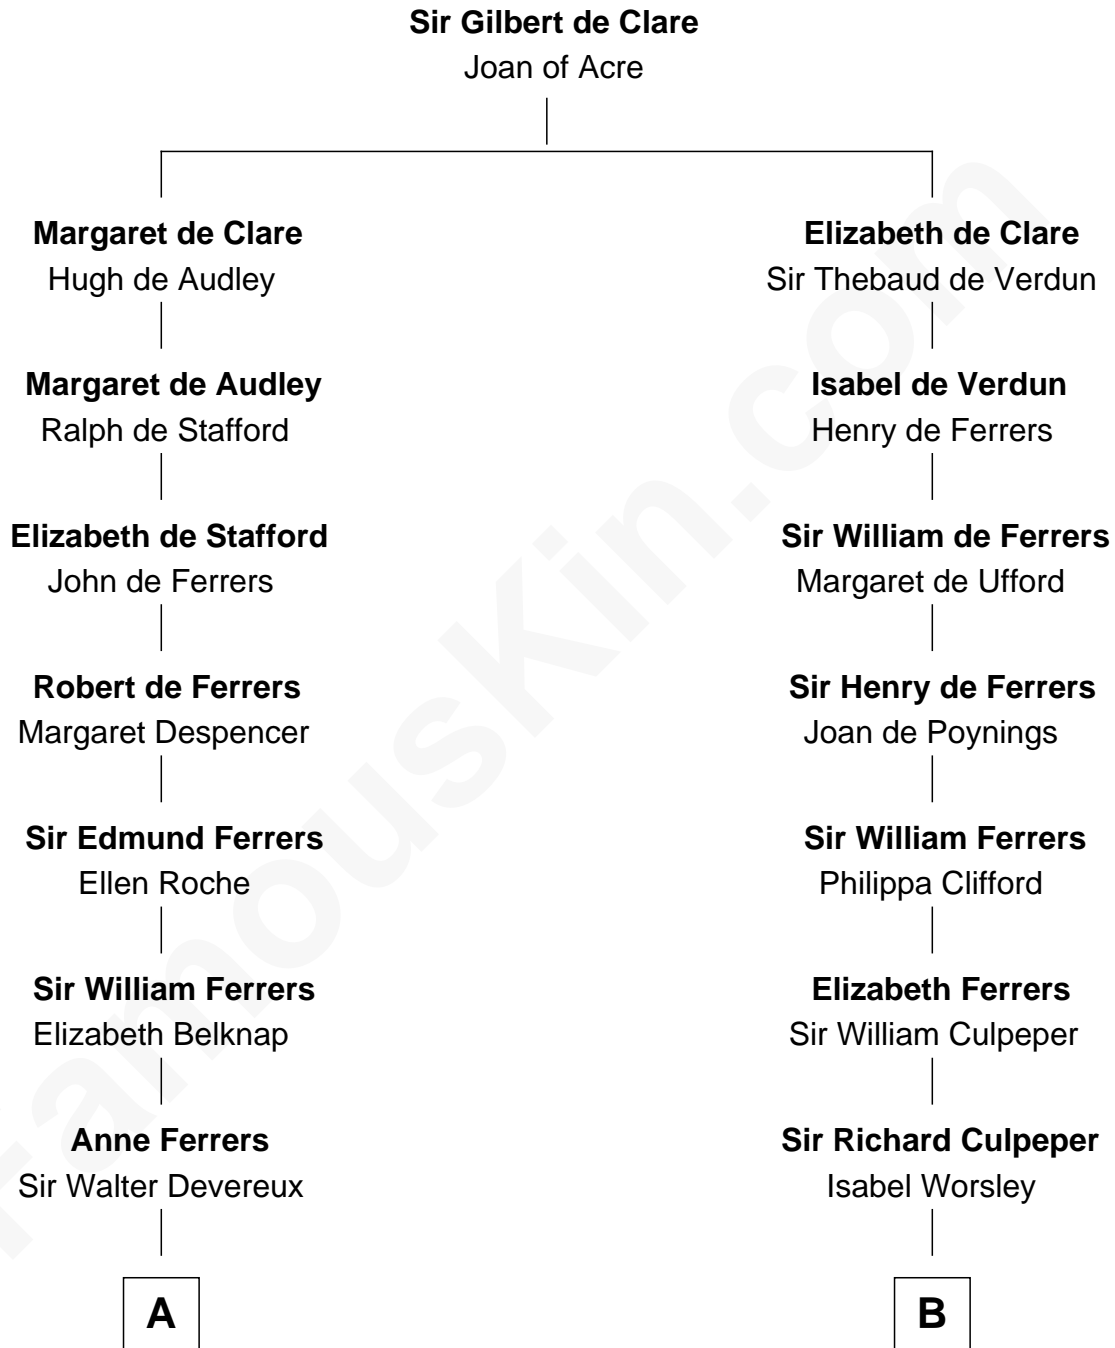

## Relationship Chart of

### Marjorie Post

*Founder of General Foods*

8th cousin 12 times removed of

### Catherine Howard

*5th Wife of King Henry VIII*

**C**

Erastus Lathrop

Sarah Bailey

Caroline Cushman Lathrop

Charles Rollin Post

Charles William Post