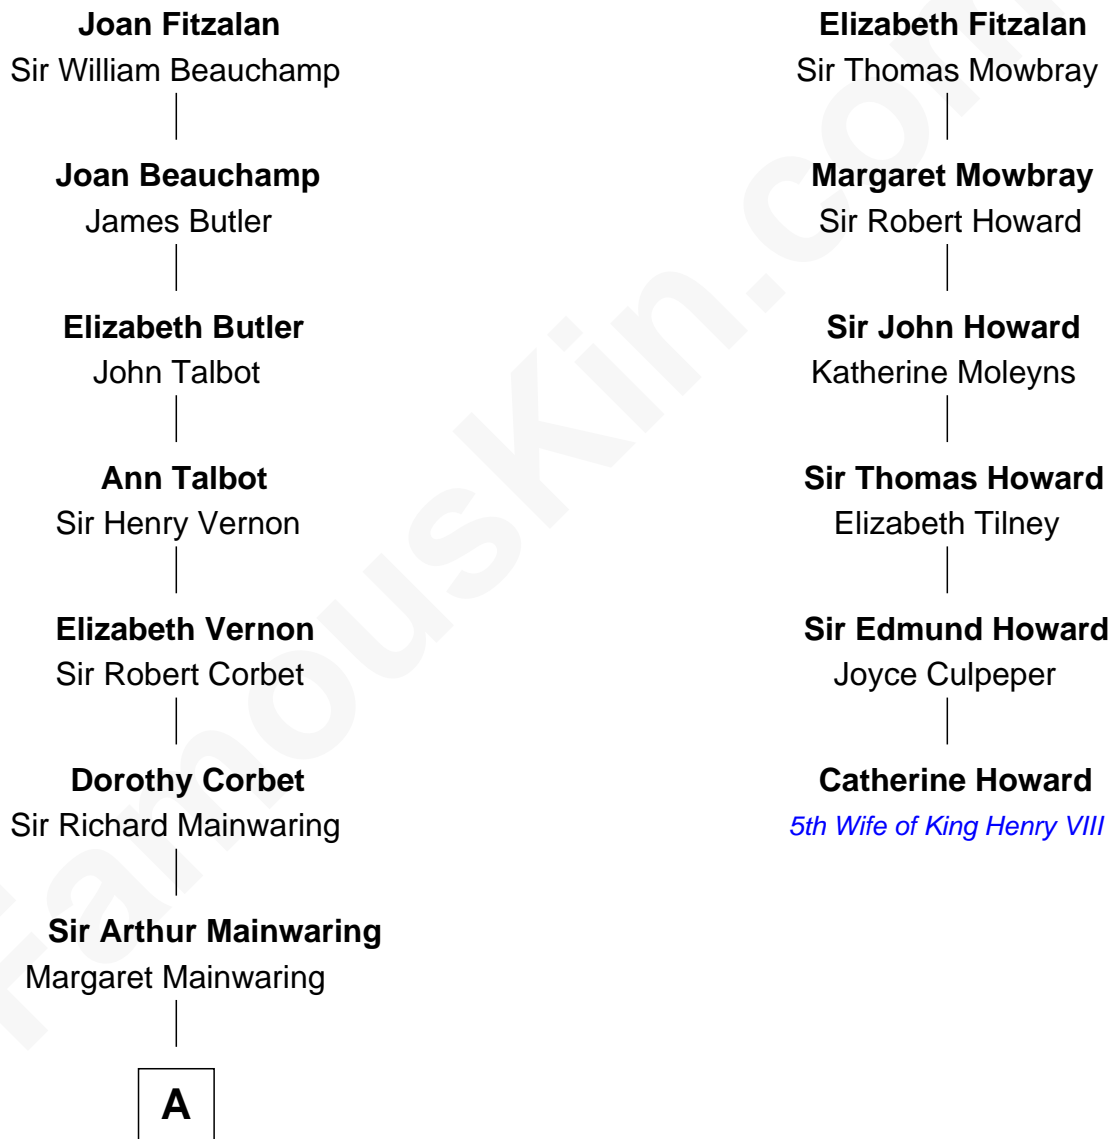

FamousKin.com

Relationship Chart of

Marjorie Post

Founder of General Foods

5th cousin 11 times removed of

Catherine Howard

5th Wife of King Henry VIII

Sir Richard Fitzalan

Elizabeth de Bohun

A

—
Mary Mainwaring

Richard Cotton

—
Frances Cotton

George Abell

—
Robert Abell

Joanna - - - - -