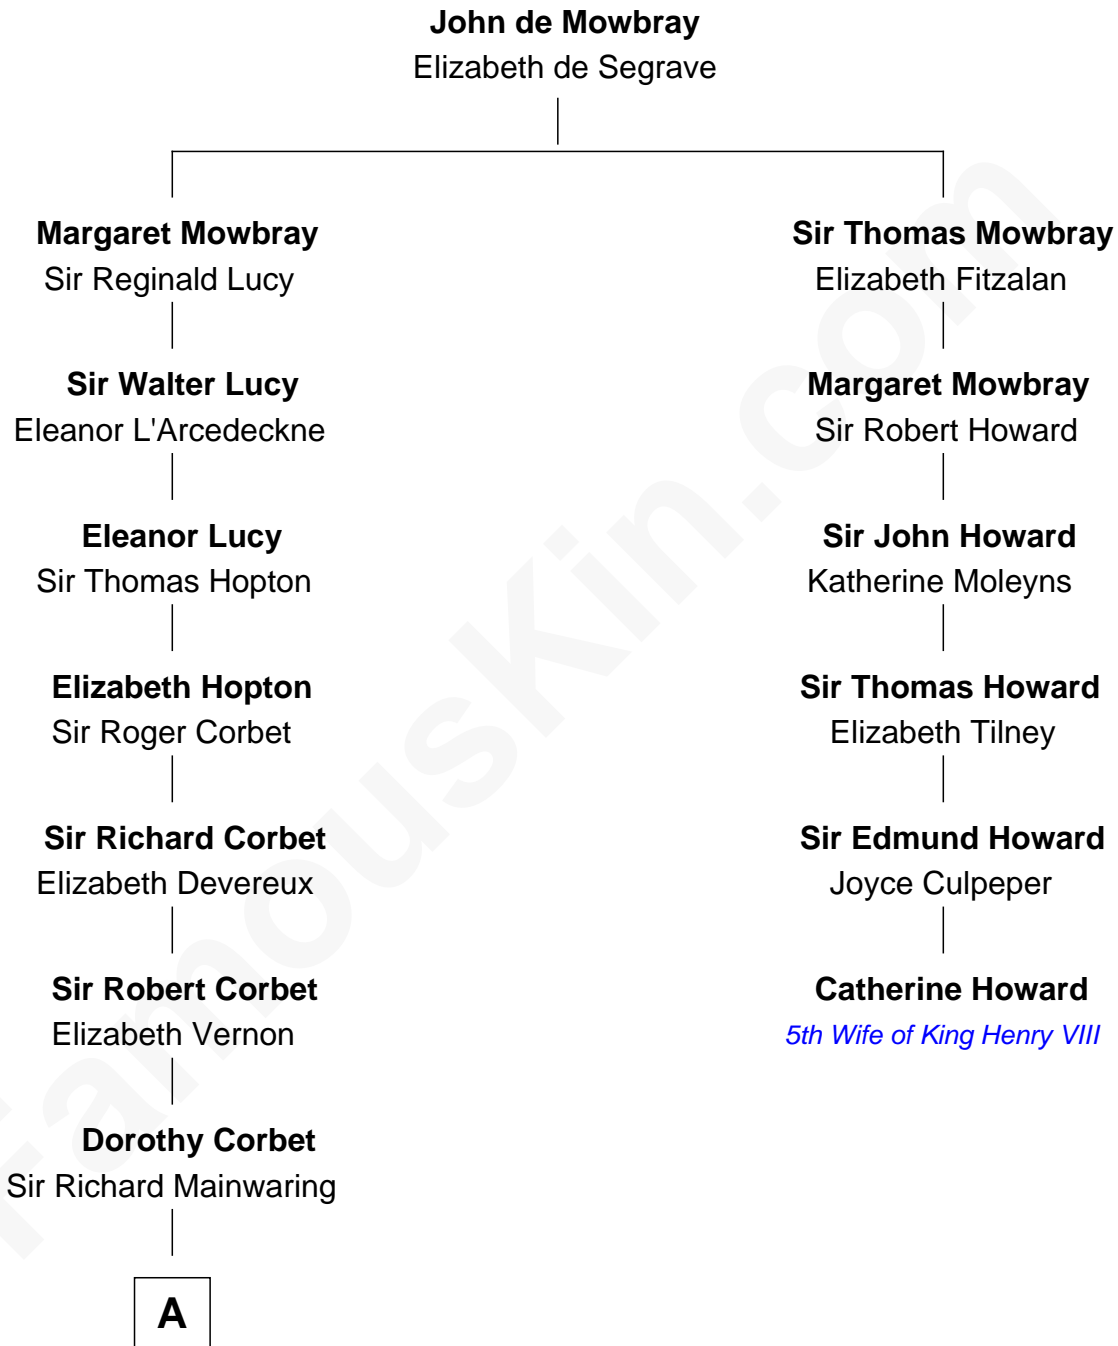

FamousKin.com

Relationship Chart of

Marjorie Post

Founder of General Foods

5th cousin 12 times removed of

Catherine Howard

5th Wife of King Henry VIII

A

—
Sir Arthur Mainwaring

Margaret Mainwaring

—
Mary Mainwaring

Richard Cotton

—
Frances Cotton

George Abell

—
Robert Abell

Joanna - - - - -