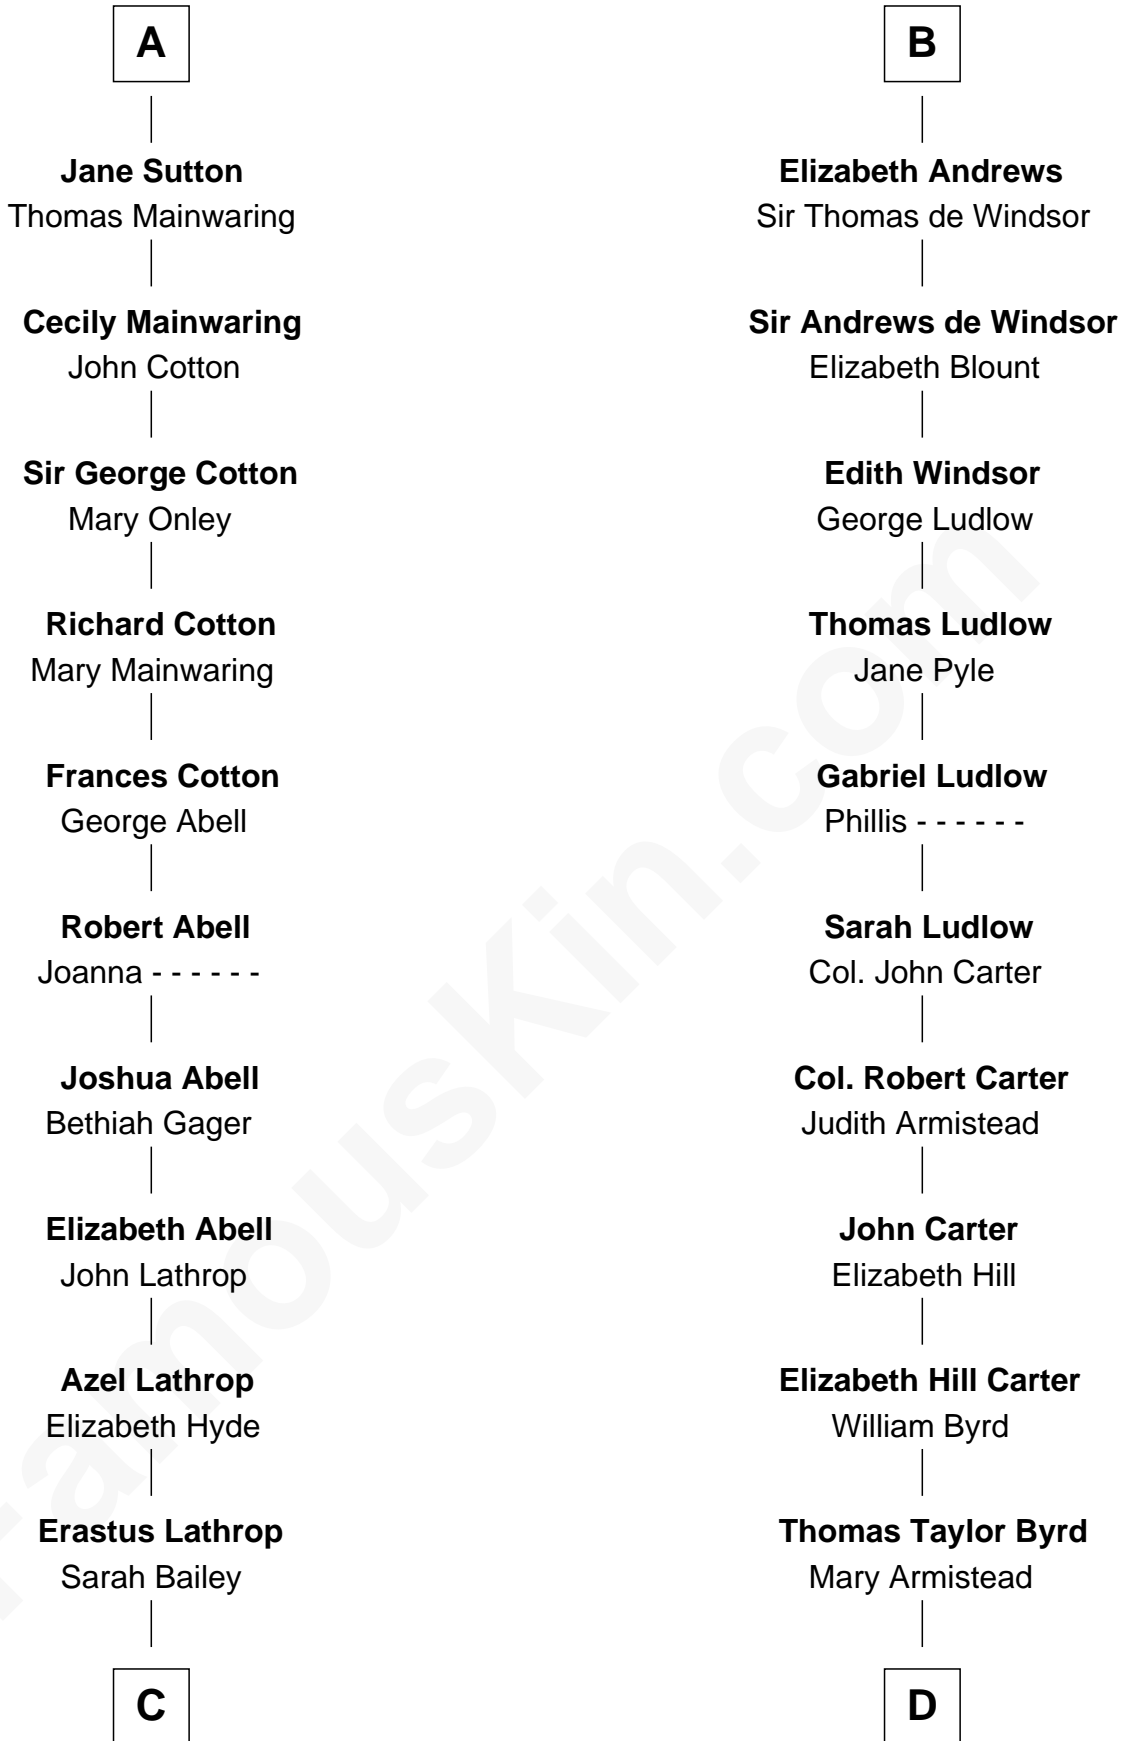

# FamousKin.com Relationship Chart of

**Marjorie Post**

*Founder of General Foods*

19th cousin 1 time removed of

**Admiral Richard Byrd**

*Polar Explorer*

**Sir Hugh le Despencer**

Aveline Basset

**Alice le Despenser**

Sir John Sutton

**Sir John Sutton**

Constance Blount

**Sir John Sutton**

Elizabeth Berkeley

**A**

**Eleanor le Despencer**

Catherine de Beaumont

**Elizabeth Luttrell**

John Stratton

**Elizabeth Stratton**

John Andrews

**B**

**C**

**Caroline Cushman Lathrop**

Charles Rollin Post

**Charles William Post**

Elle Letitia Merriweather

**Marjorie Post**

*Founder of General Foods*

**D**

**Richard Evelyn Byrd**

Anne Harrison