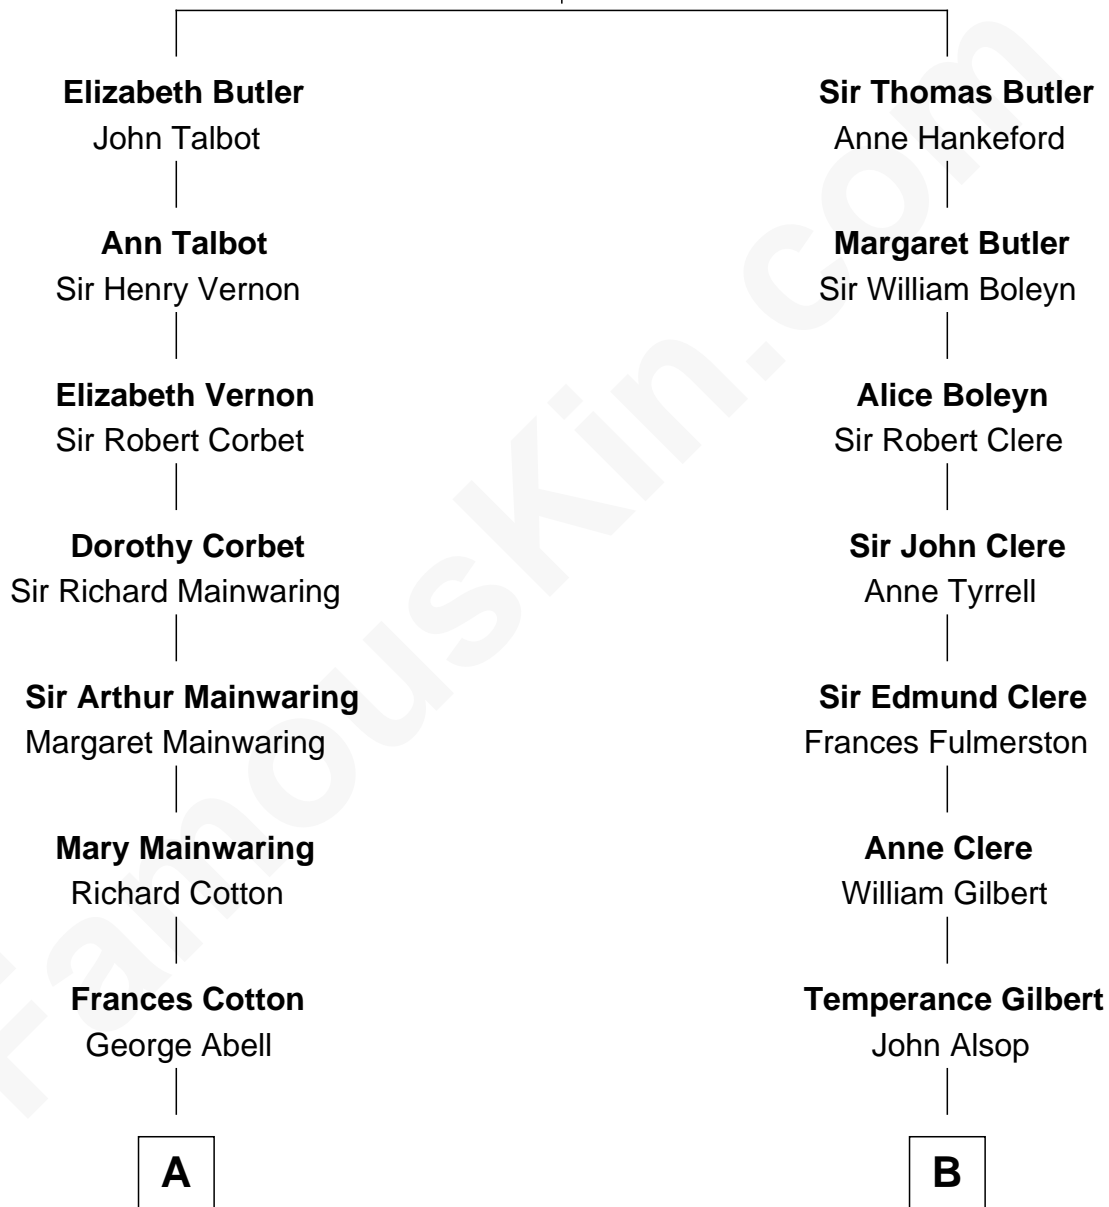

FamousKin.com Relationship Chart of

Marjorie Post

Founder of General Foods

14th cousin 5 times removed of

Sydney Biddle Barrows

Mayflower Madam

James Butler
Joan Beauchamp

C

—
John Boyd Ballantine

Anne L. Crawford

—
Jeannette Ballantine

Donald Byers Barrows

—
Sydney Biddle Barrows

Mayflower Madam

FamousKin.com