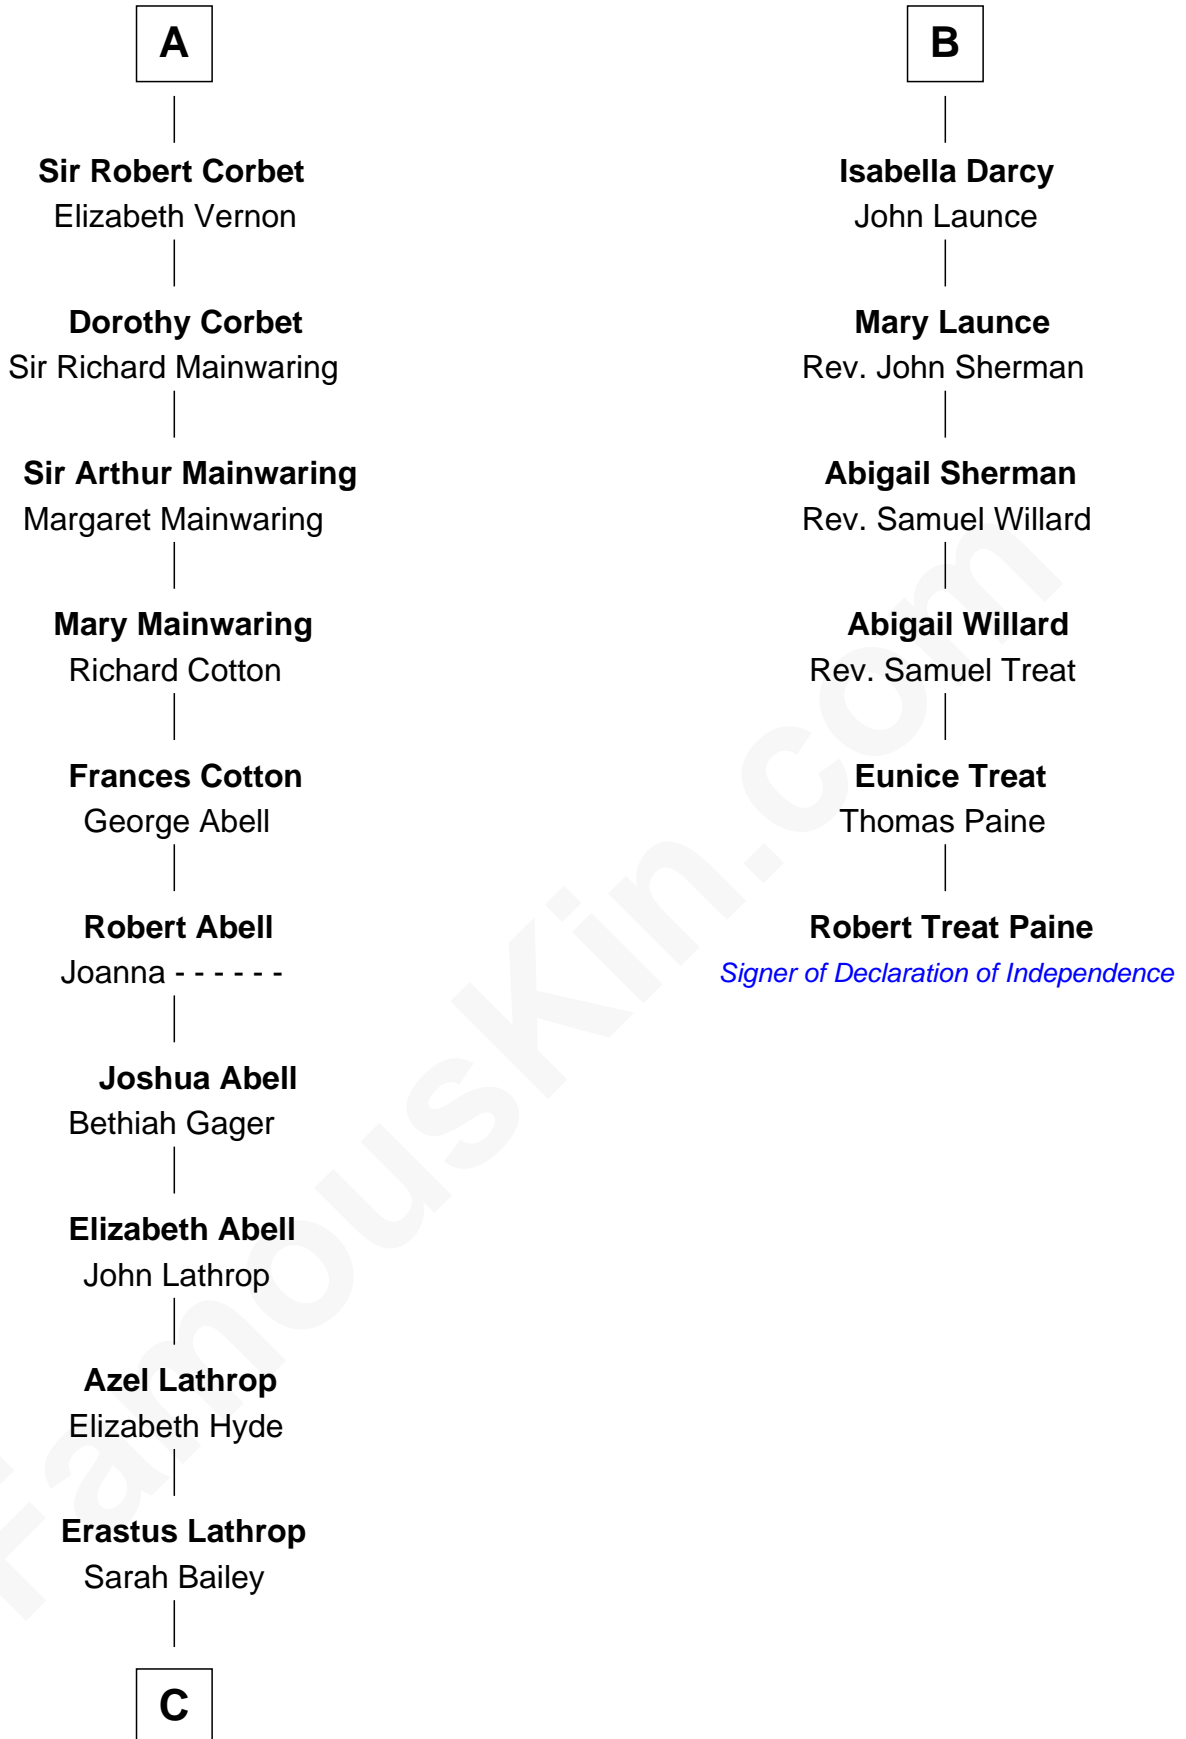

FamousKin.com

Relationship Chart of

Marjorie Post

Founder of General Foods

12th cousin 7 times removed of

Robert Treat Paine

Signer of the Declaration of Independence

Sir Henry de Grey

Elizabeth Talbot

C

—
Caroline Cushman Lathrop

Charles Rollin Post

—
Charles William Post

Elle Letitia Merriweather

—
Marjorie Post

Founder of General Foods