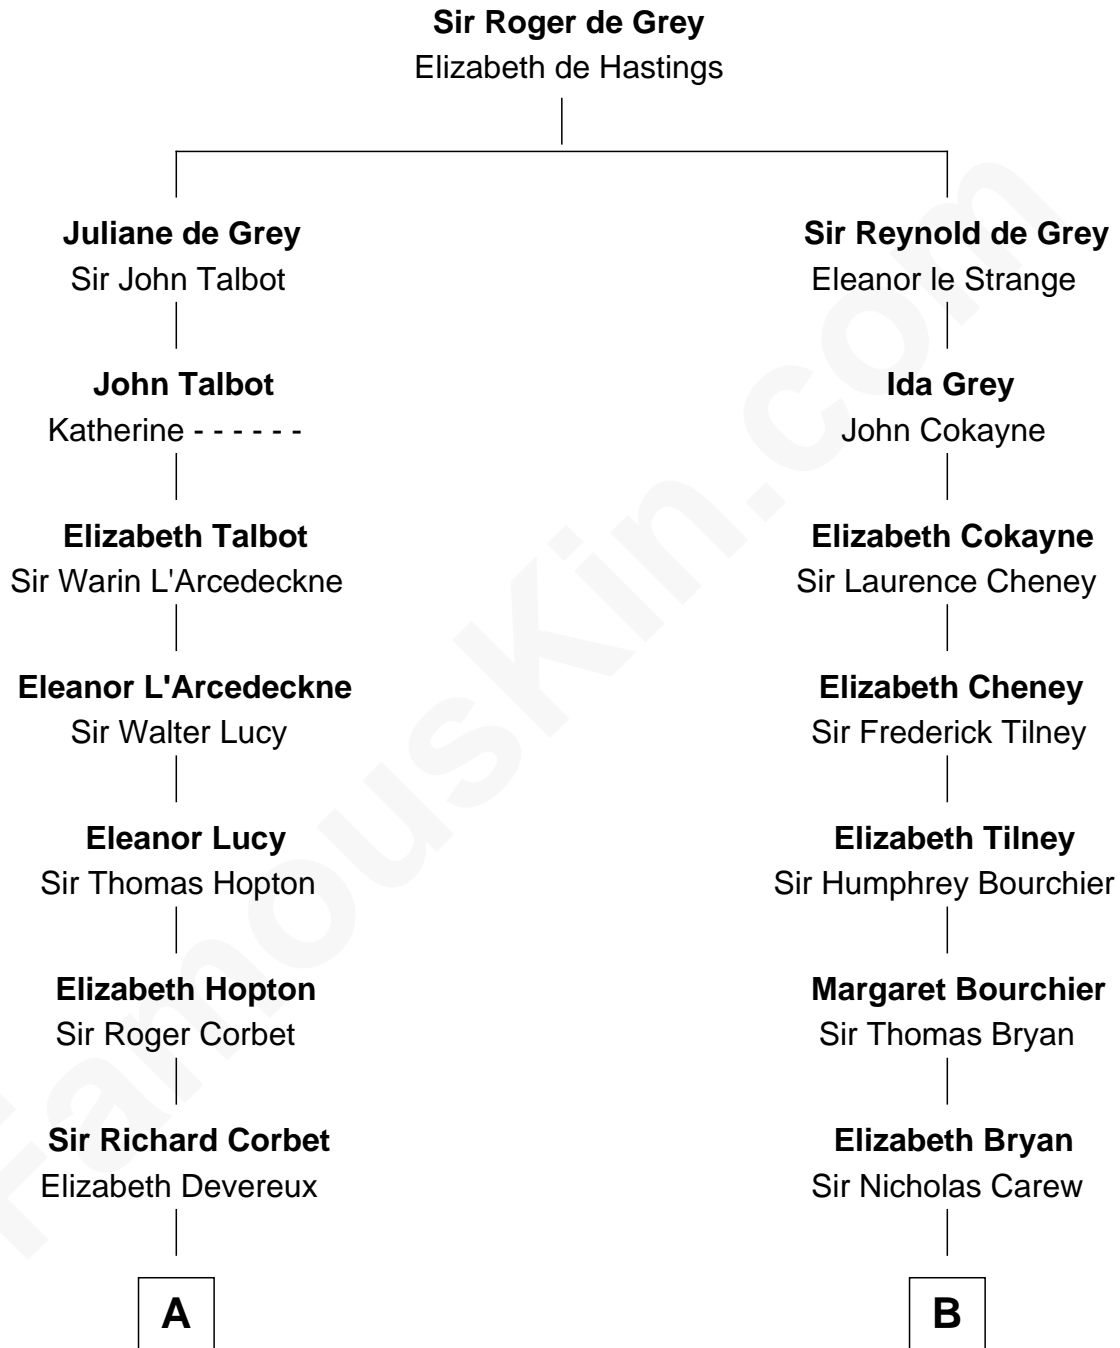

FamousKin.com

Relationship Chart of

Marjorie Post

Founder of General Foods

14th cousin 5 times removed of

Robert Treat Paine

Signer of the Declaration of Independence

C

—
Caroline Cushman Lathrop

Charles Rollin Post

—
Charles William Post

Elle Letitia Merriweather

—
Marjorie Post

Founder of General Foods

FamousKin.com