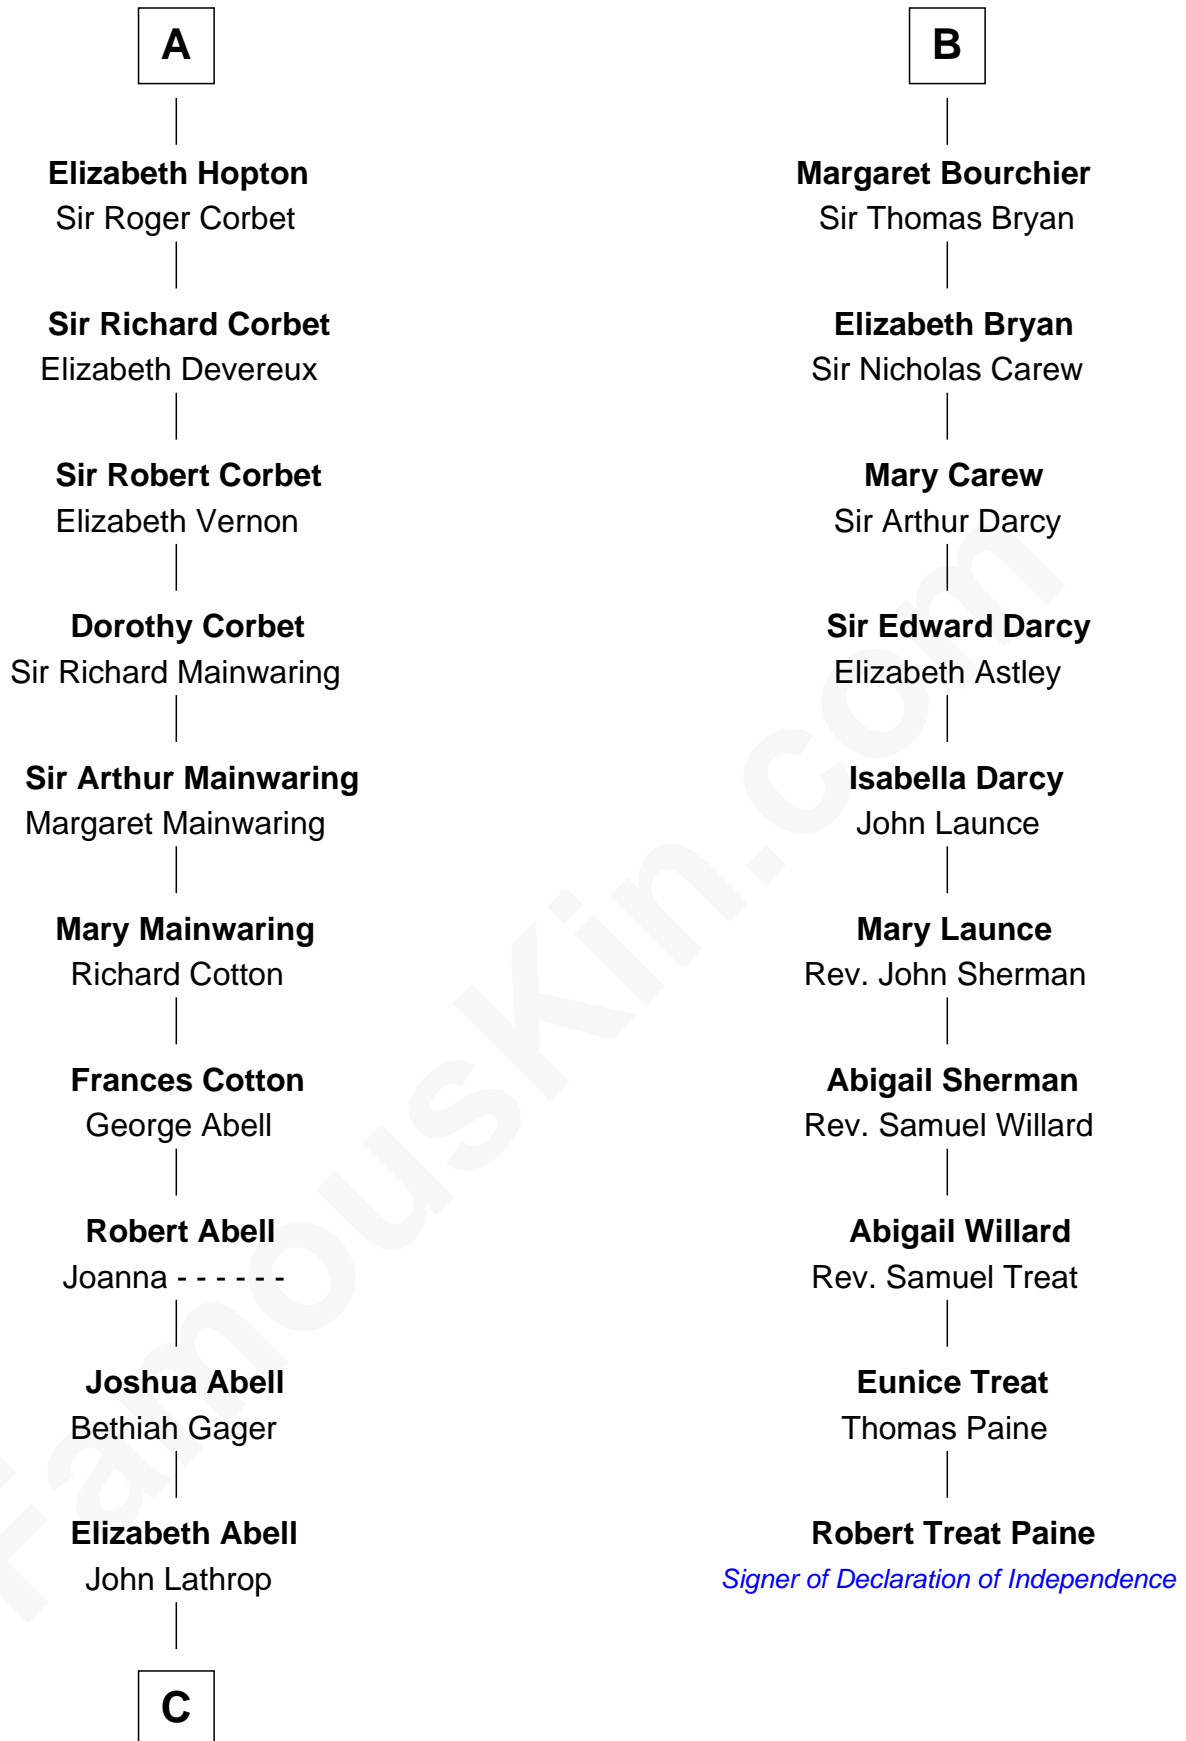

FamousKin.com

Relationship Chart of

Marjorie Post

Founder of General Foods

16th cousin 5 times removed of

Robert Treat Paine

Signer of the Declaration of Independence

C

Azel Lathrop
Elizabeth Hyde

Erastus Lathrop
Sarah Bailey

Caroline Cushman Lathrop
Charles Rollin Post

Charles William Post
Elle Letitia Merriweather

Marjorie Post
Founder of General Foods

FamousKin.com