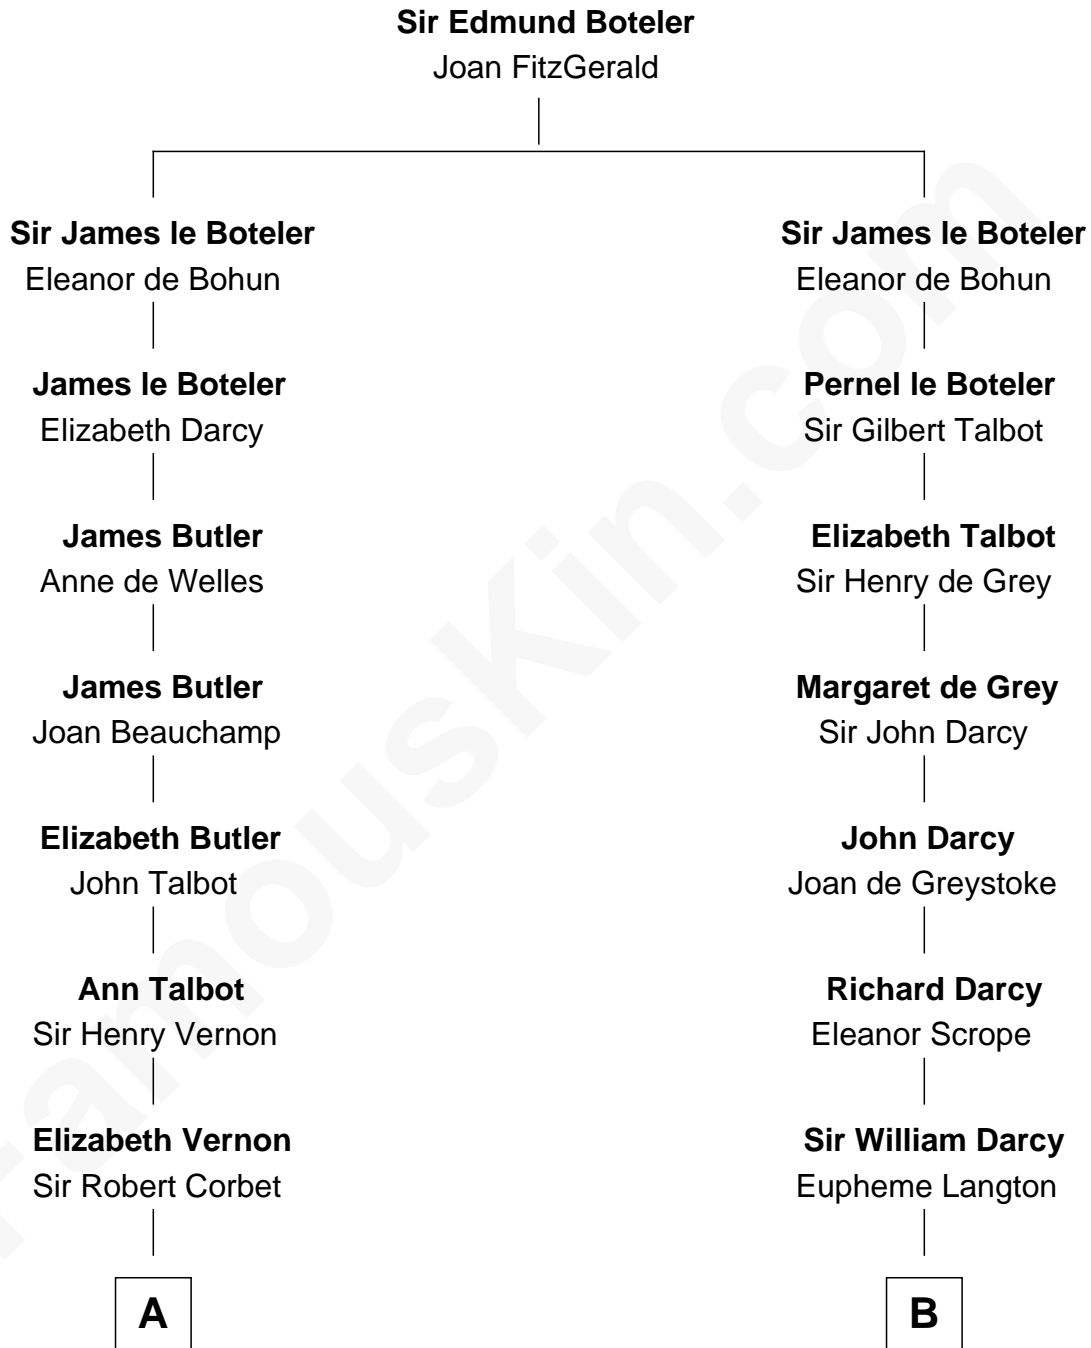

FamousKin.com

Relationship Chart of

Marjorie Post

Founder of General Foods

15th cousin 3 times removed of

Robert Treat Paine

Signer of the Declaration of Independence