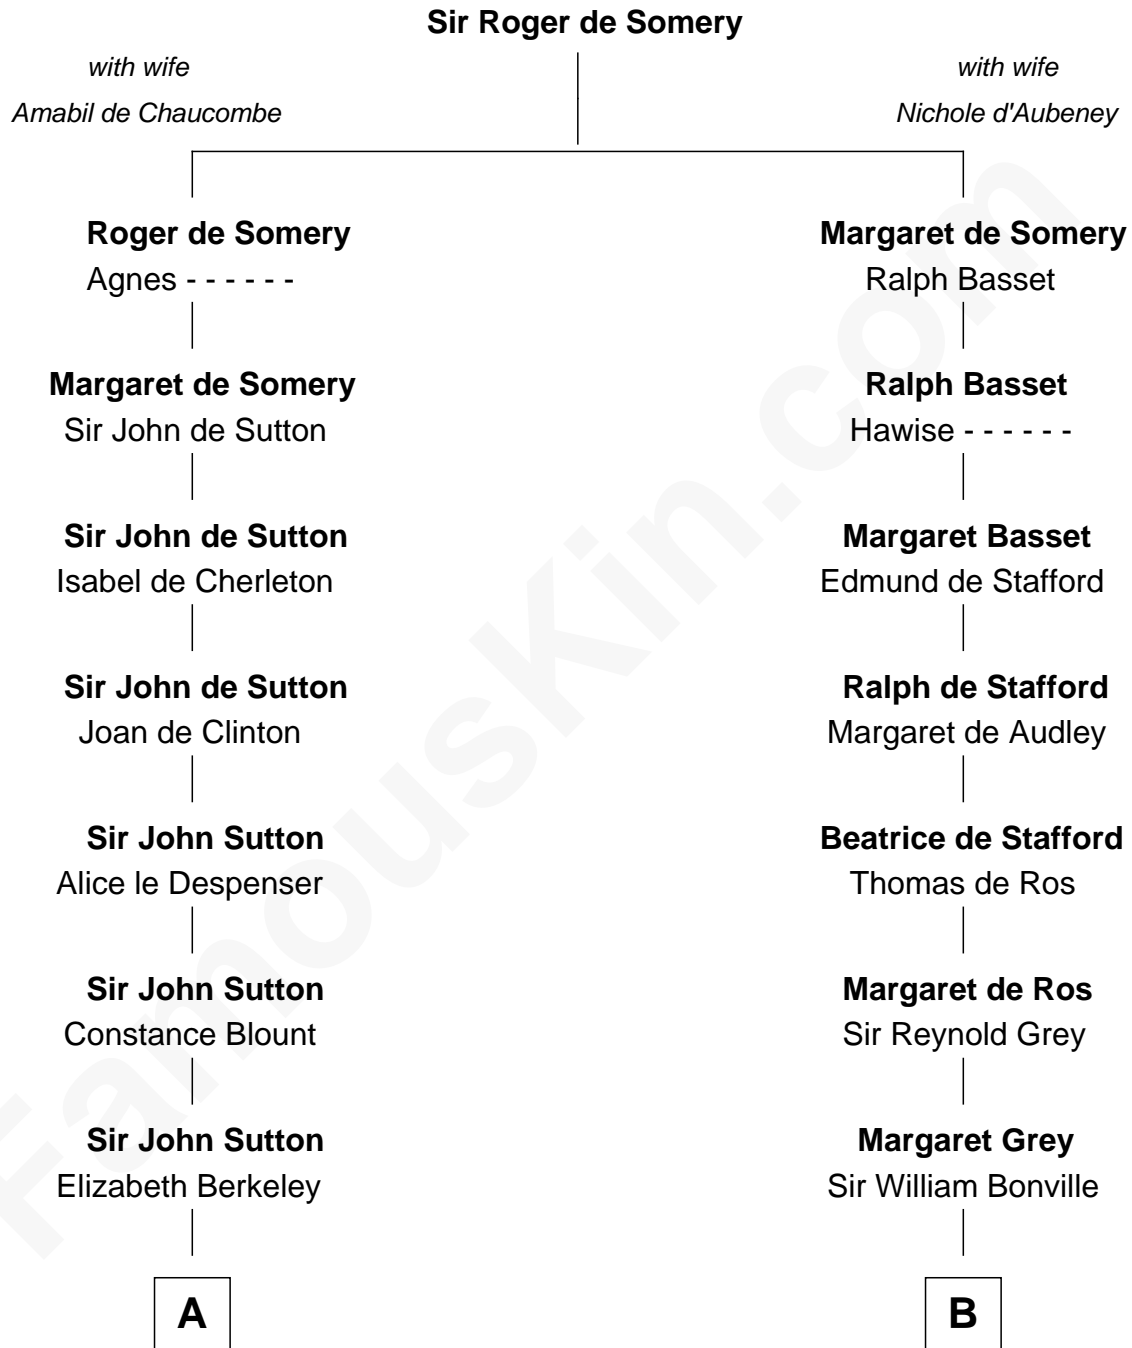

FamousKin.com Relationship Chart of

Marjorie Post

Founder of General Foods

17th cousin 2 times removed of

Thomas Nelson

Signer of the Declaration of Independence

C

—
Caroline Cushman Lathrop

Charles Rollin Post

—
Charles William Post

Elle Letitia Merriweather

—
Marjorie Post

Founder of General Foods

FamousKin.com