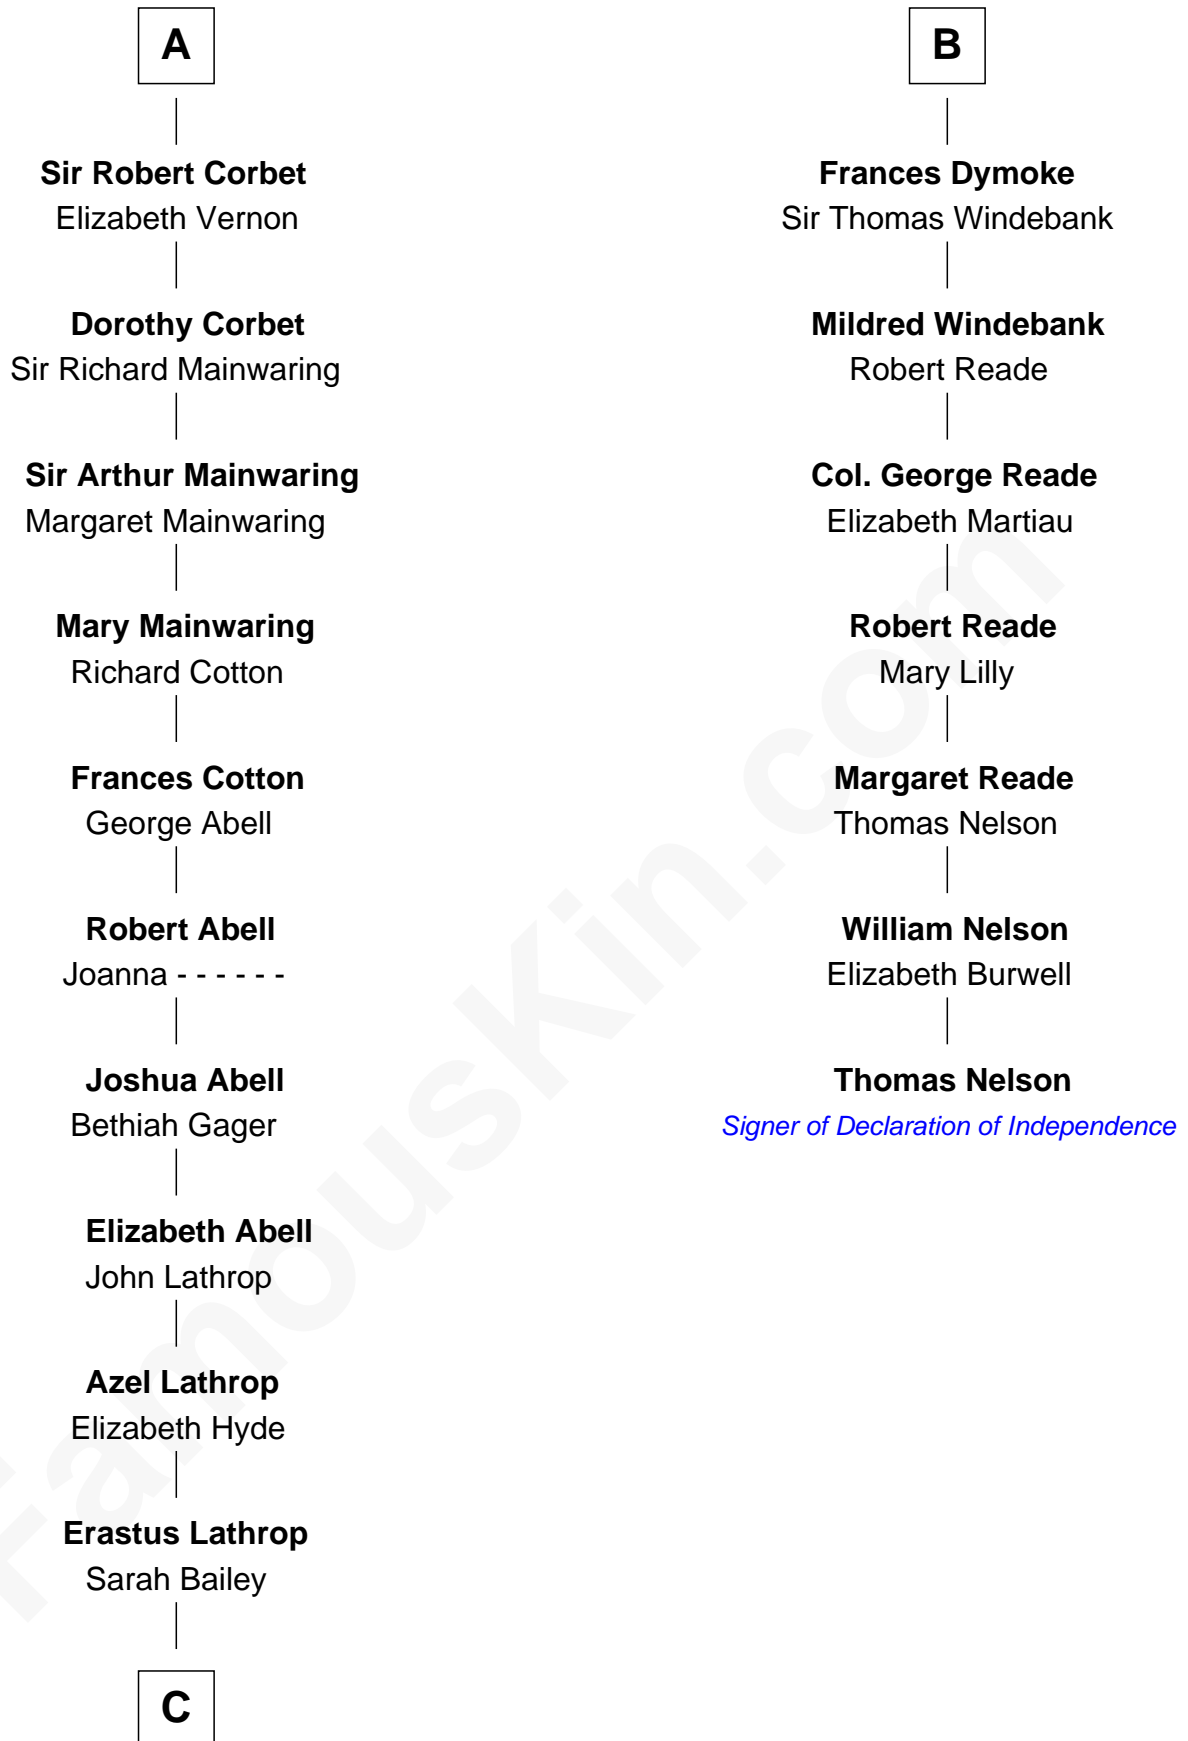

FamousKin.com Relationship Chart of

Marjorie Post

Founder of General Foods

13th cousin 6 times removed of

Thomas Nelson

Signer of the Declaration of Independence

C

—
Caroline Cushman Lathrop

Charles Rollin Post

—
Charles William Post

Elle Letitia Merriweather

—
Marjorie Post

Founder of General Foods

FamousKin.com