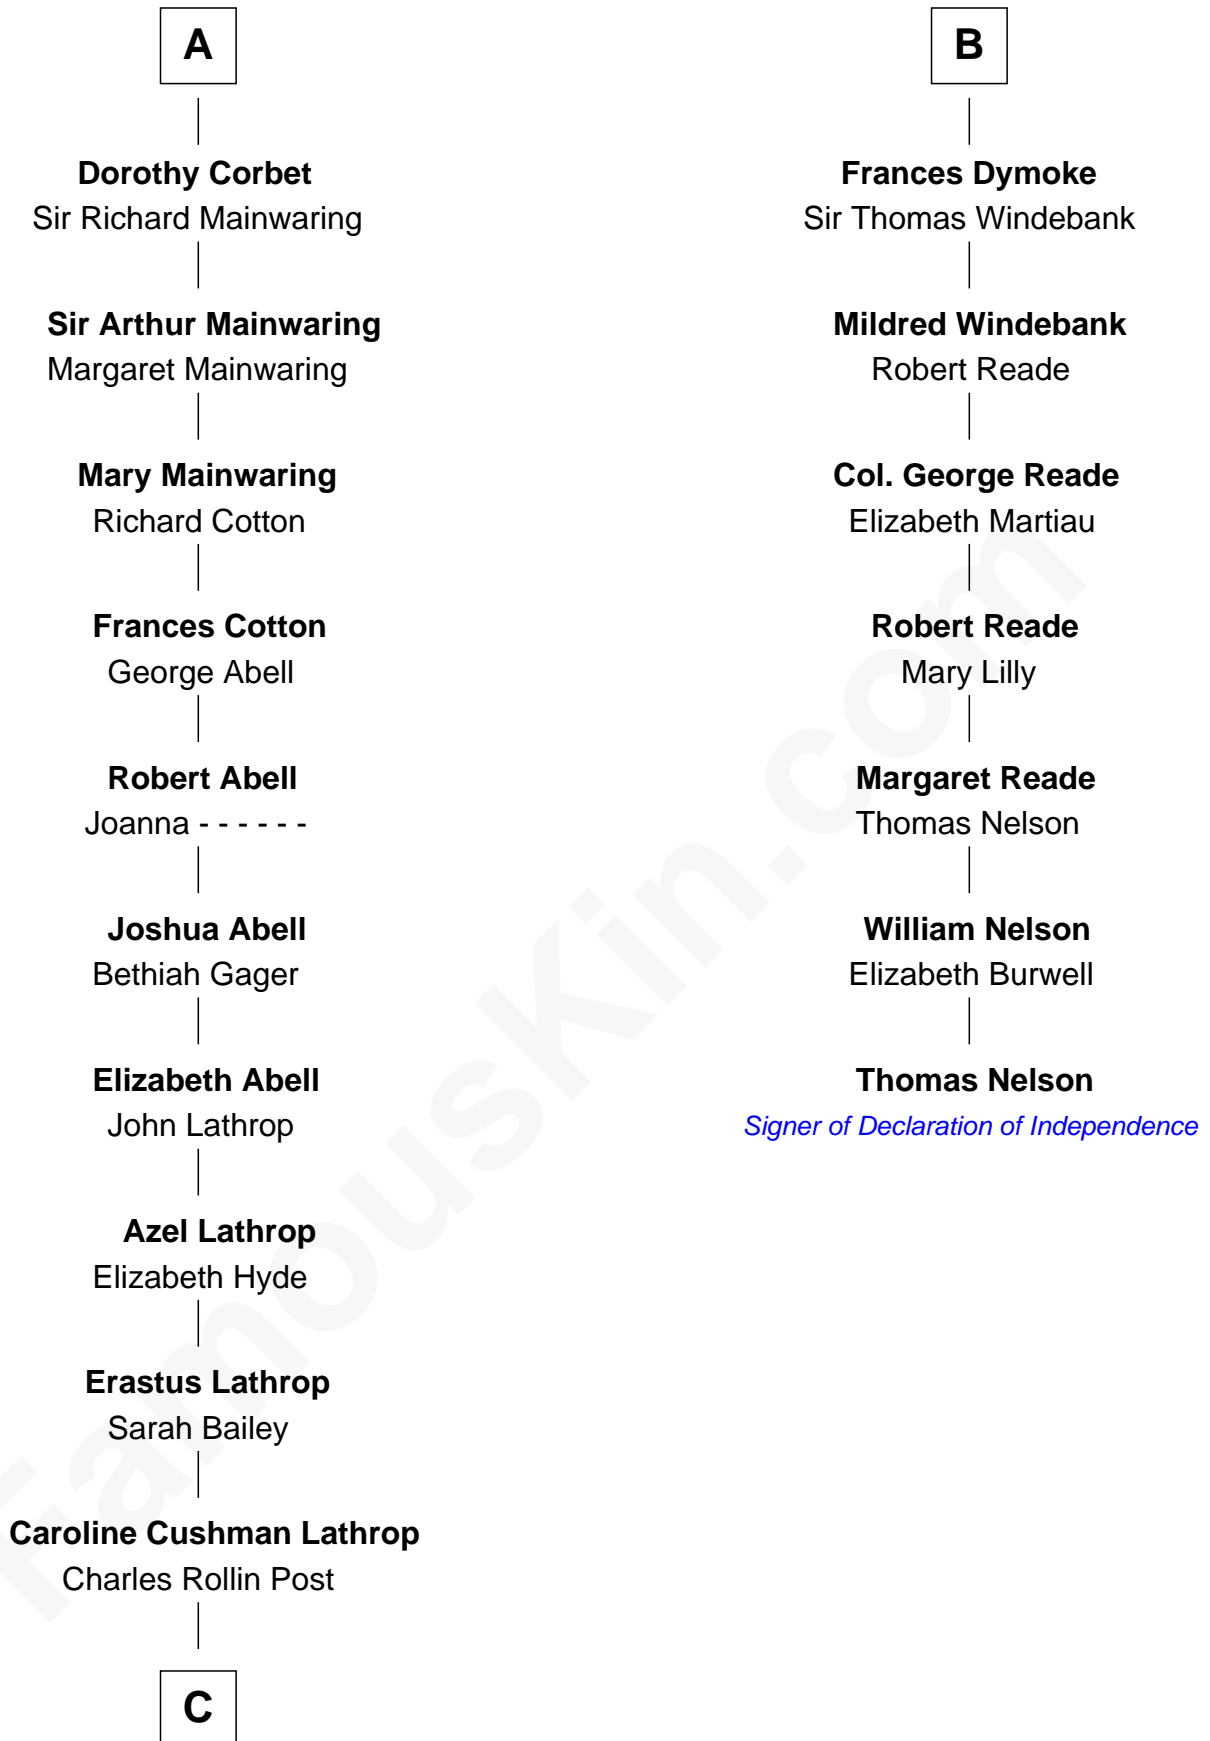

FamousKin.com Relationship Chart of

Marjorie Post

Founder of General Foods

13th cousin 5 times removed of

Thomas Nelson

Signer of the Declaration of Independence

C

—
Charles William Post
Elle Letitia Merriweather

—
Marjorie Post
Founder of General Foods

FamousKin.com