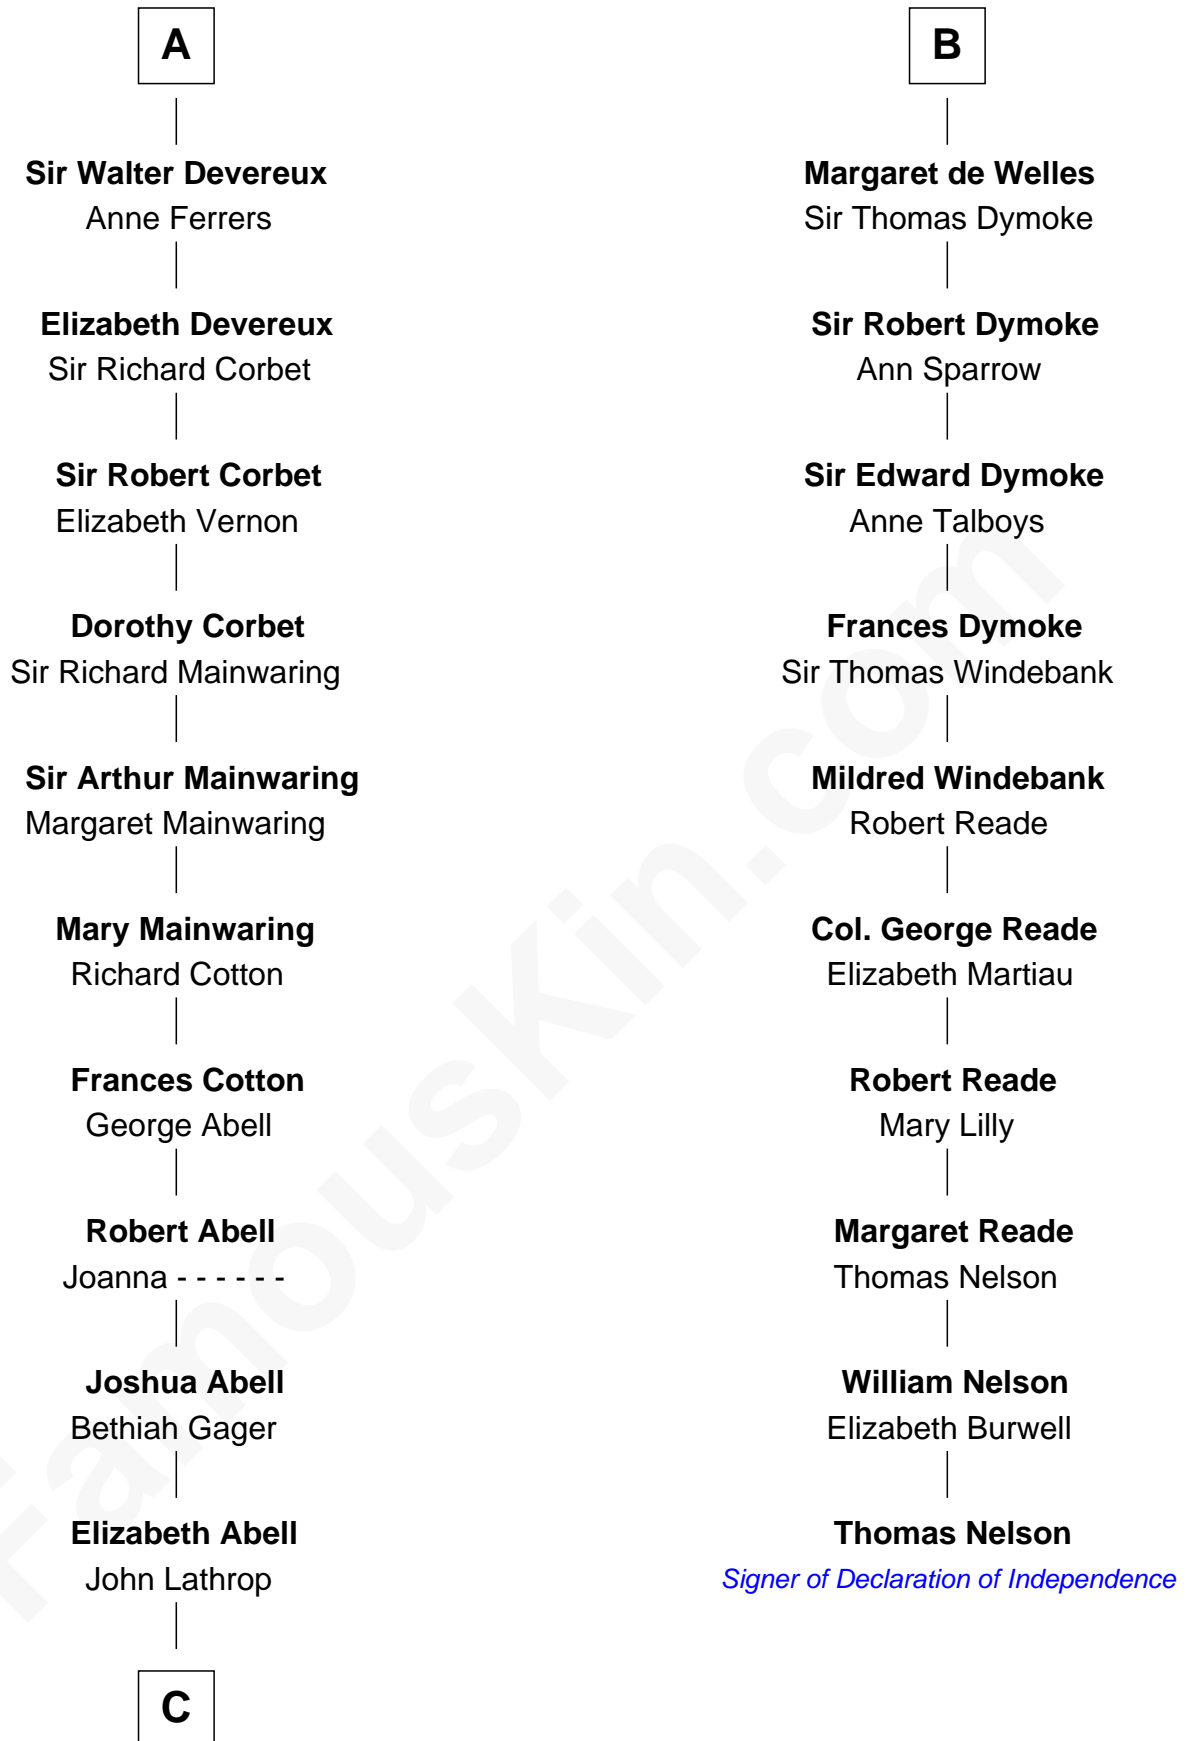

FamousKin.com Relationship Chart of

Marjorie Post

Founder of General Foods

16th cousin 5 times removed of

Thomas Nelson

Signer of the Declaration of Independence

C

Azel Lathrop
Elizabeth Hyde

Erastus Lathrop
Sarah Bailey

Caroline Cushman Lathrop
Charles Rollin Post

Charles William Post
Elle Letitia Merriweather

Marjorie Post
Founder of General Foods