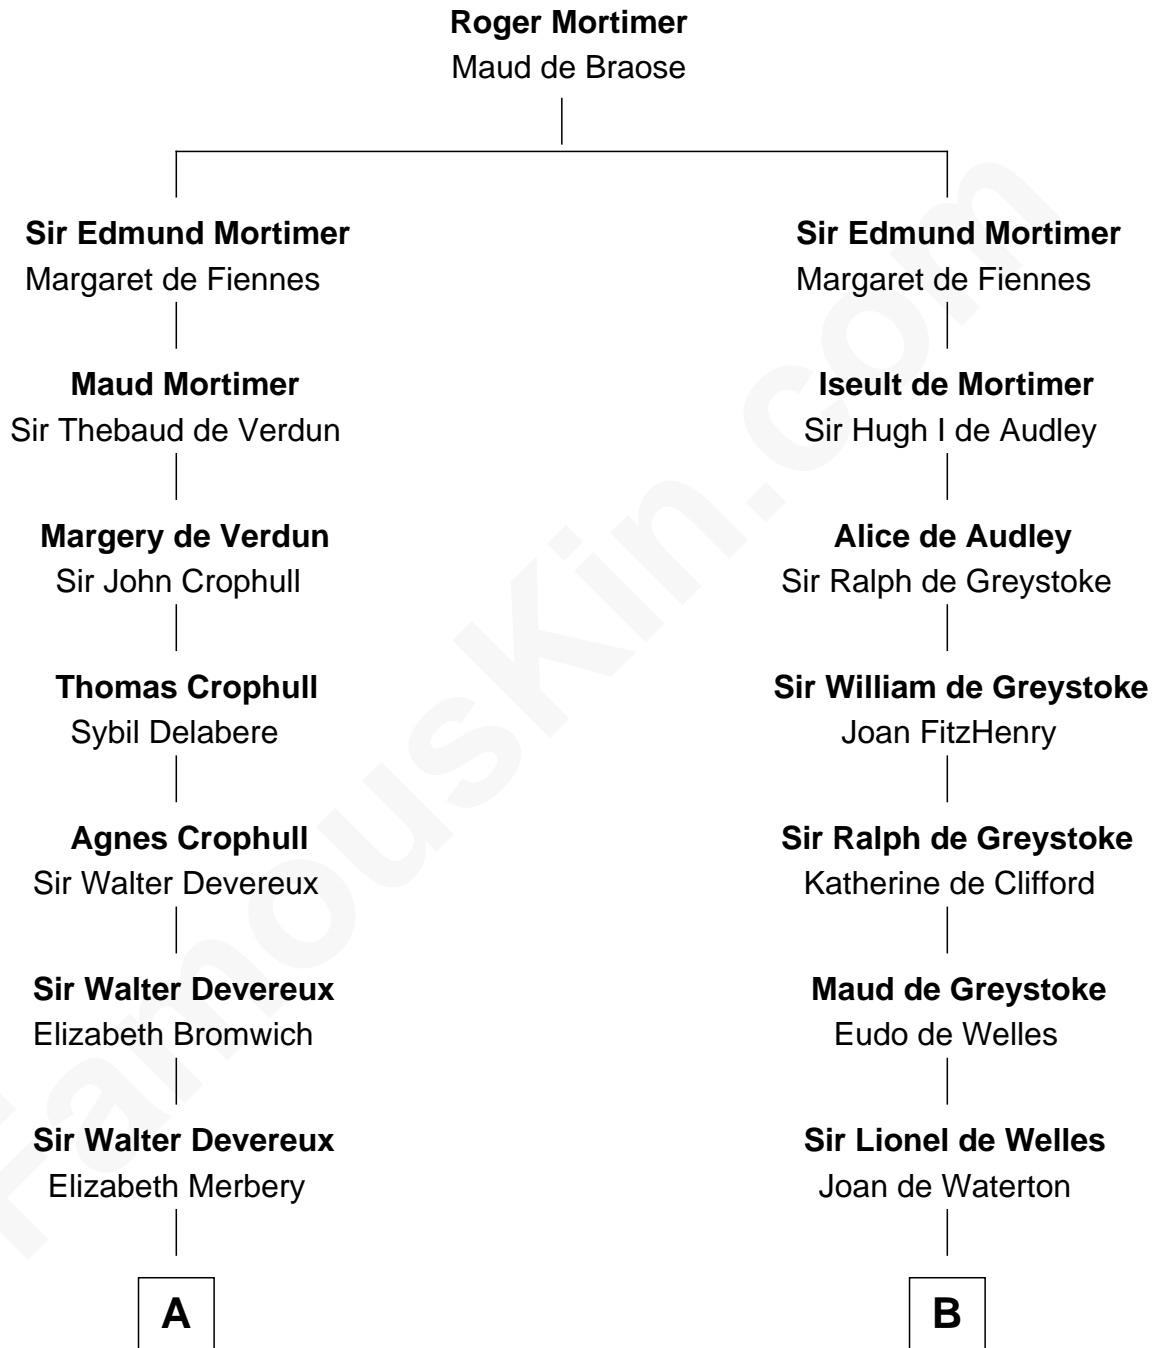

FamousKin.com Relationship Chart of

Marjorie Post

Founder of General Foods

16th cousin 5 times removed of

Thomas Nelson

Signer of the Declaration of Independence

C

Azel Lathrop
Elizabeth Hyde

Erastus Lathrop
Sarah Bailey

Caroline Cushman Lathrop
Charles Rollin Post

Charles William Post
Elle Letitia Merriweather

Marjorie Post
Founder of General Foods