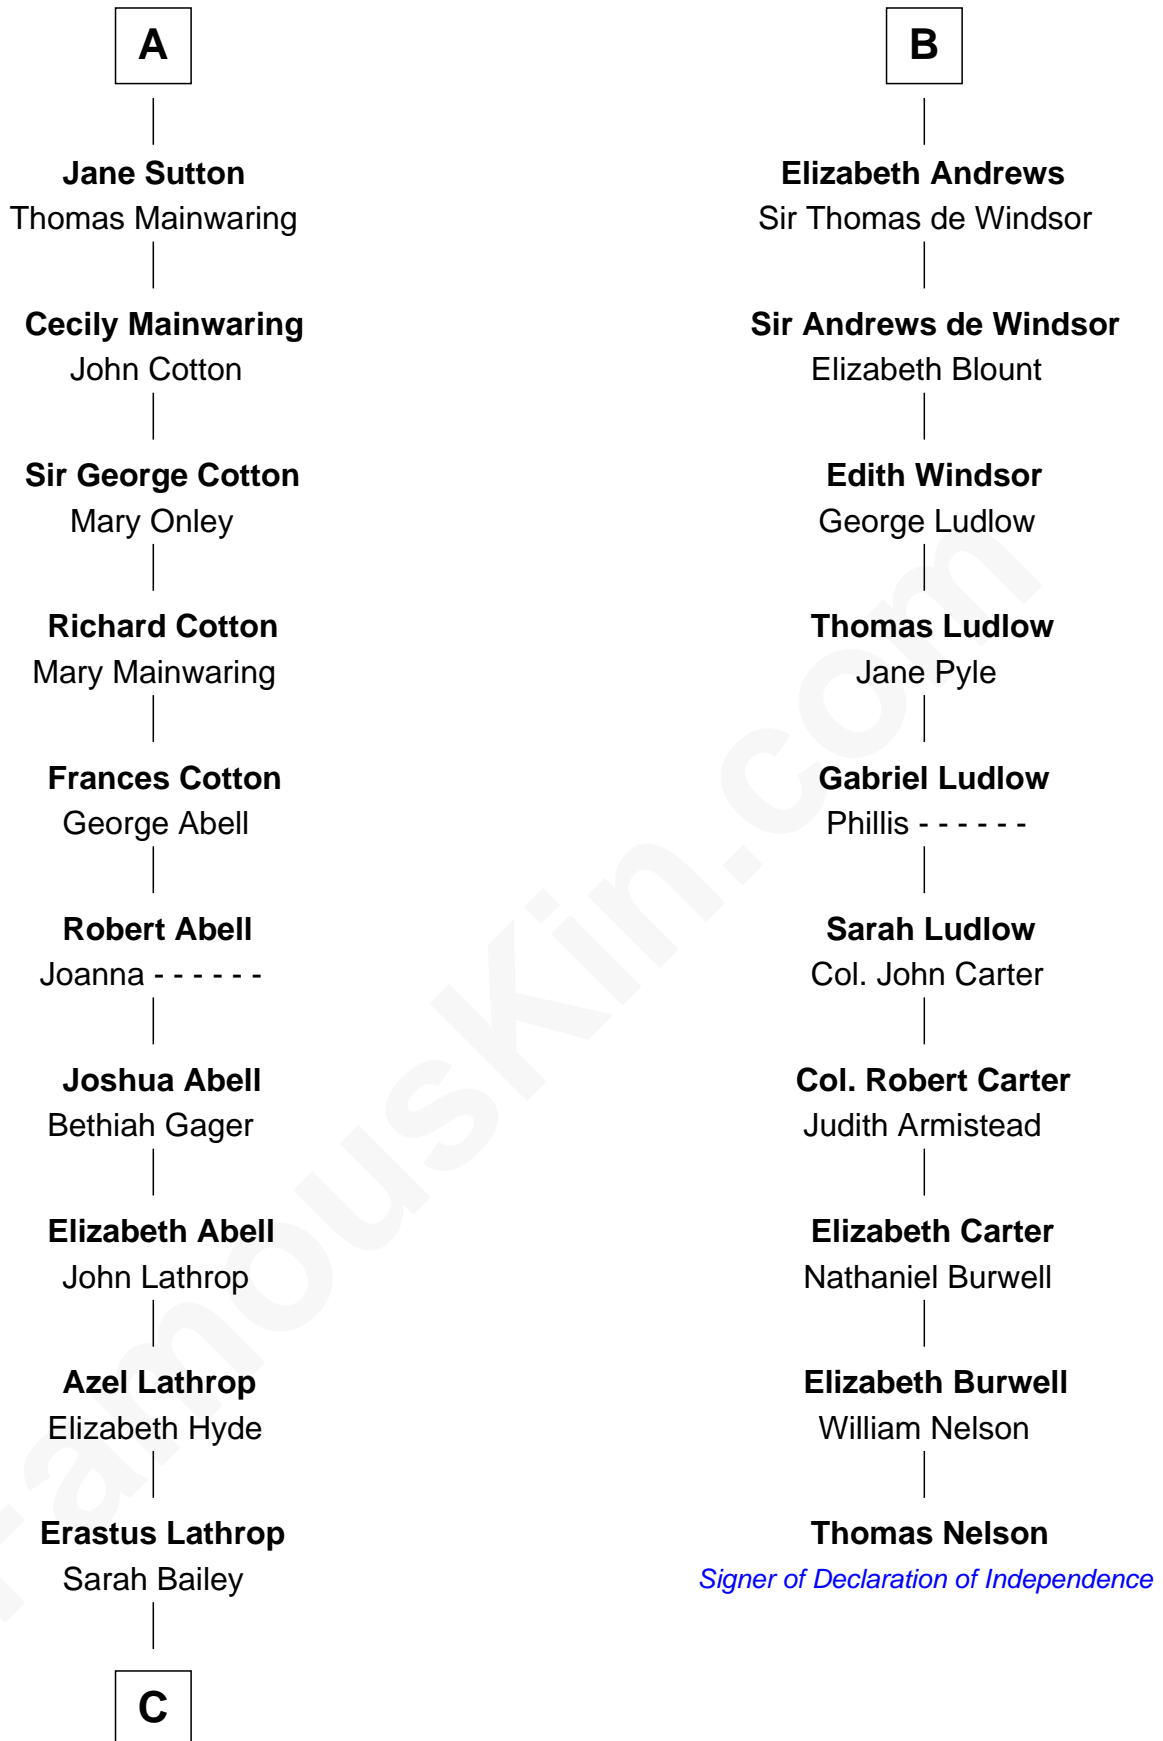

FamousKin.com Relationship Chart of

Marjorie Post

Founder of General Foods

16th cousin 3 times removed of

Thomas Nelson

Signer of the Declaration of Independence

Sir Hugh le Despencer

Aveline Basset

Catherine de Beaumont

Elizabeth Luttrell

John Stratton

Elizabeth Stratton

John Andrews

B

C

—
Caroline Cushman Lathrop