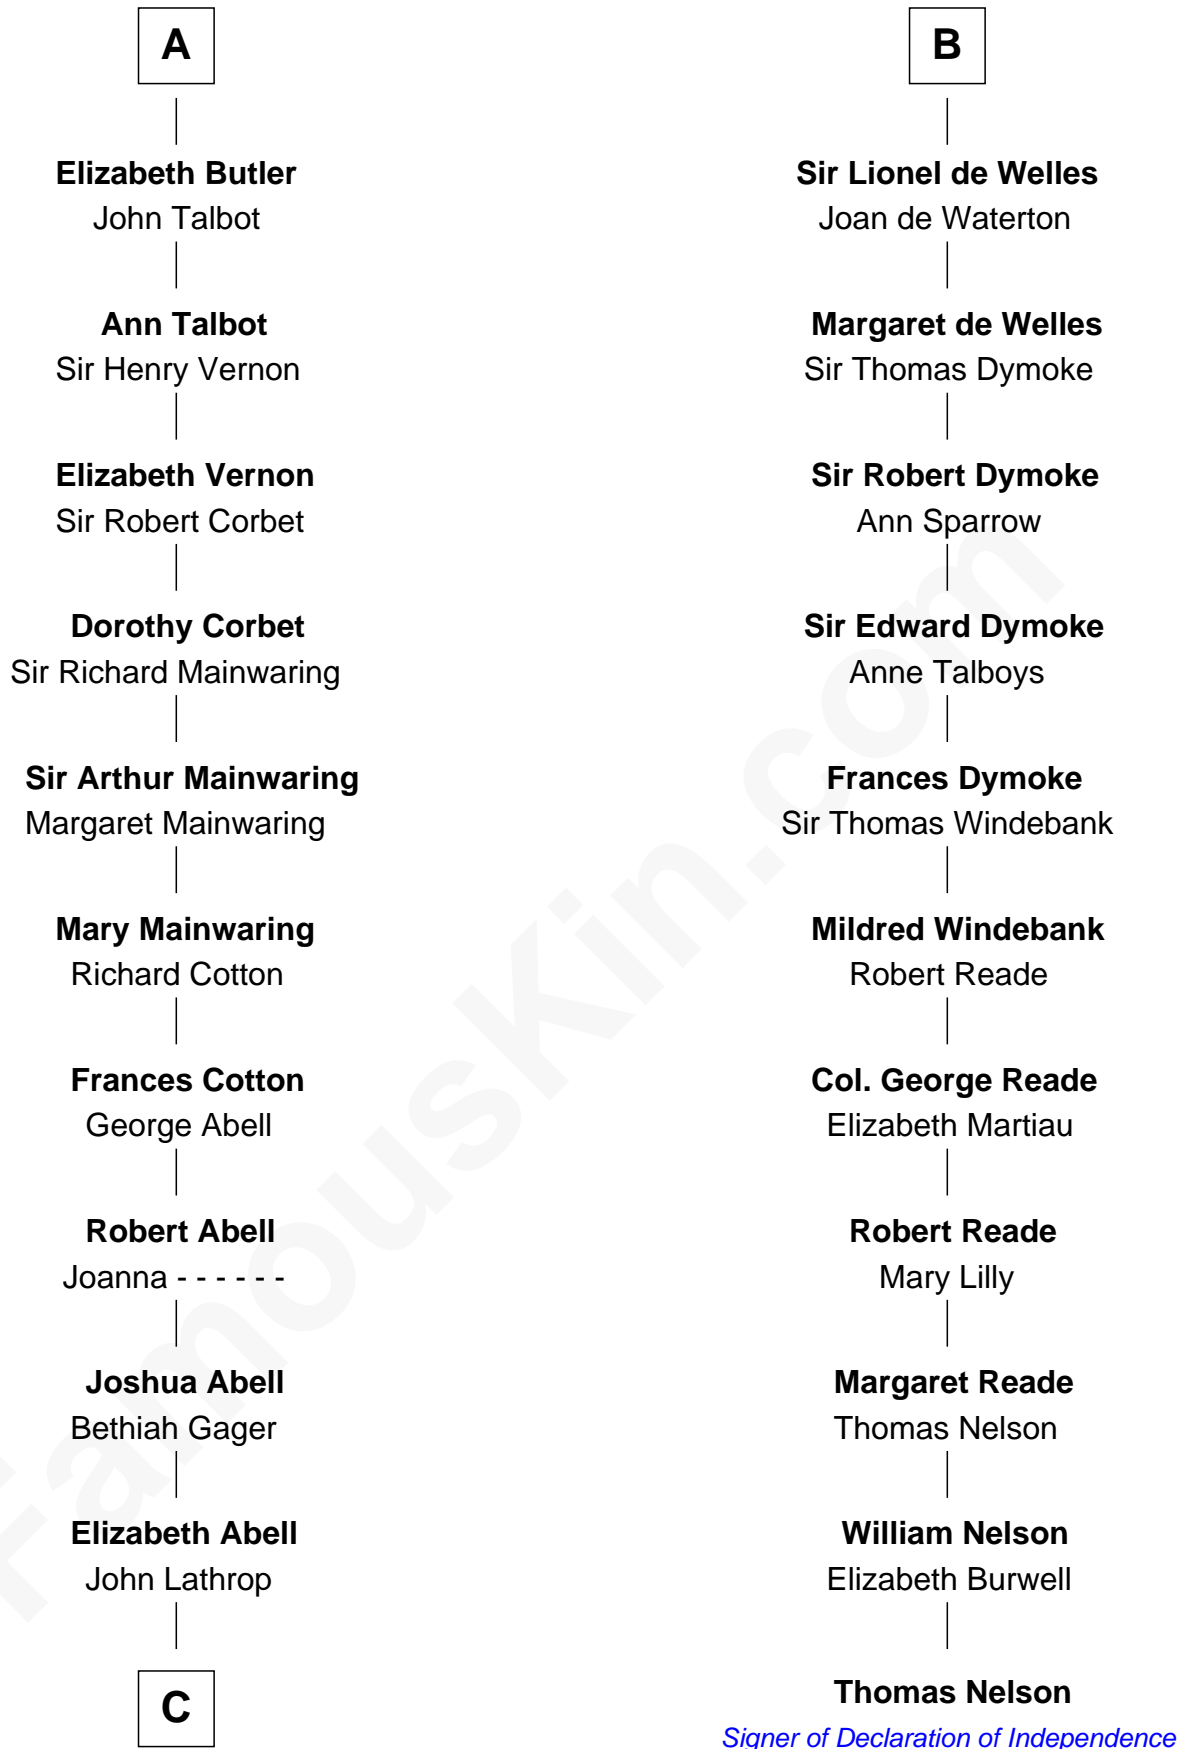

FamousKin.com Relationship Chart of

Marjorie Post

Founder of General Foods

17th cousin 4 times removed of

Thomas Nelson

Signer of the Declaration of Independence

Henry II, Duke of Brabant
Marie of Hohenstaufen

Eleanor de Mowbray
John de Welles

Eudo de Welles
Maud de Greystoke

B

C

Azel Lathrop
Elizabeth Hyde

Erastus Lathrop
Sarah Bailey

Caroline Cushman Lathrop
Charles Rollin Post

Charles William Post
Elle Letitia Merriweather