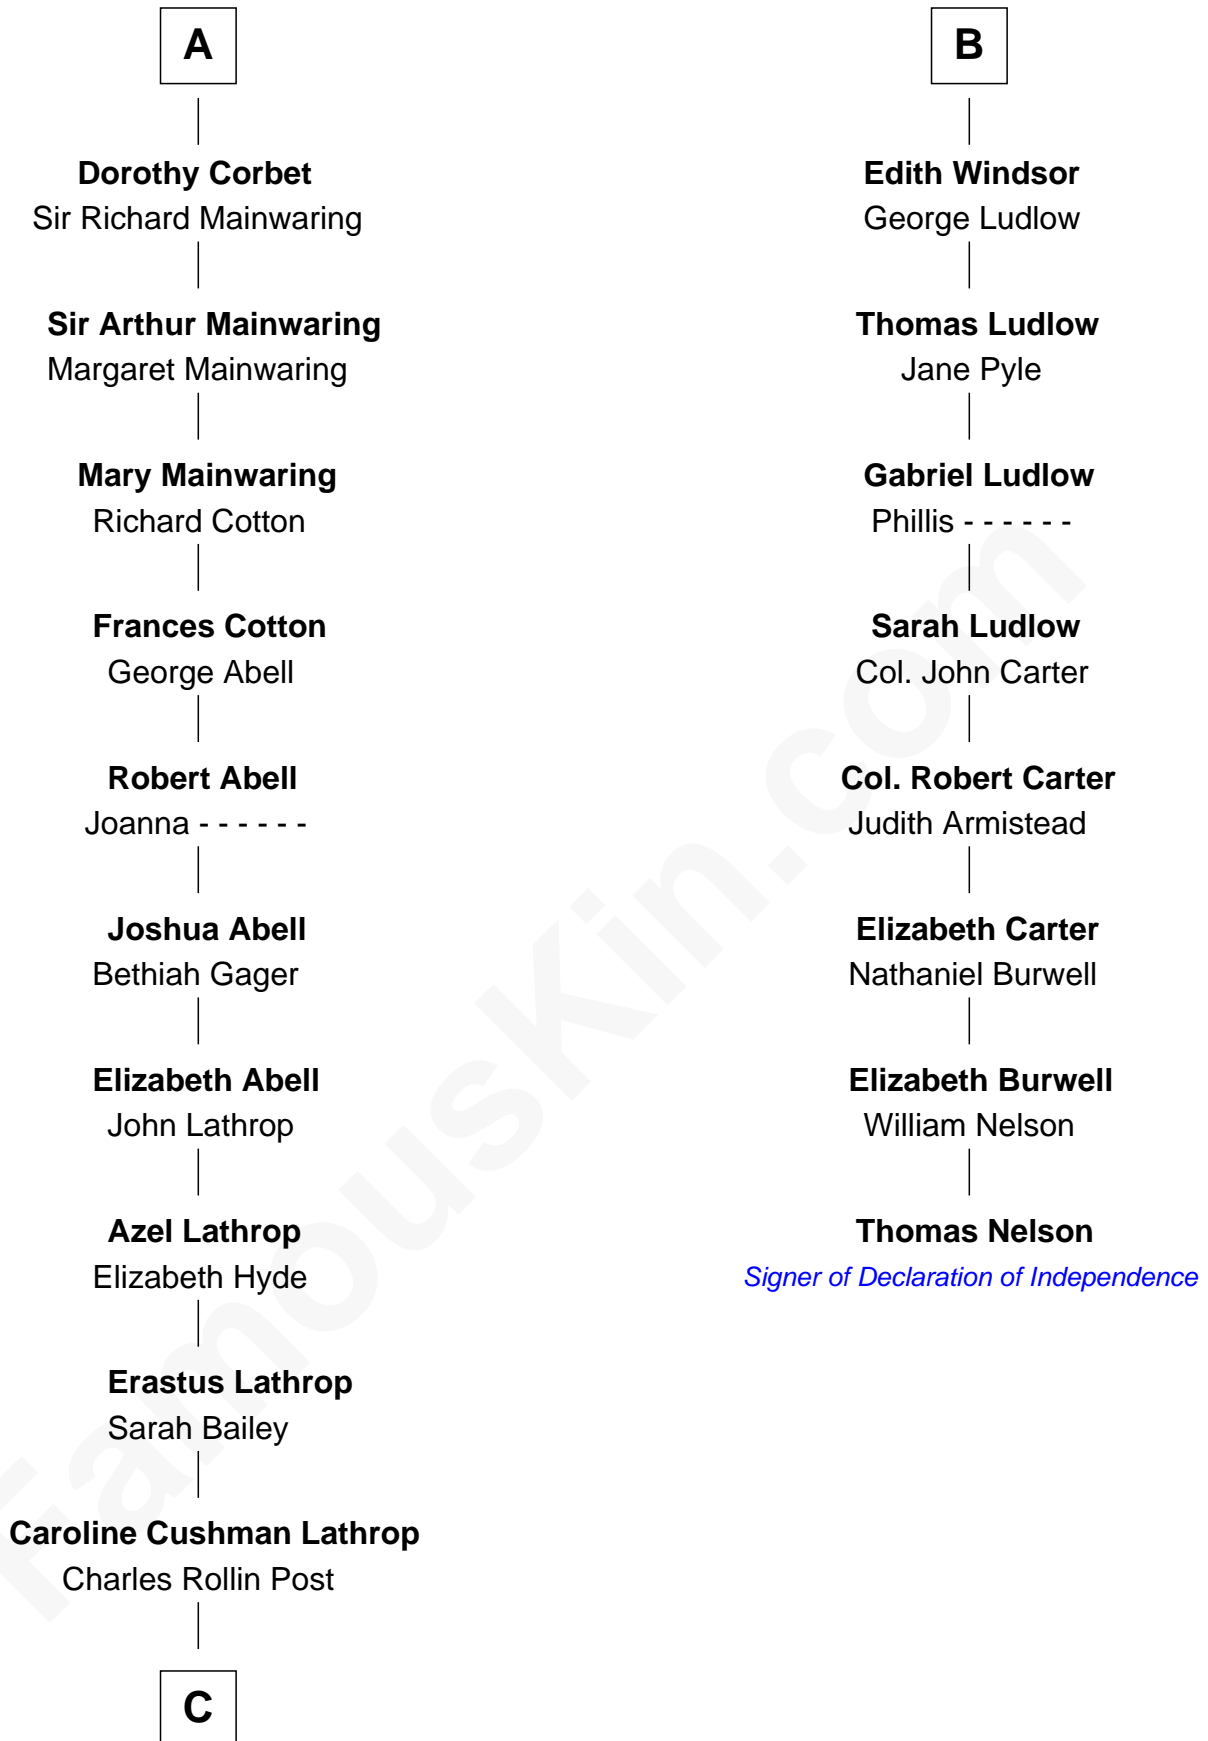

FamousKin.com Relationship Chart of

Marjorie Post

Founder of General Foods

14th cousin 4 times removed of

Thomas Nelson

Signer of the Declaration of Independence

Humphrey de Bohun

Elizabeth Plantagenet

John Andrews

Elizabeth Andrews

Sir Thomas de Windsor

Sir Andrews de Windsor

Elizabeth Blount

B

C

Charles William Post
Elle Letitia Merriweather