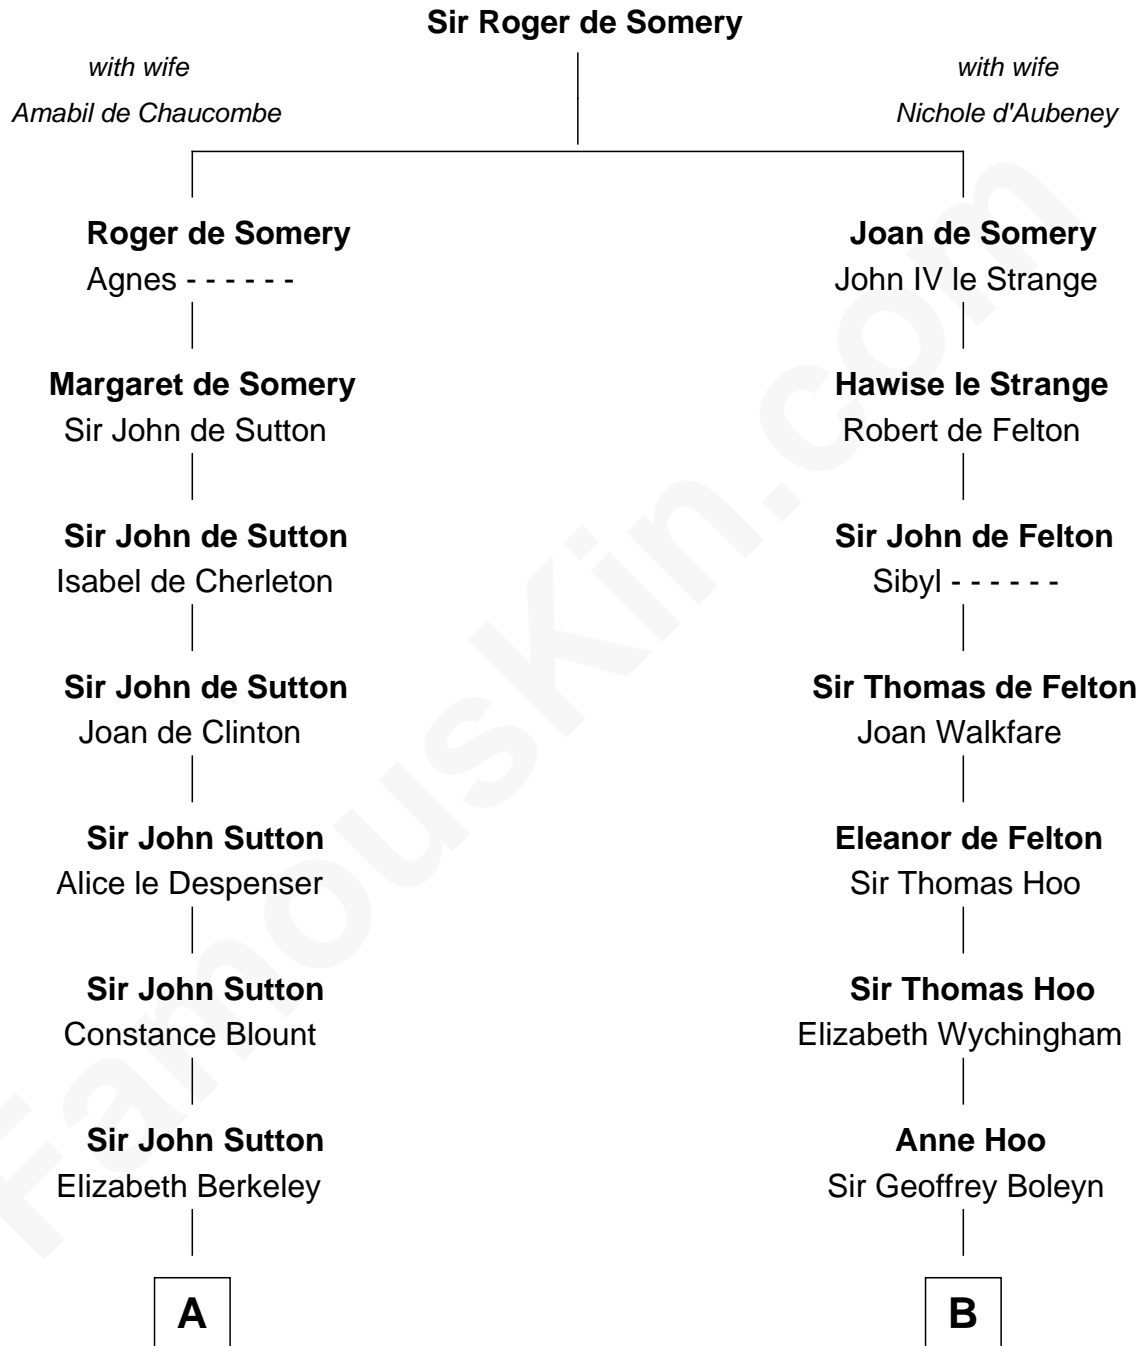

FamousKin.com Relationship Chart of

Marjorie Post

Founder of General Foods

17th cousin 2 times removed of

William Floyd

Signer of the Declaration of Independence

C

—
Caroline Cushman Lathrop

Charles Rollin Post

—
Charles William Post

Elle Letitia Merriweather

—
Marjorie Post

Founder of General Foods

FamousKin.com