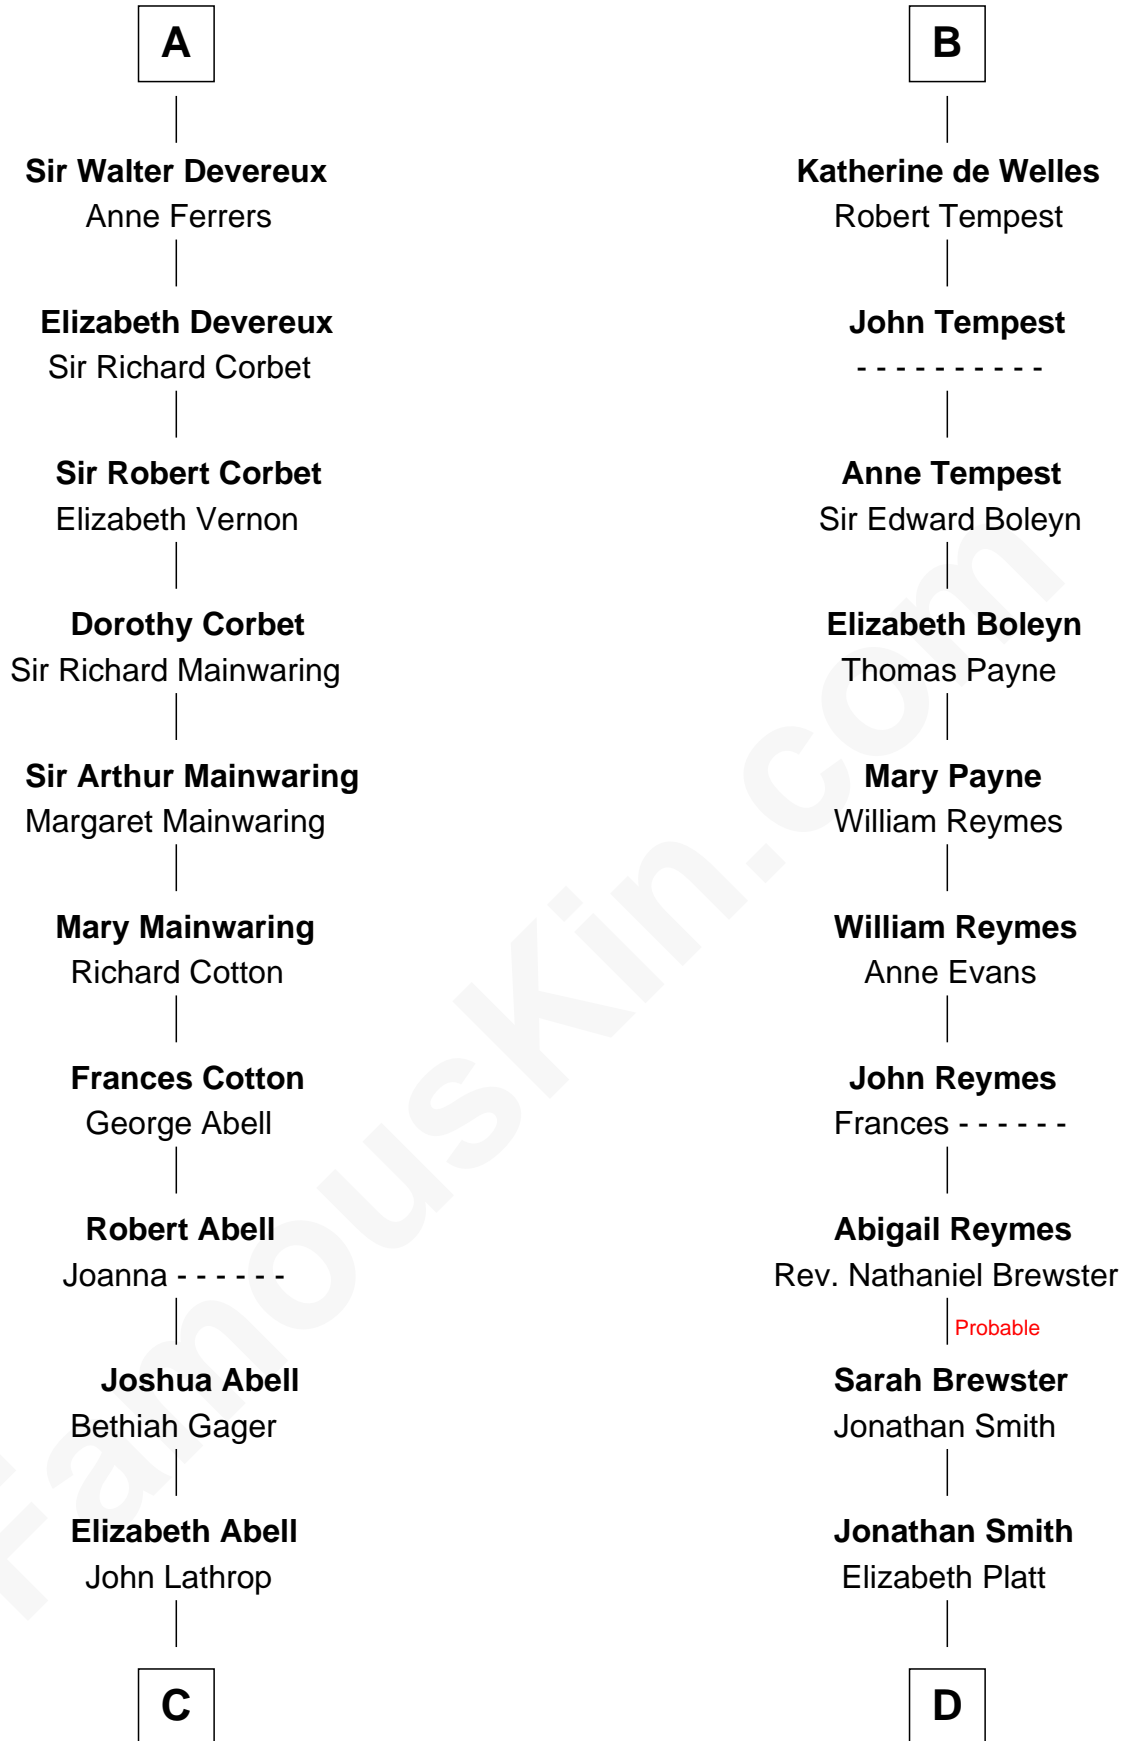

FamousKin.com Relationship Chart of

Marjorie Post

Founder of General Foods

18th cousin 3 times removed of

William Floyd

Signer of the Declaration of Independence

C

Azel Lathrop
Elizabeth Hyde

Erastus Lathrop
Sarah Bailey

Caroline Cushman Lathrop
Charles Rollin Post

Charles William Post
Elle Letitia Merriweather

Marjorie Post
Founder of General Foods

D

Tabitha Smith
Nicholl Floyd

William Floyd
Signer of Declaration of Independence