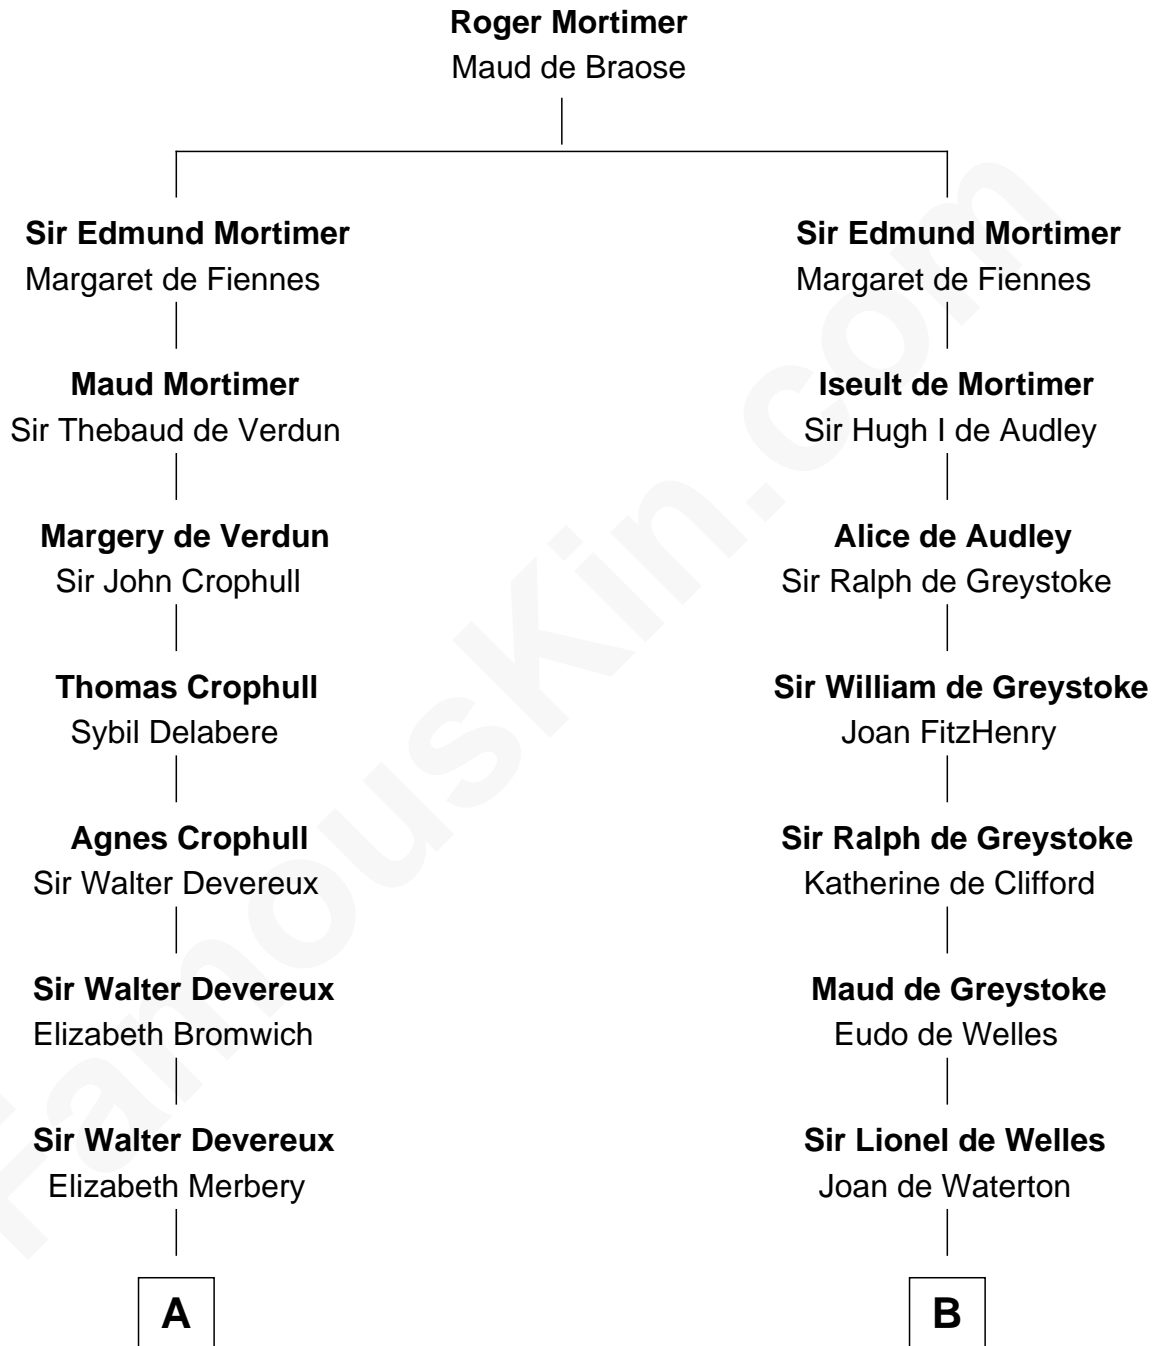

FamousKin.com Relationship Chart of

Marjorie Post

Founder of General Foods

18th cousin 3 times removed of

William Floyd

Signer of the Declaration of Independence

C

Azel Lathrop
Elizabeth Hyde

Erastus Lathrop
Sarah Bailey

Caroline Cushman Lathrop
Charles Rollin Post

Charles William Post
Elle Letitia Merriweather

Marjorie Post
Founder of General Foods

D

Tabitha Smith
Nicholl Floyd

William Floyd
Signer of Declaration of Independence