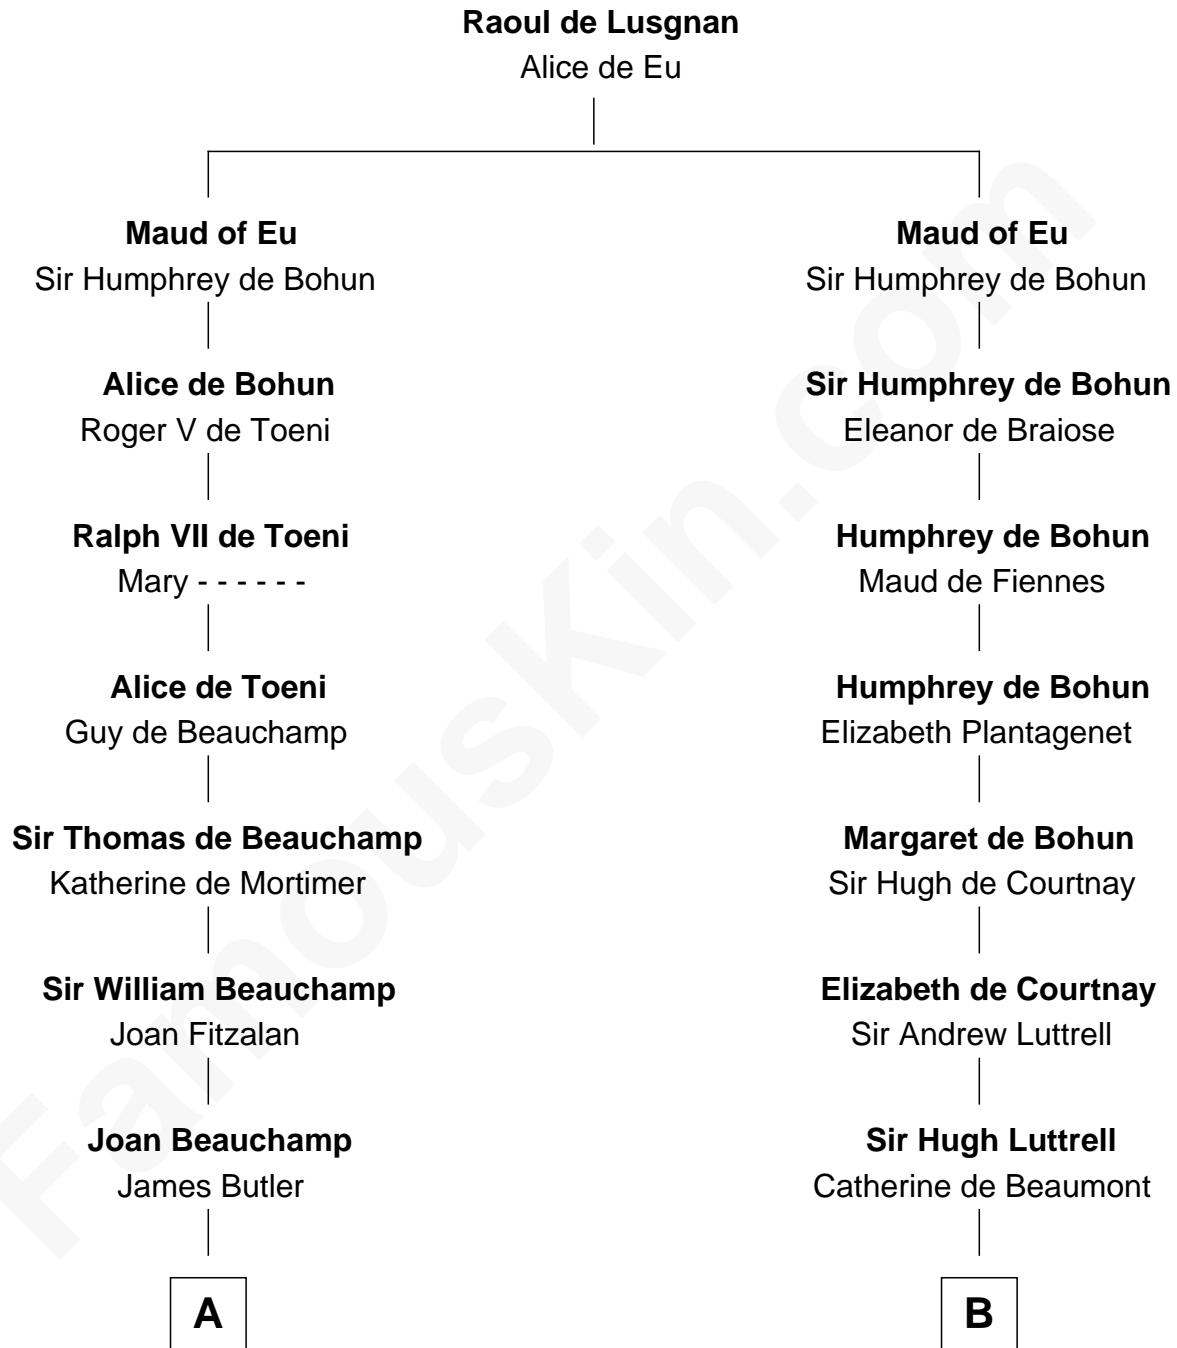

**FamousKin.com**  
**Relationship Chart of**  
**Marjorie Post**

*Founder of General Foods*

**18th cousin 3 times removed of**

**General William Whipple**

*Signer of the Declaration of Independence*

**C**

**Azel Lathrop**  
Elizabeth Hyde

**Erastus Lathrop**  
Sarah Bailey

**Caroline Cushman Lathrop**  
Charles Rollin Post

**Charles William Post**  
Elle Letitia Merriweather

**Marjorie Post**  
*Founder of General Foods*

**D**

**William Whipple**  
Mary Cutts

**General William Whipple**  
*Signer of Declaration of Independence*

FamousKin.com