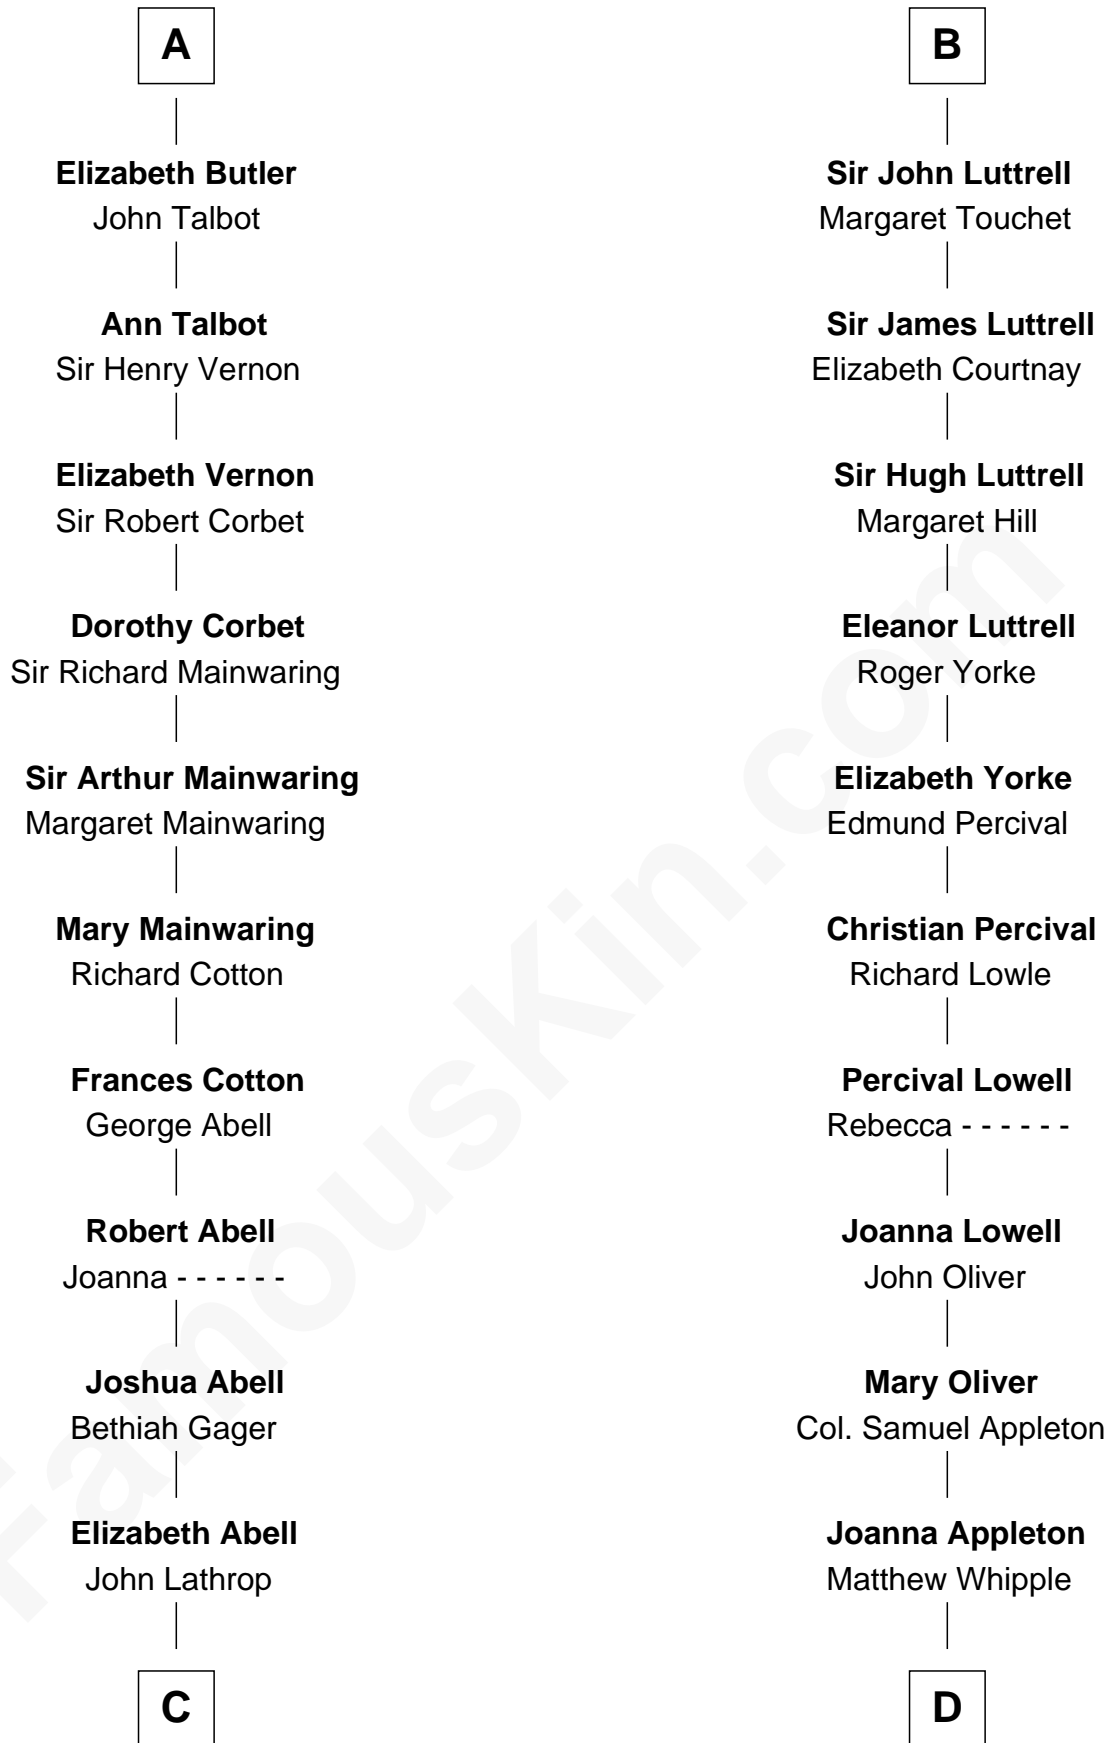

**FamousKin.com**  
**Relationship Chart of**  
**Marjorie Post**

*Founder of General Foods*

**18th cousin 3 times removed of**

**General William Whipple**

*Signer of the Declaration of Independence*

**C**

**Azel Lathrop**  
Elizabeth Hyde

**Erastus Lathrop**  
Sarah Bailey

**Caroline Cushman Lathrop**  
Charles Rollin Post

**Charles William Post**  
Elle Letitia Merriweather

**Marjorie Post**  
*Founder of General Foods*

**D**

**William Whipple**  
Mary Cutts

**General William Whipple**  
*Signer of Declaration of Independence*

FamousKin.com