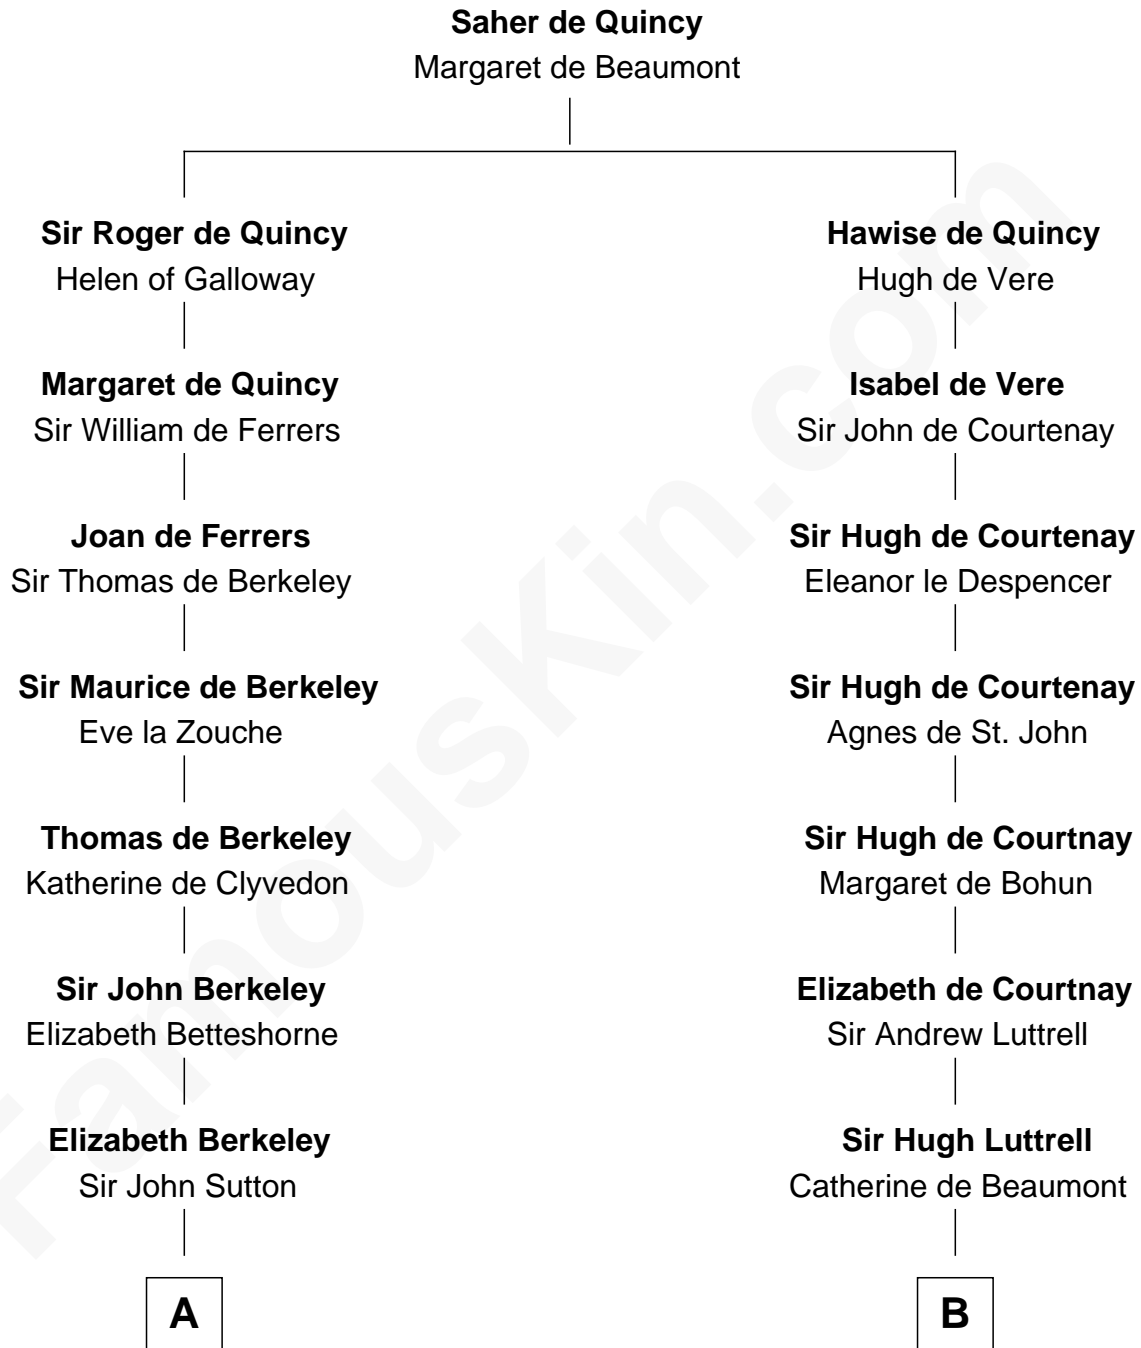

General William Whipple

Signer of the Declaration of Independence