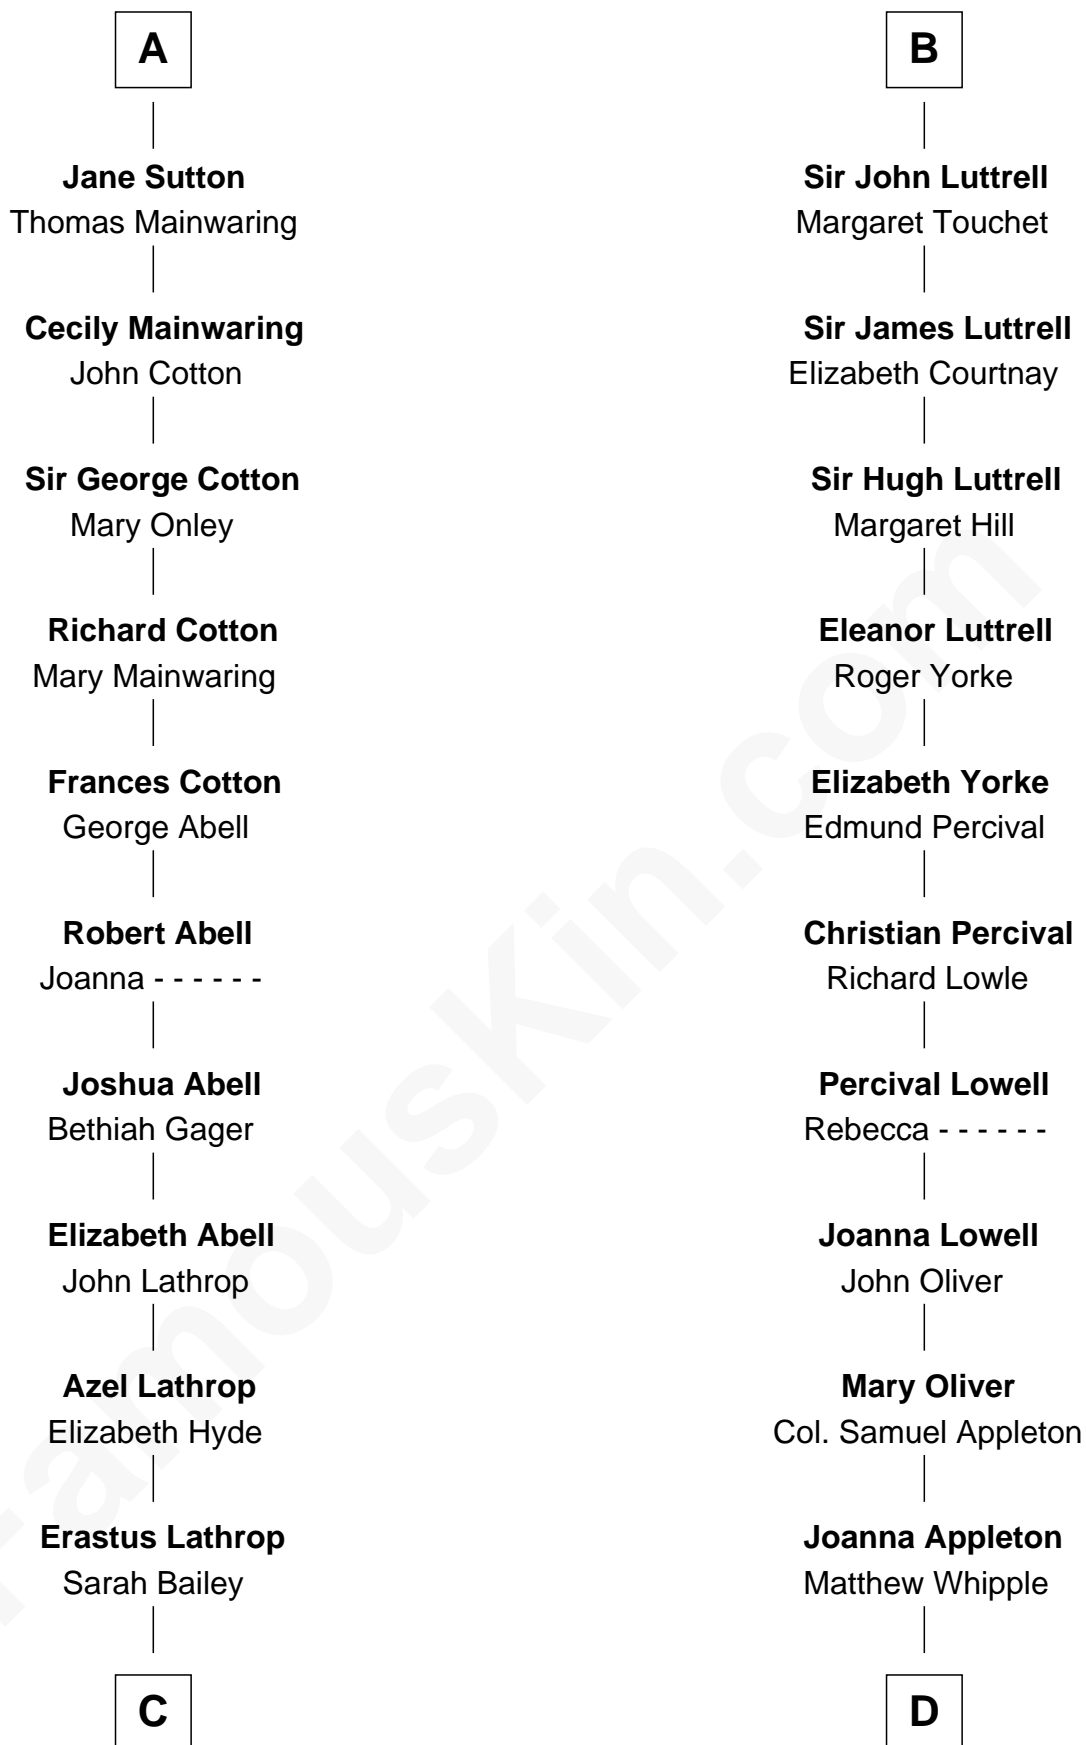

## Relationship Chart of

### Marjorie Post

*Founder of General Foods*

18th cousin 1 time removed of

### General William Whipple

*Signer of the Declaration of Independence*

**C**

**Caroline Cushman Lathrop**

Charles Rollin Post

**Charles William Post**

Elle Letitia Merriweather

**Marjorie Post**