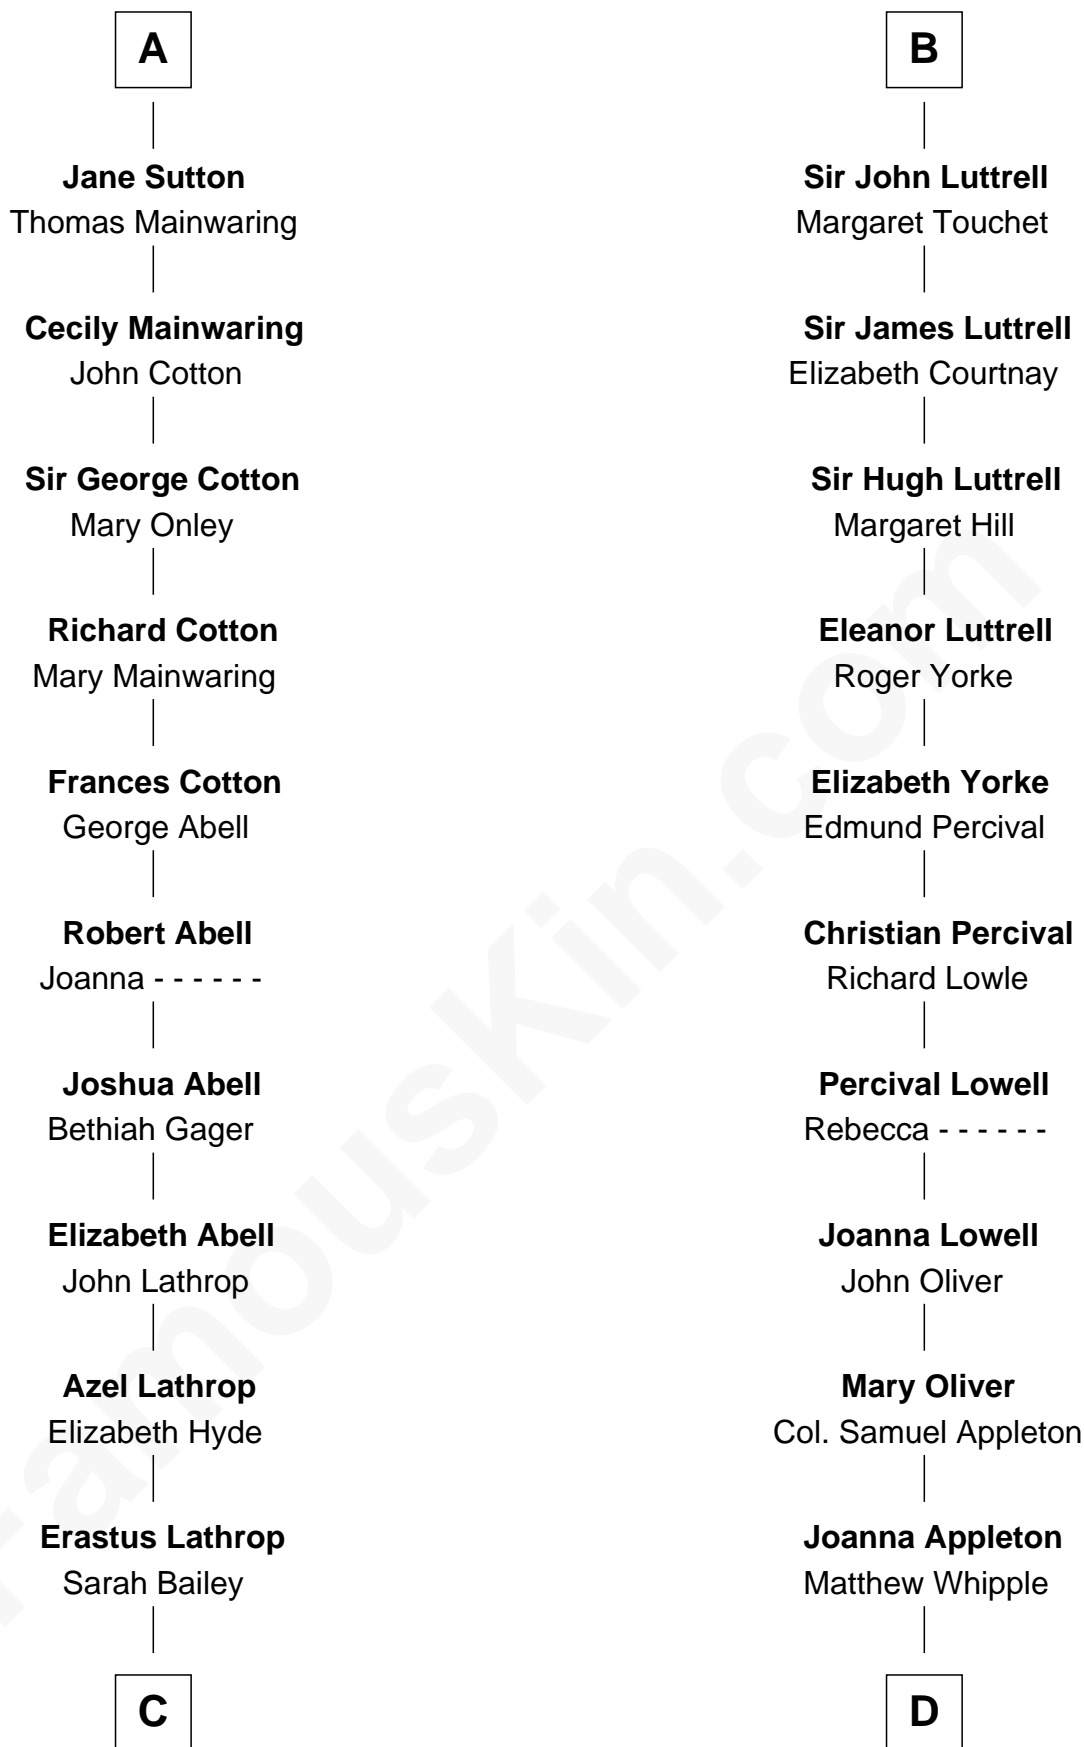

FamousKin.com

Relationship Chart of

Marjorie Post

Founder of General Foods

18th cousin 1 time removed of

General William Whipple

Signer of the Declaration of Independence

Reginald de Braiose

C

Caroline Cushman Lathrop

Charles Rollin Post

Charles William Post

Elle Letitia Merriweather

Marjorie Post

Founder of General Foods

D