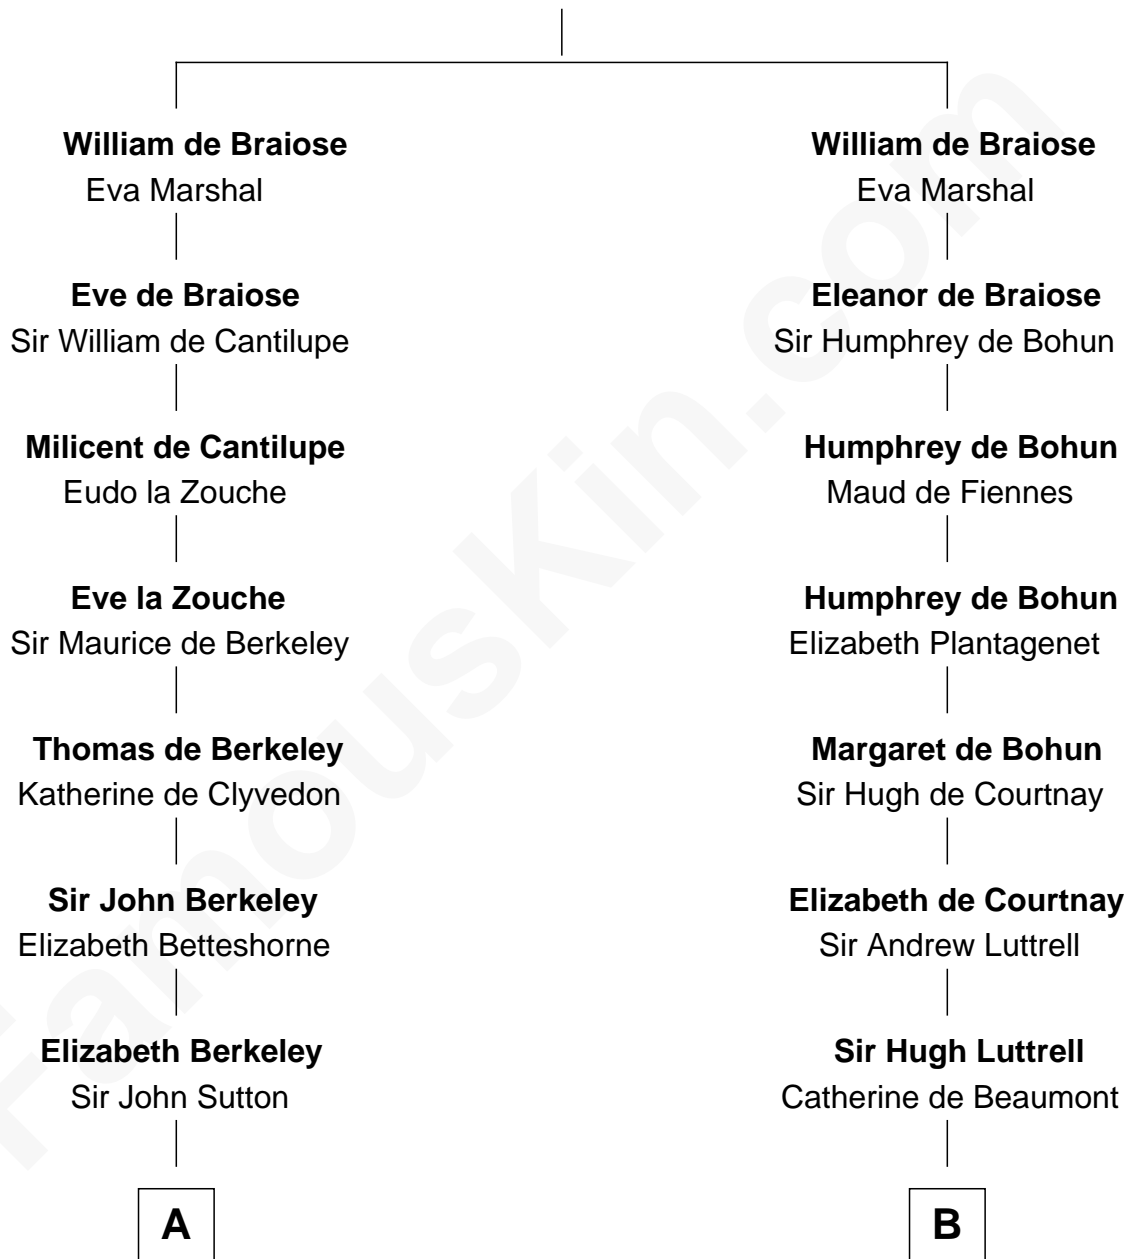

FamousKin.com

Relationship Chart of

Marjorie Post

Founder of General Foods

18th cousin 1 time removed of

General William Whipple

Signer of the Declaration of Independence

Reginald de Braiose

C

Caroline Cushman Lathrop

Charles Rollin Post

Charles William Post

Elle Letitia Merriweather

Marjorie Post

Founder of General Foods

D

William Whipple

Mary Cutts

General William Whipple

Signer of Declaration of Independence

FamousKin.com