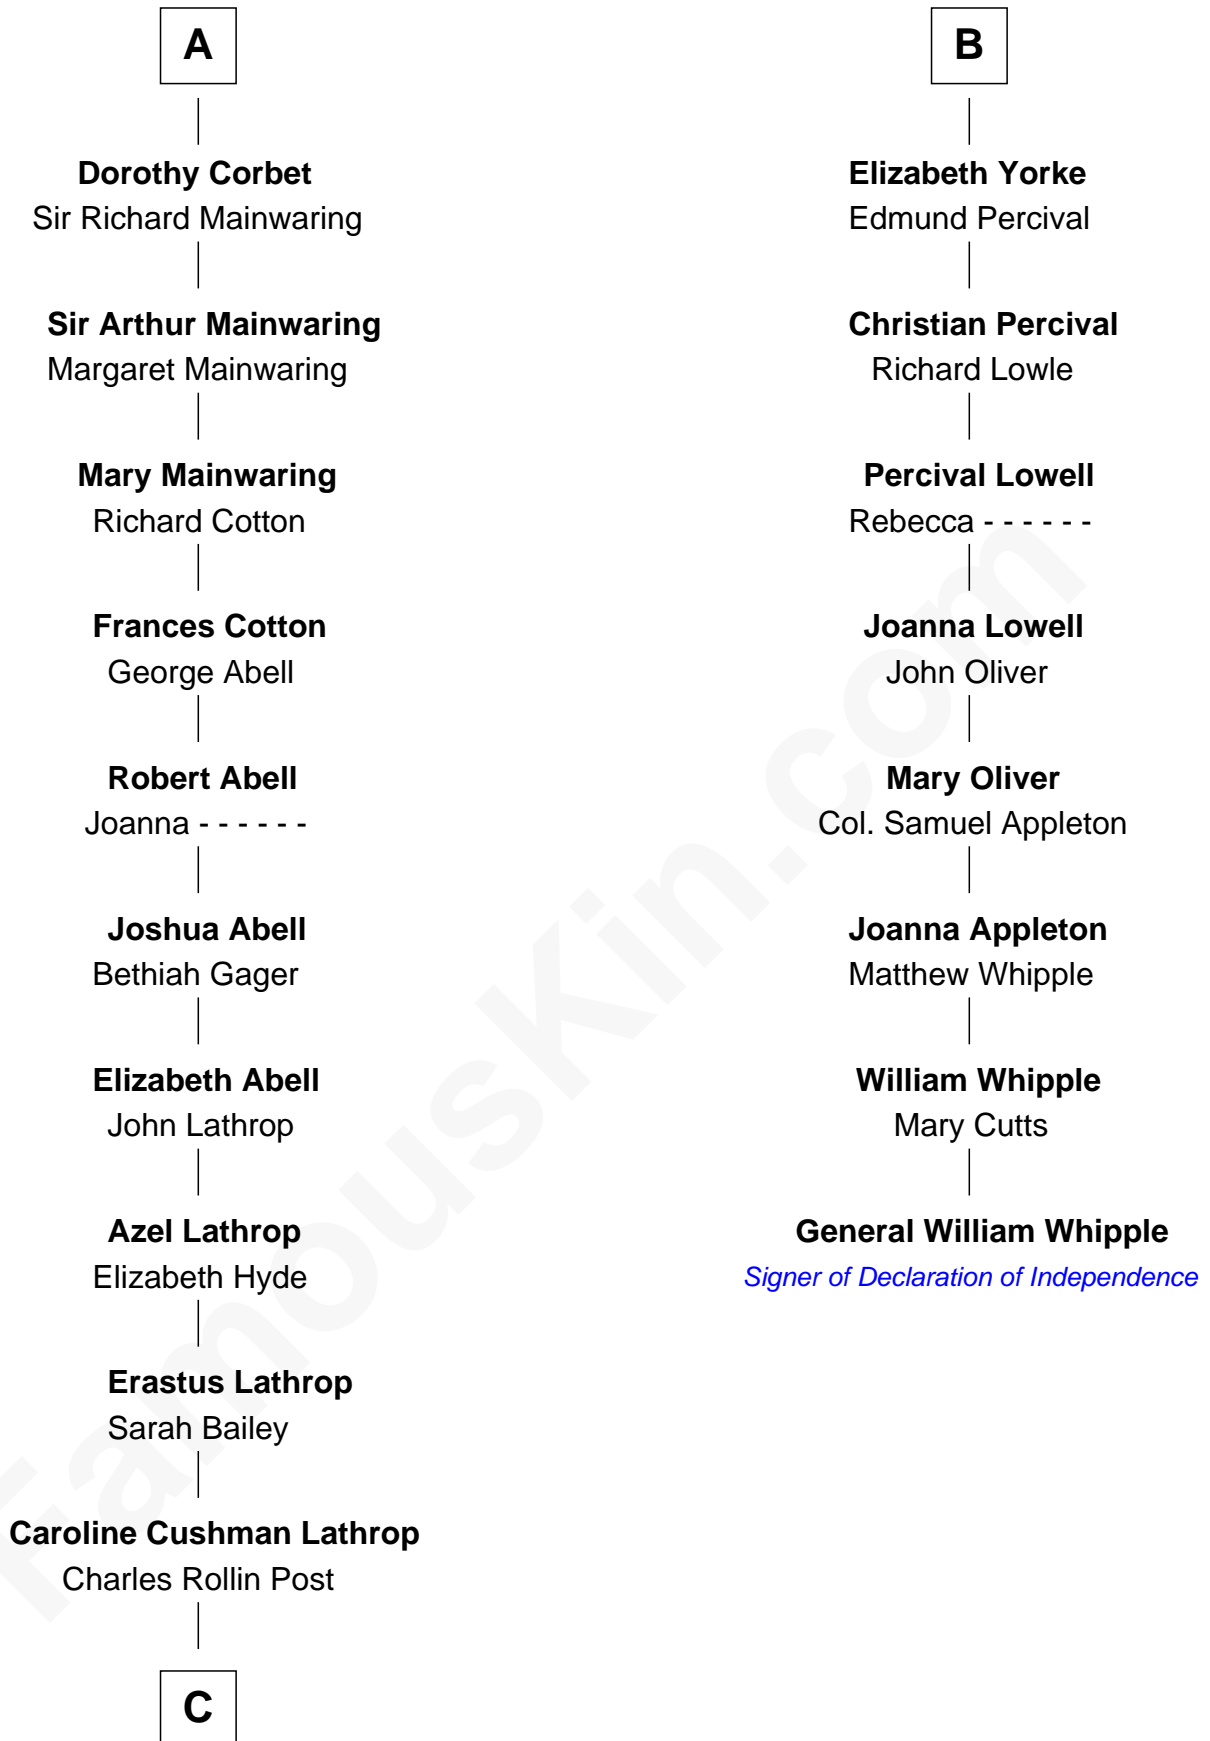

FamousKin.com

Relationship Chart of

Marjorie Post

Founder of General Foods

14th cousin 4 times removed of

General William Whipple

Signer of the Declaration of Independence

C

Charles William Post
Elle Letitia Merriweather

Marjorie Post
Founder of General Foods

FamousKin.com