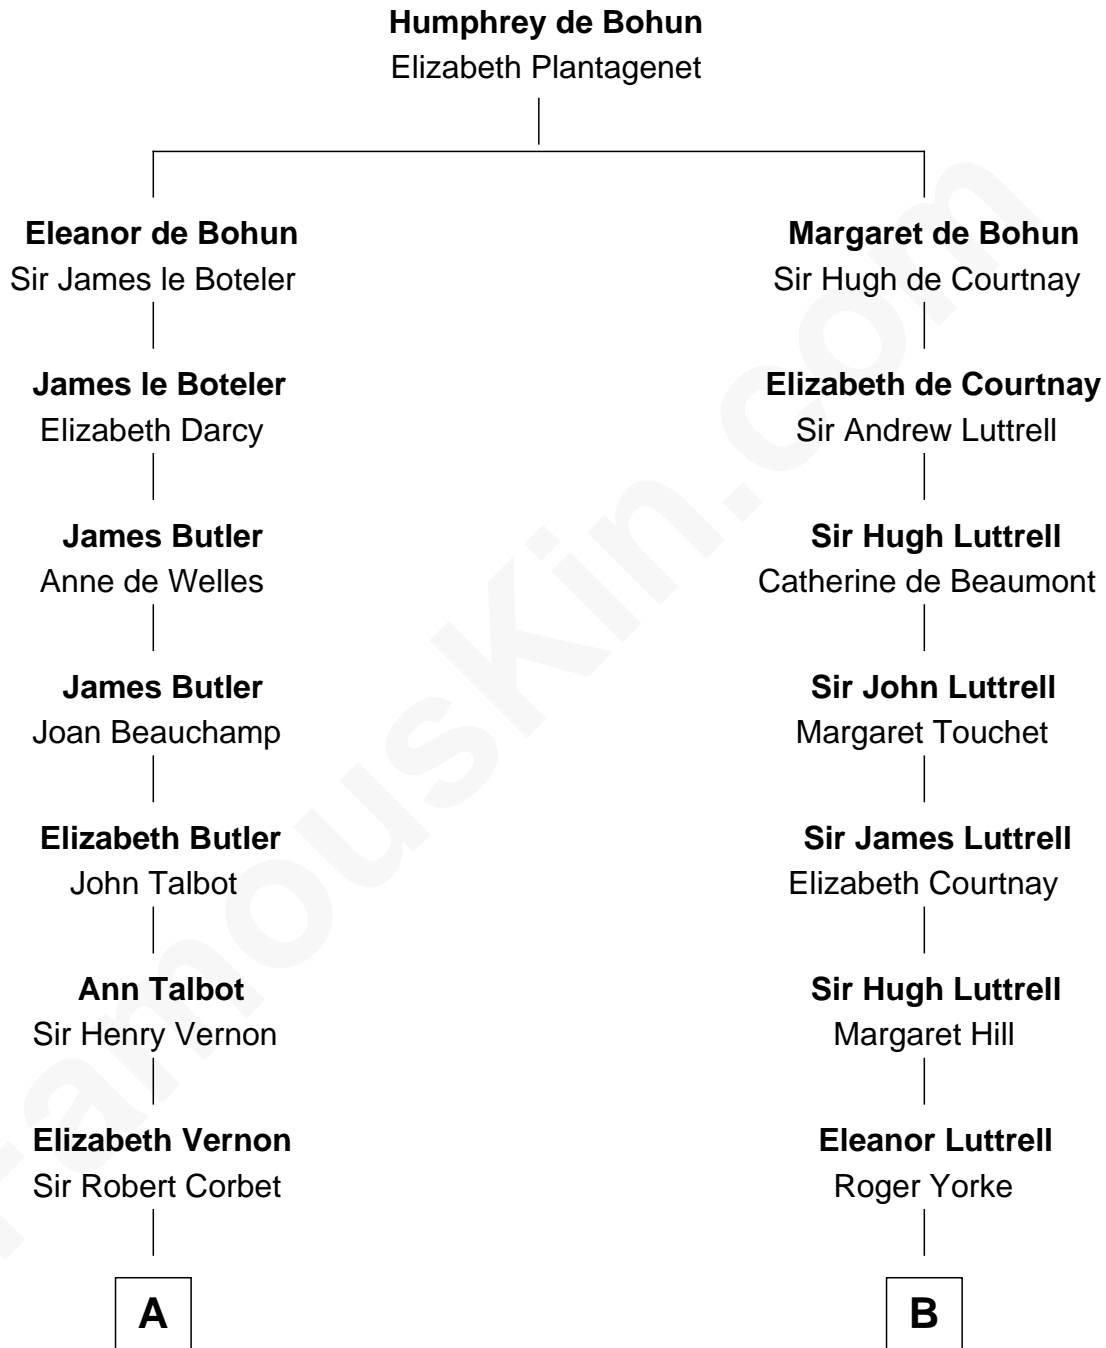

FamousKin.com

Relationship Chart of

Marjorie Post

Founder of General Foods

14th cousin 4 times removed of

General William Whipple

Signer of the Declaration of Independence

C

Charles William Post
Elle Letitia Merriweather

Marjorie Post
Founder of General Foods

FamousKin.com