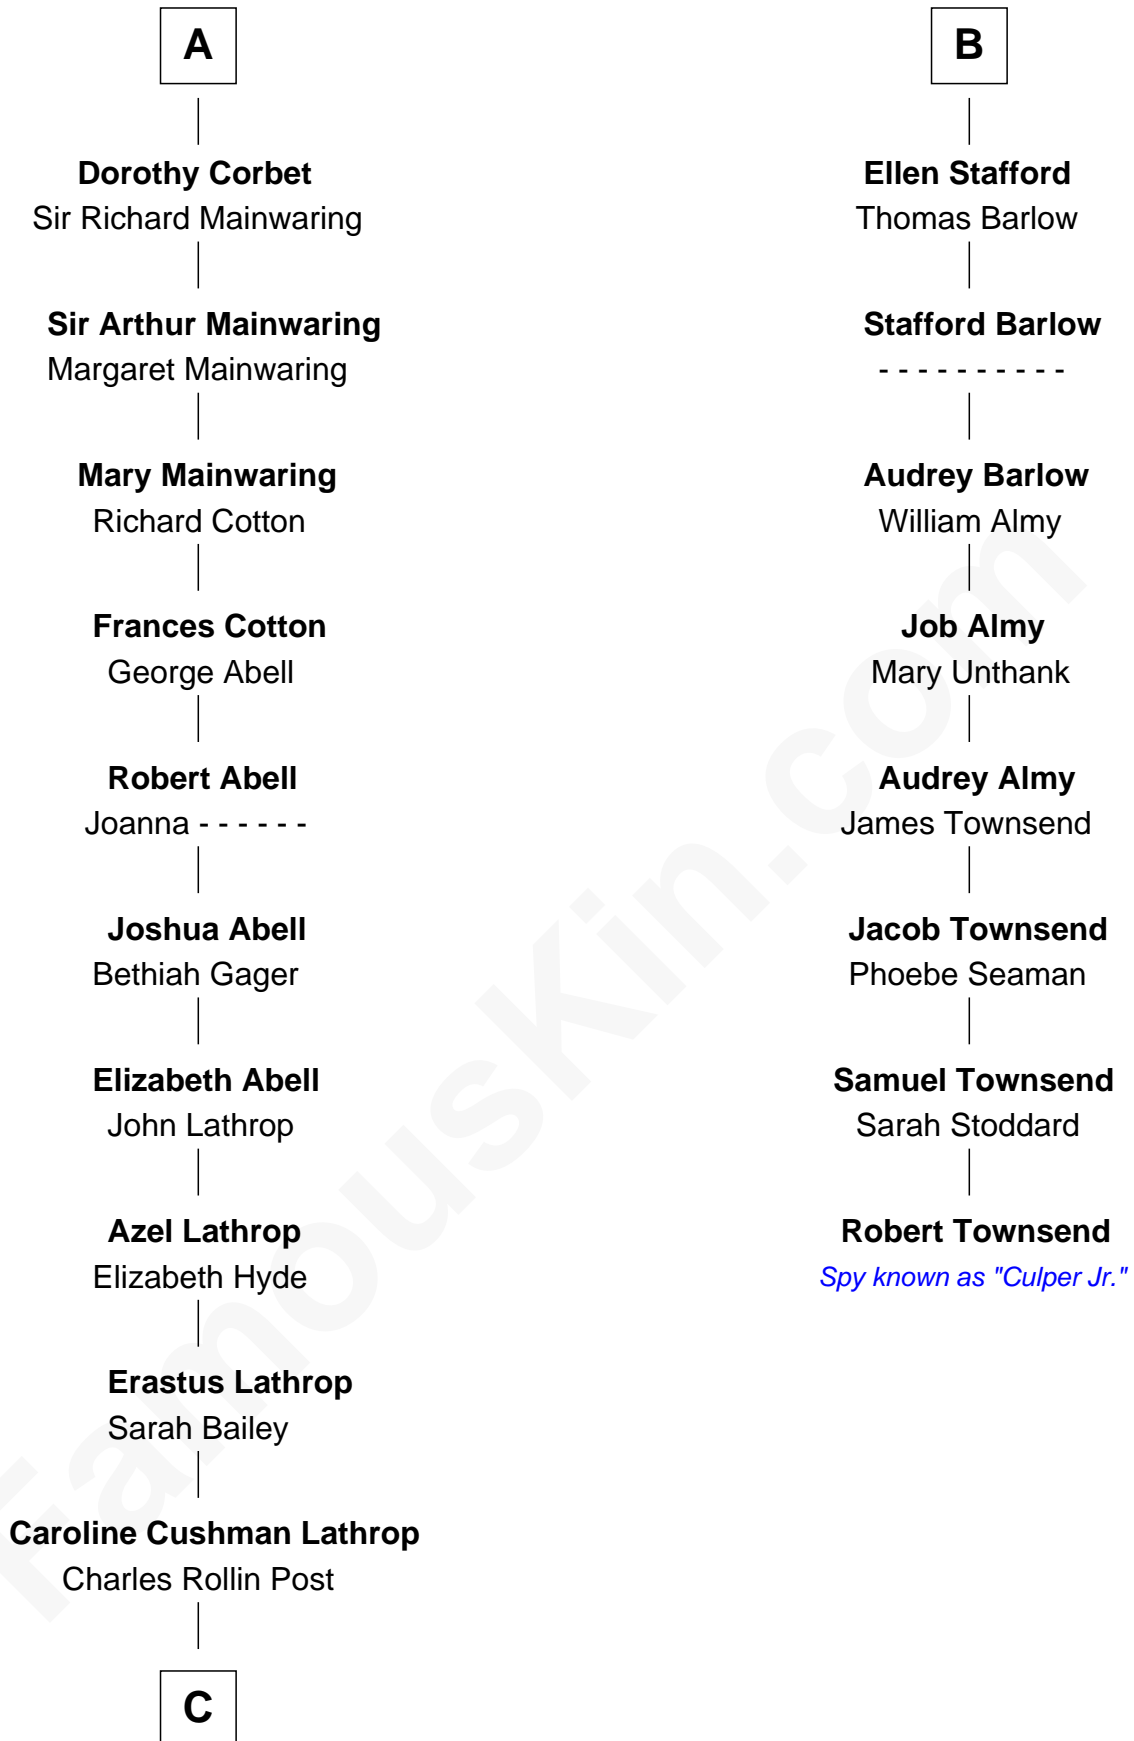

FamousKin.com Relationship Chart of

Marjorie Post

Founder of General Foods

14th cousin 4 times removed of

Robert Townsend

Member of the Culper Spy Ring during the American Revolution

C

Charles William Post
Elle Letitia Merriweather