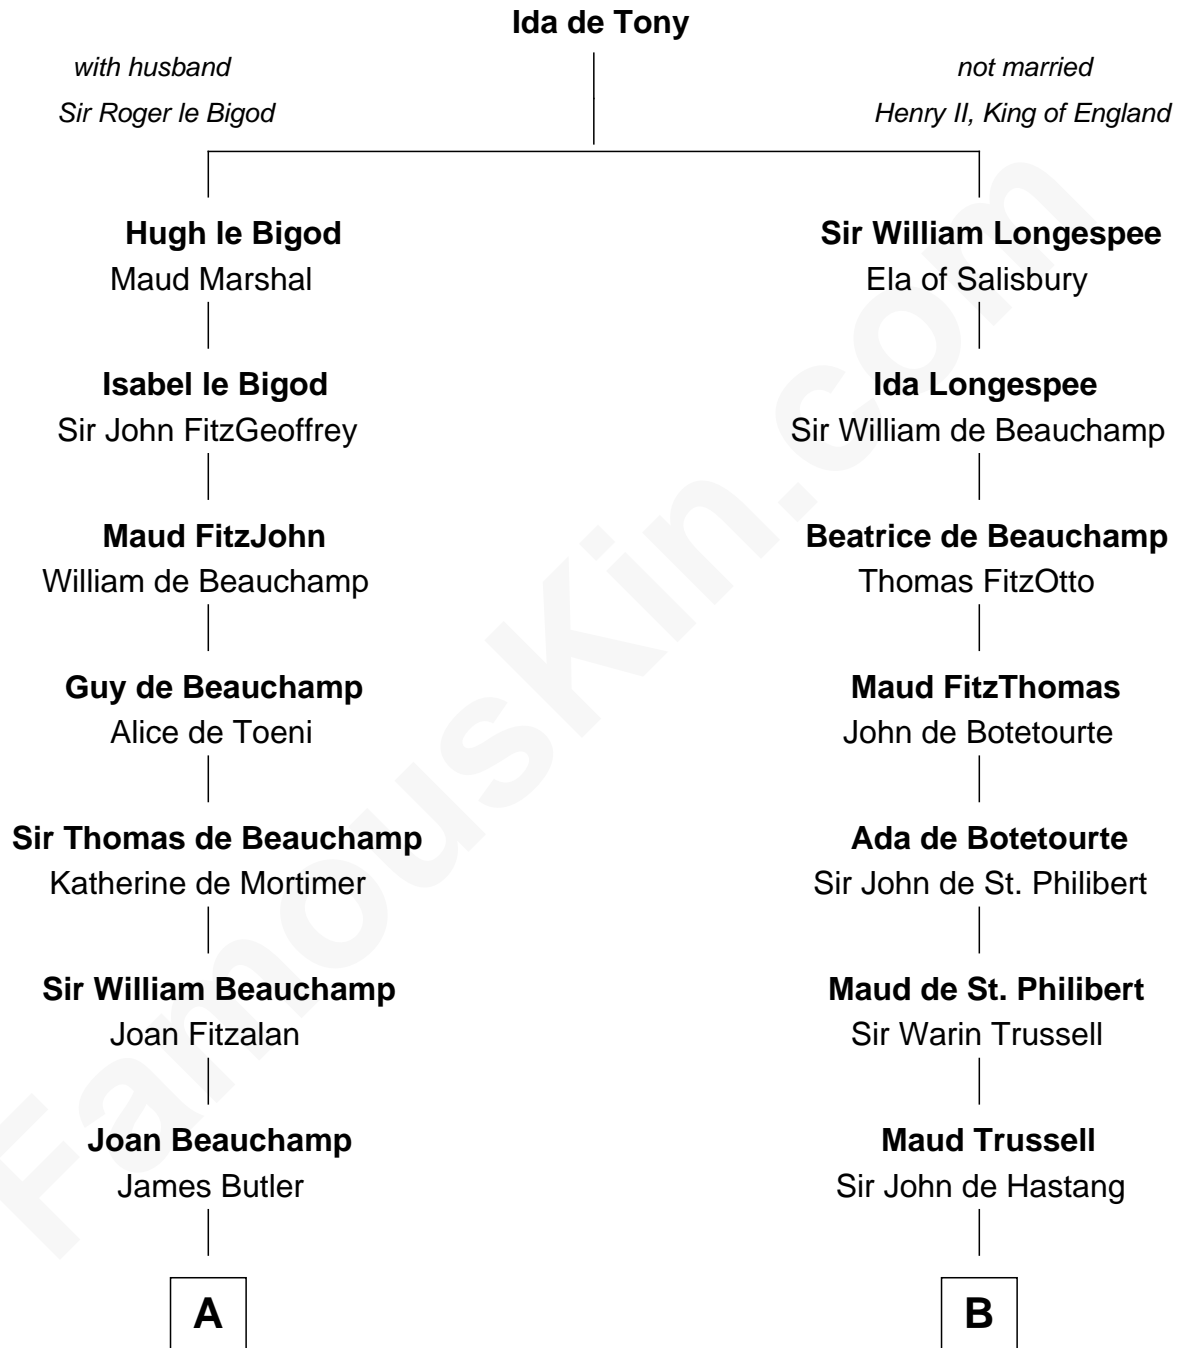

FamousKin.com Relationship Chart of

Marjorie Post

Founder of General Foods

20th cousin 1 time removed of

Robert Townsend

Member of the Culper Spy Ring during the American Revolution

C

Azel Lathrop
Elizabeth Hyde

Erastus Lathrop
Sarah Bailey

Caroline Cushman Lathrop
Charles Rollin Post

Charles William Post
Elle Letitia Merriweather

Marjorie Post
Founder of General Foods

D

Audrey Almy
James Townsend

Jacob Townsend
Phoebe Seaman

Samuel Townsend
Sarah Stoddard

Robert Townsend
Spy known as "Culper Jr."