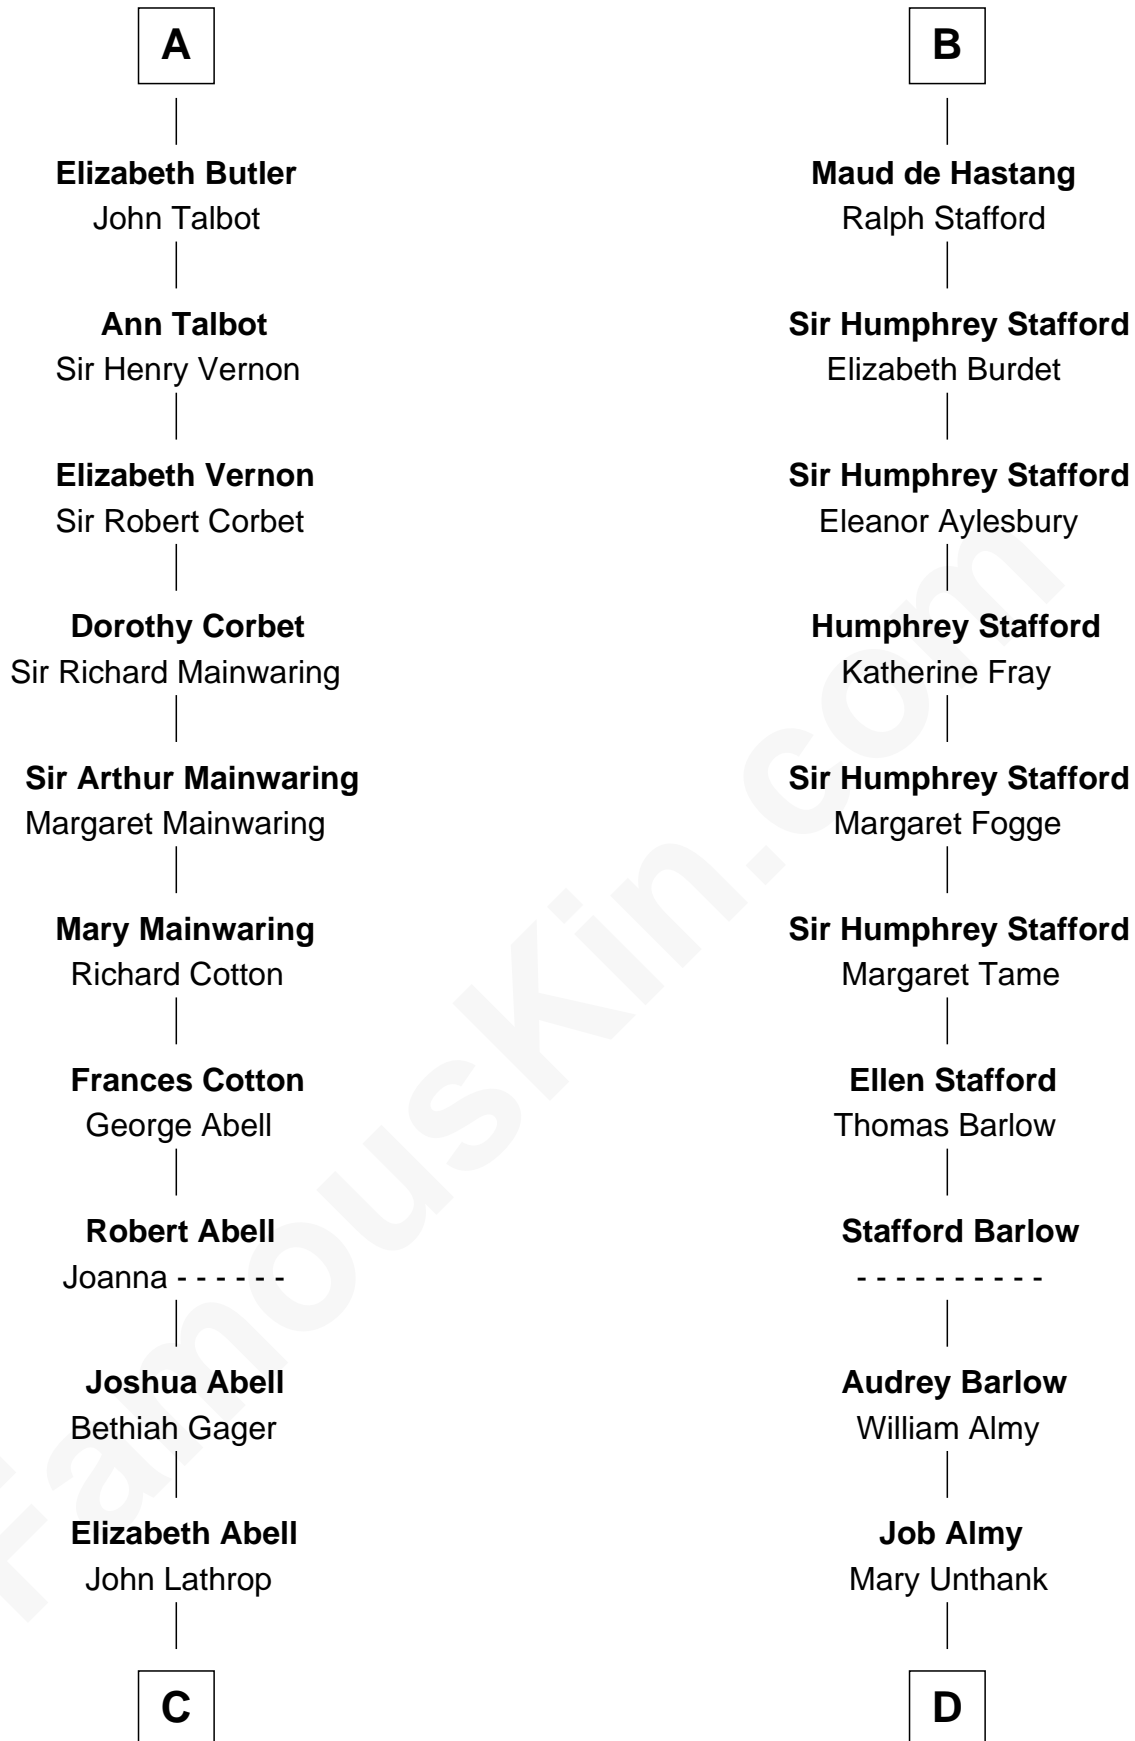

FamousKin.com Relationship Chart of

Marjorie Post

Founder of General Foods

20th cousin 1 time removed of

Robert Townsend

Member of the Culper Spy Ring during the American Revolution

C

Azel Lathrop
Elizabeth Hyde

Erastus Lathrop
Sarah Bailey

Caroline Cushman Lathrop
Charles Rollin Post

Charles William Post
Elle Letitia Merriweather

Marjorie Post
Founder of General Foods

D

Audrey Almy
James Townsend

Jacob Townsend
Phoebe Seaman