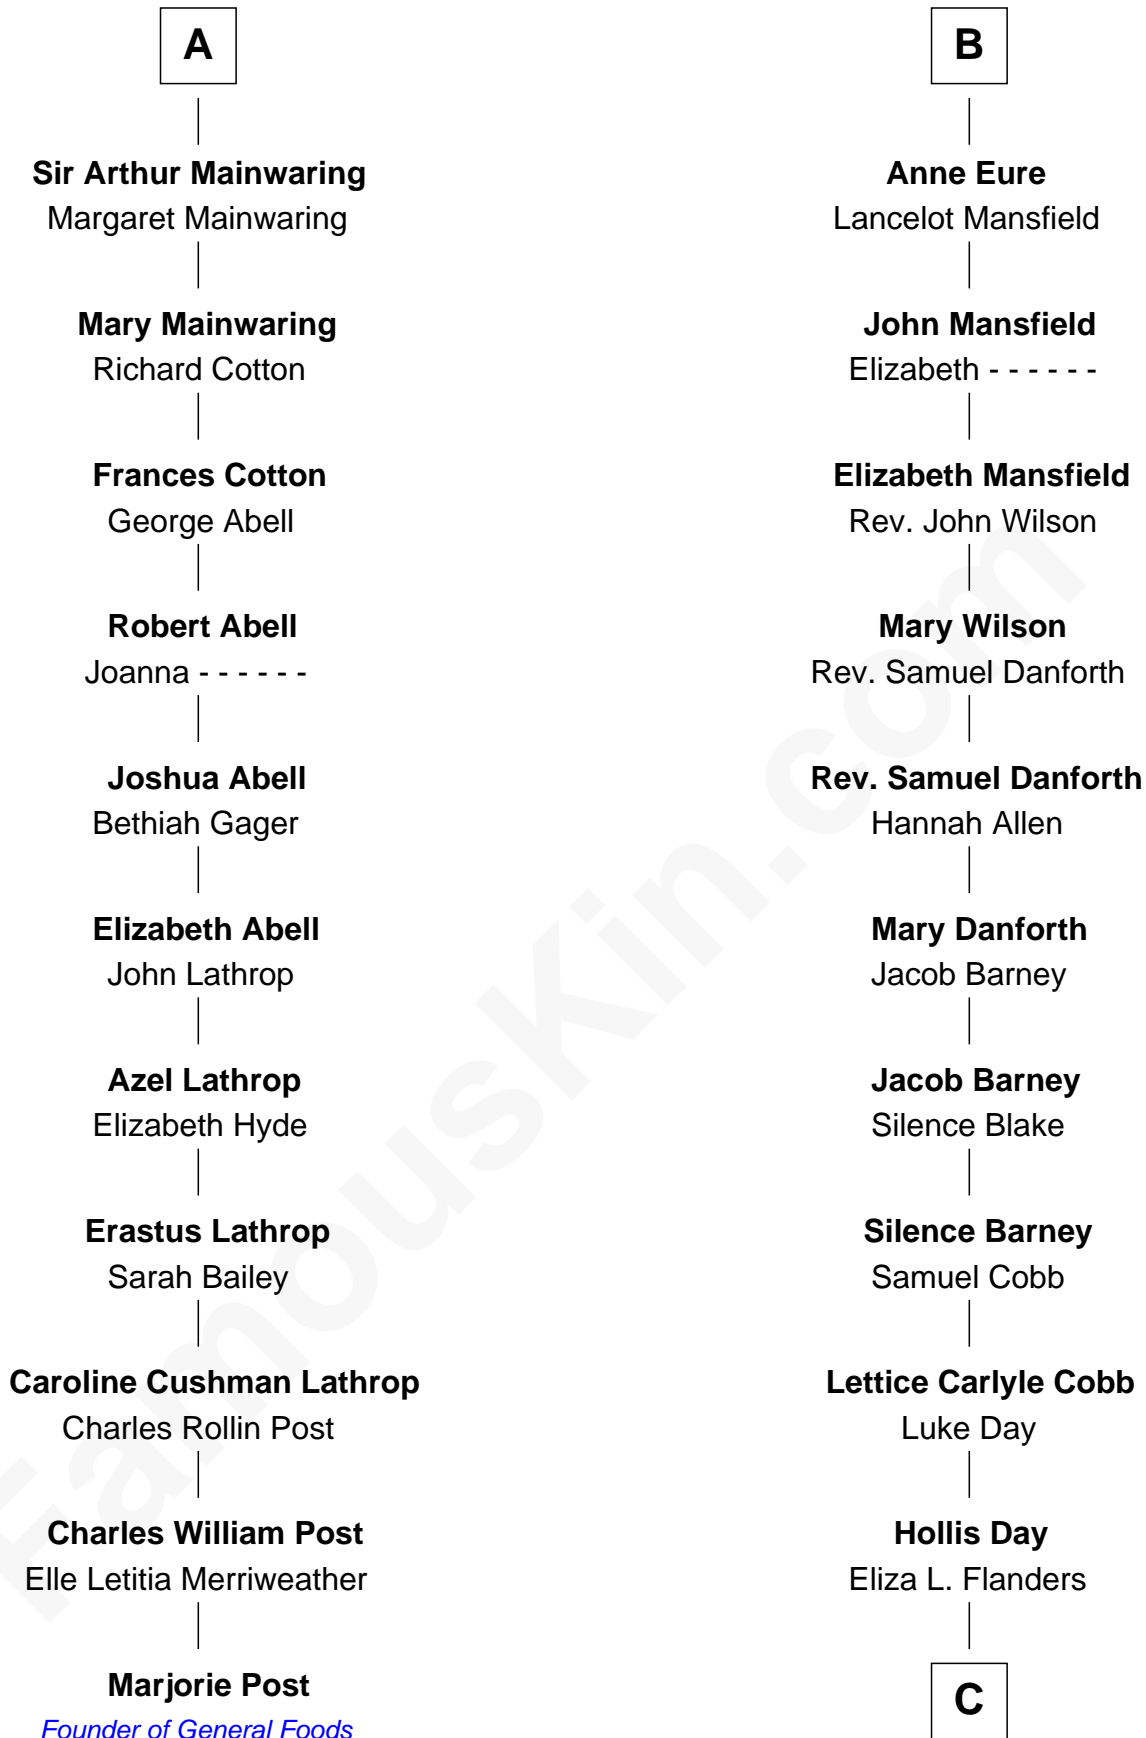

FamousKin.com

Relationship Chart of

Marjorie Post

Founder of General Foods

17th cousin 2 times removed of

Sandra Day O'Connor

First Female U.S. Supreme Court Justice

C

Henry Clay Day
Alice Edith Hilton

Henry R. Day
Ada Mae Wilkey

Sandra Day O'Connor
U.S. Supreme Court Justice

FamousKin.com