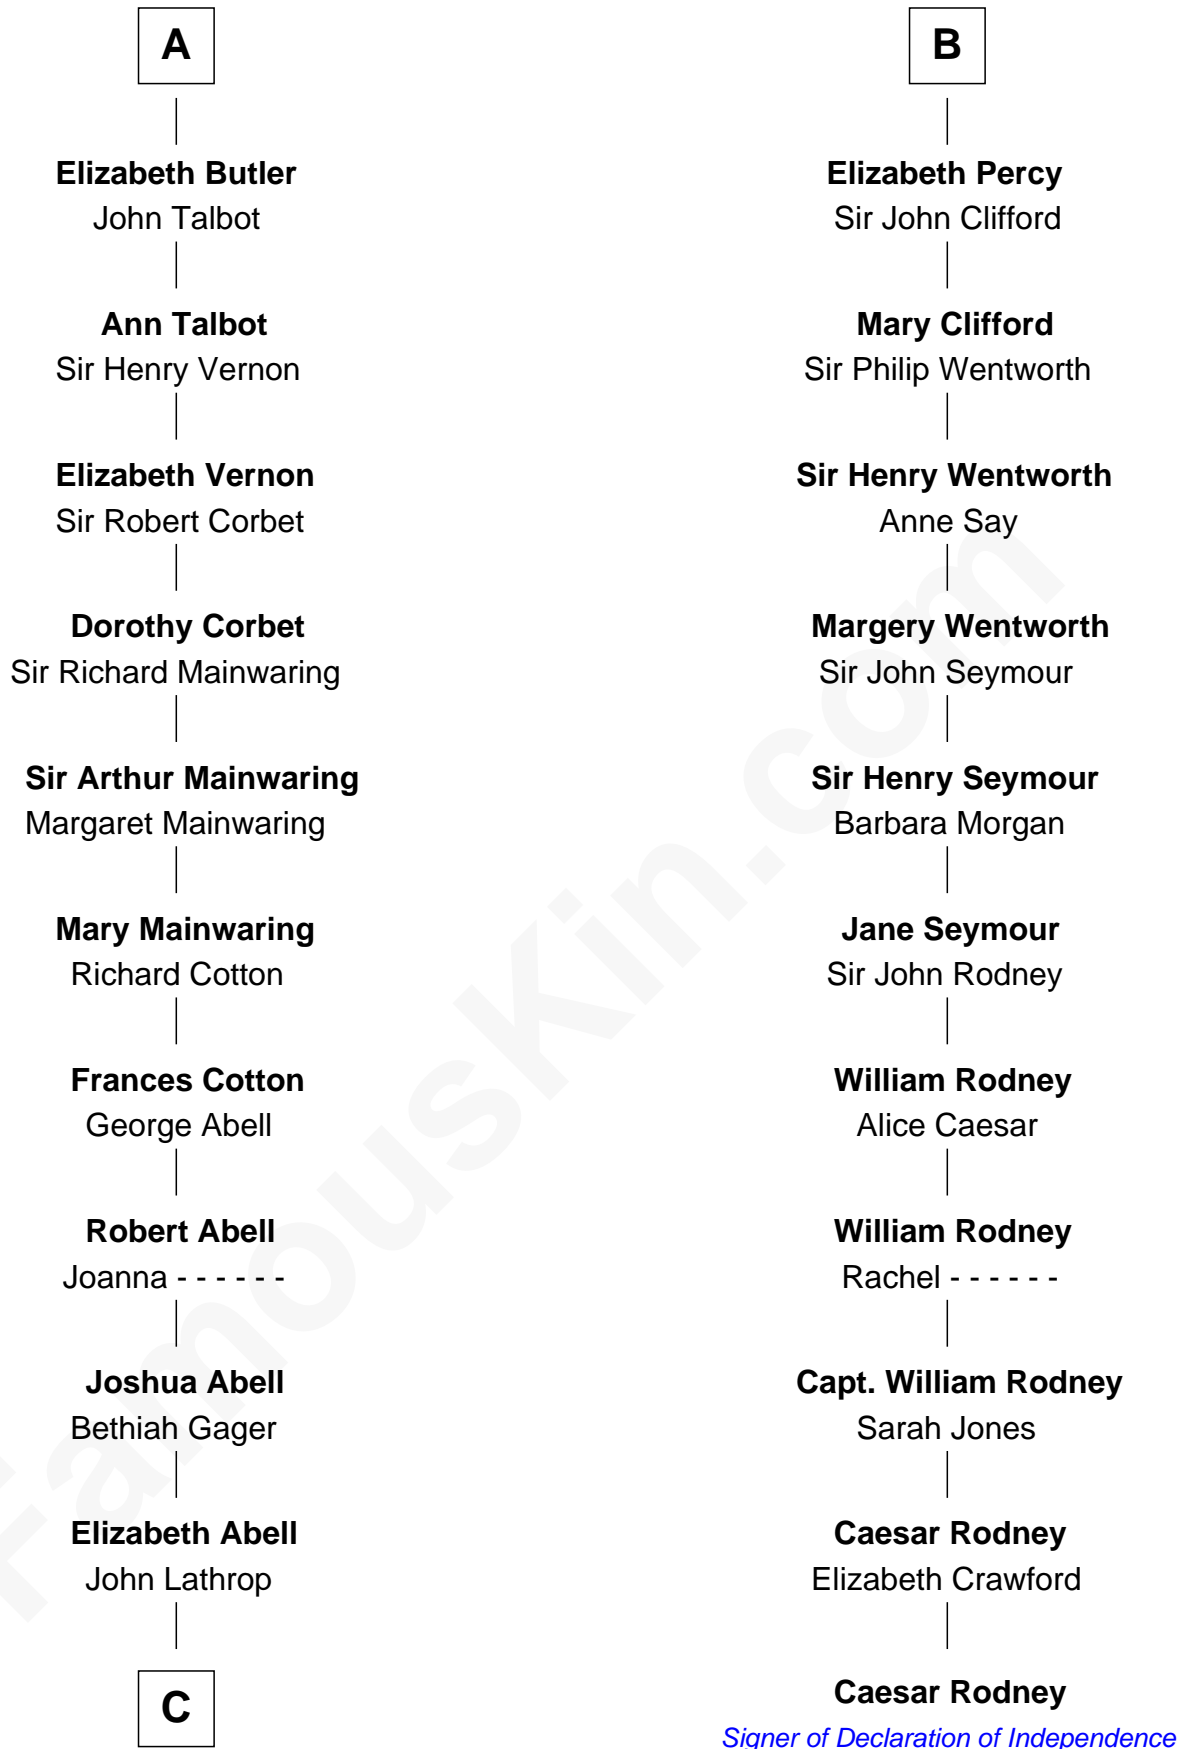

FamousKin.com

Relationship Chart of

Marjorie Post

Founder of General Foods

17th cousin 4 times removed of

Caesar Rodney

Signer of the Declaration of Independence

C

Azel Lathrop
Elizabeth Hyde

Erastus Lathrop
Sarah Bailey

Caroline Cushman Lathrop
Charles Rollin Post

Charles William Post
Elle Letitia Merriweather

Marjorie Post
Founder of General Foods