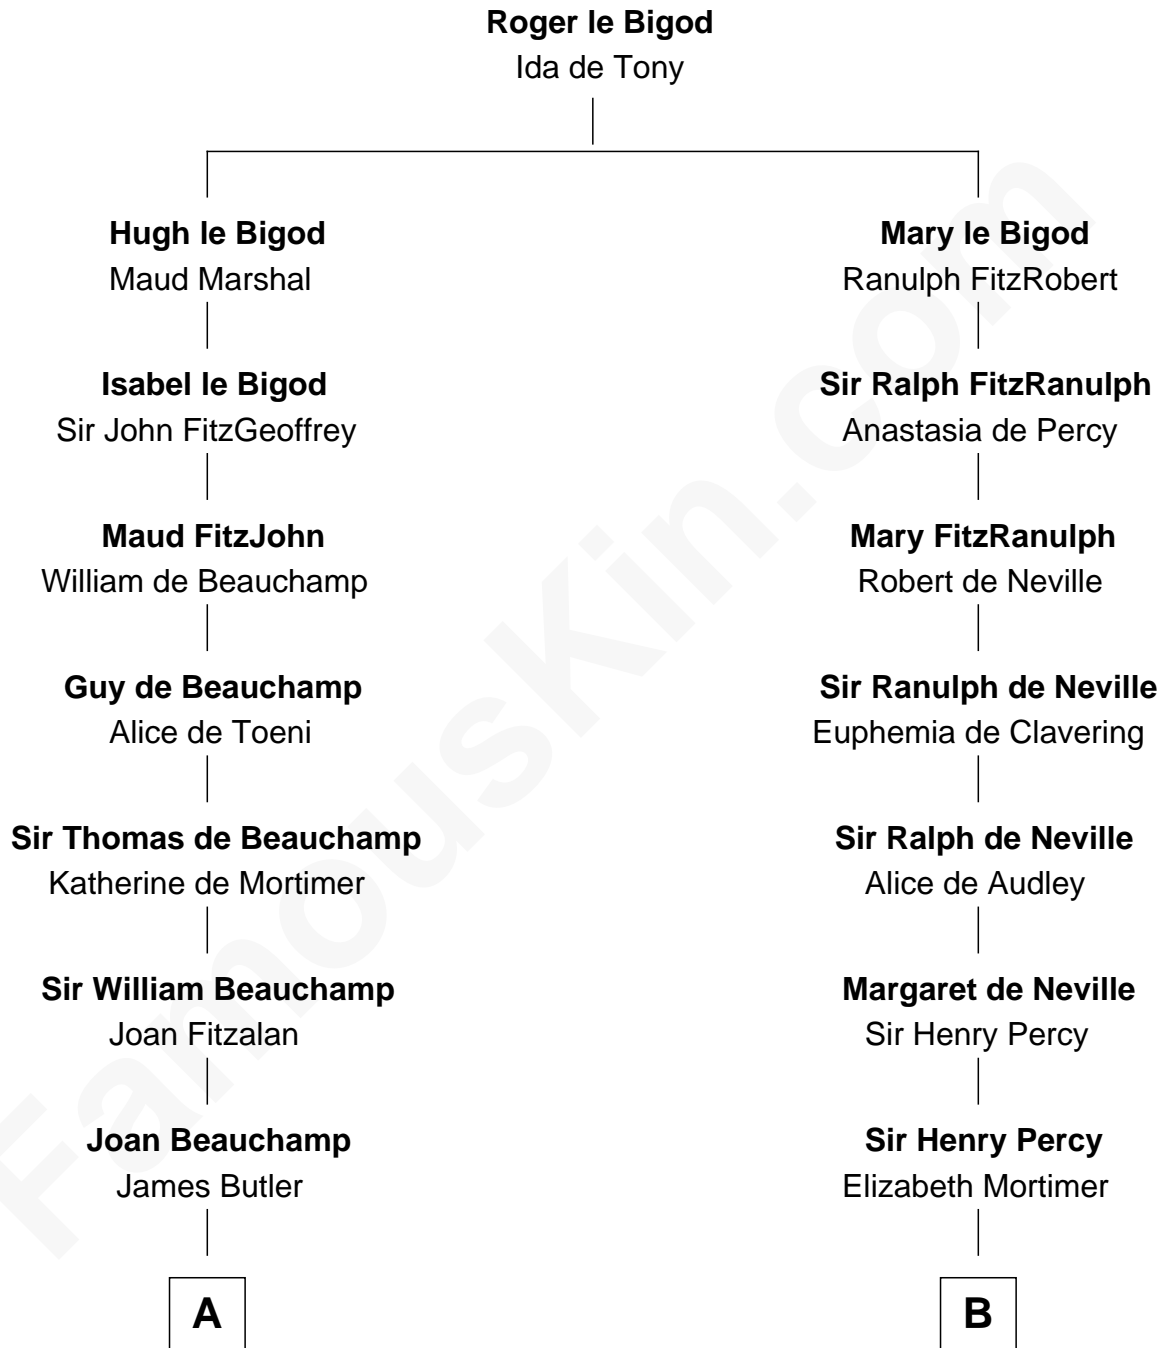

FamousKin.com

Relationship Chart of

Marjorie Post

Founder of General Foods

17th cousin 4 times removed of

Caesar Rodney

Signer of the Declaration of Independence

C

Azel Lathrop
Elizabeth Hyde

Erastus Lathrop
Sarah Bailey

Caroline Cushman Lathrop
Charles Rollin Post

Charles William Post
Elle Letitia Merriweather

Marjorie Post
Founder of General Foods