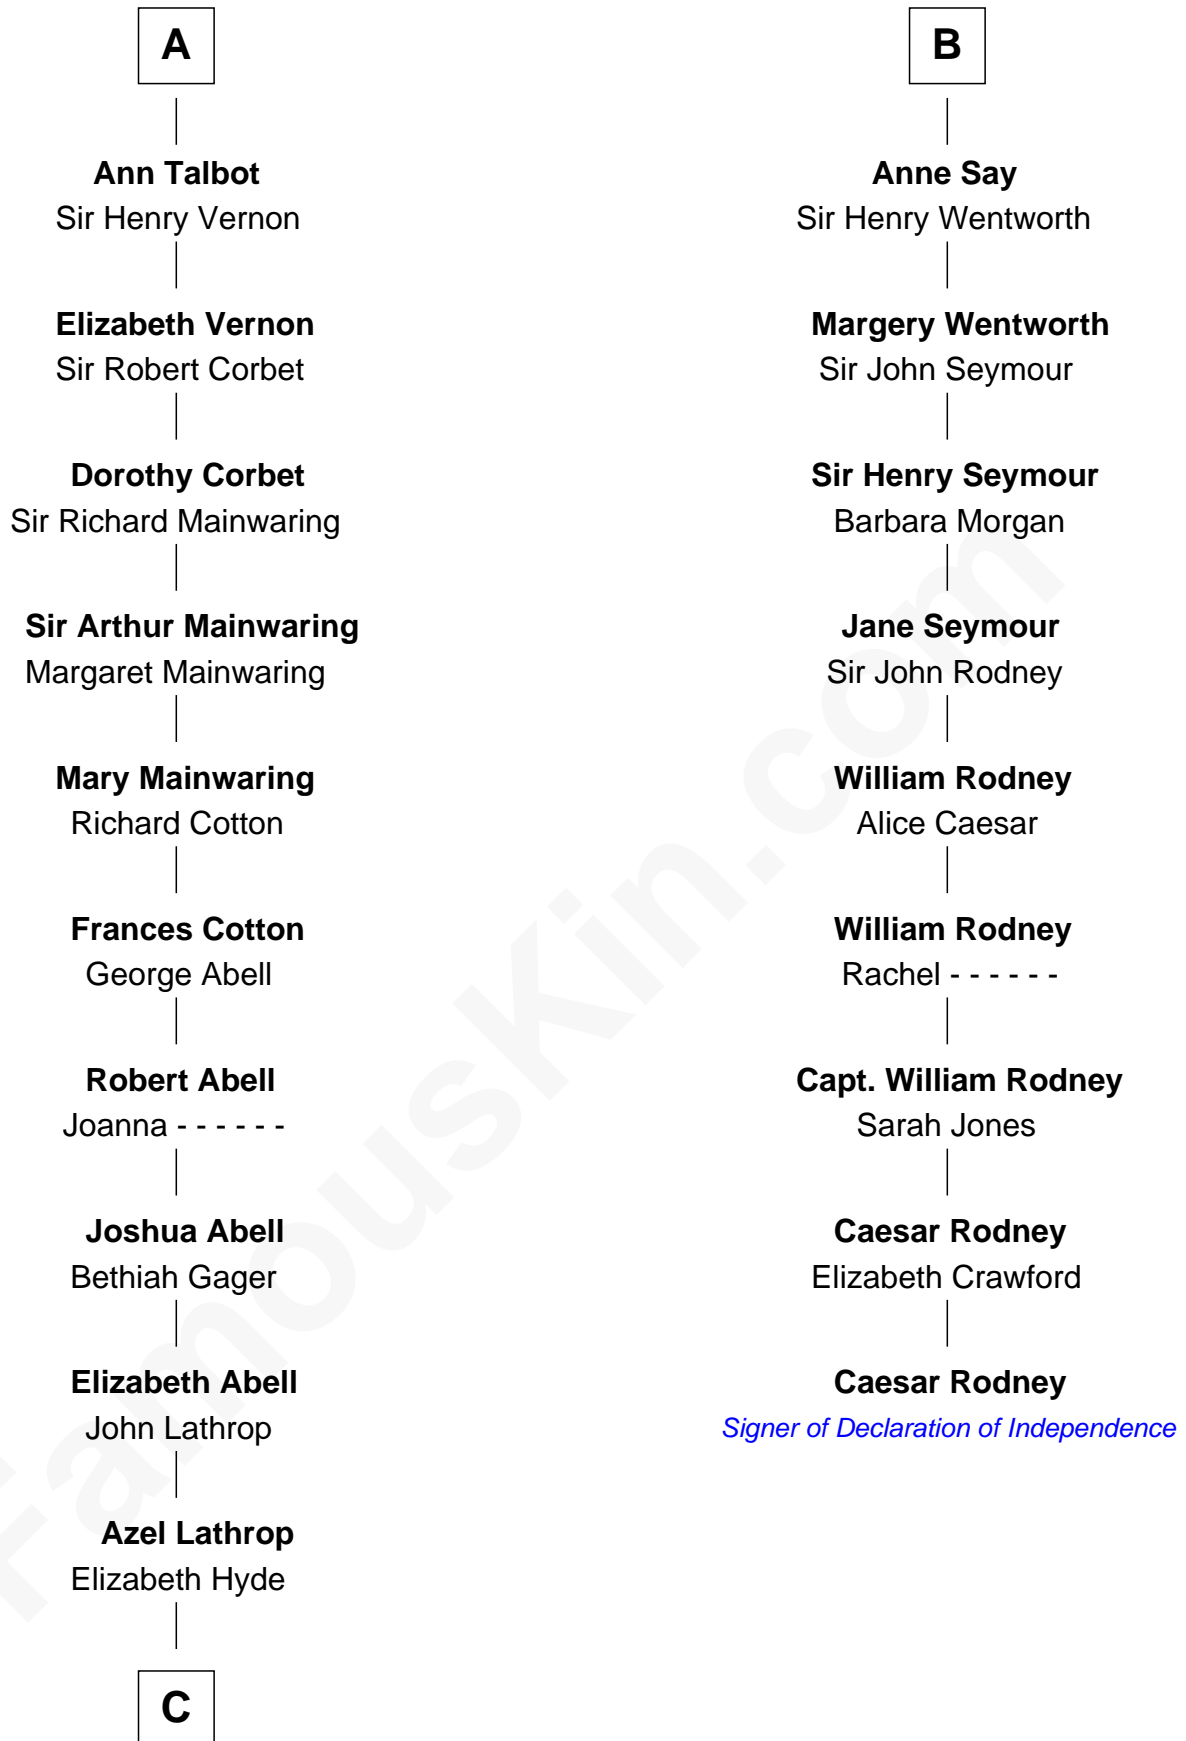

FamousKin.com

Relationship Chart of

Marjorie Post

Founder of General Foods

15th cousin 5 times removed of

Caesar Rodney

Signer of the Declaration of Independence

Sir Humphrey de Bohun

Maud of Eu

C

Erastus Lathrop

Sarah Bailey

Caroline Cushman Lathrop

Charles Rollin Post

Charles William Post

Elle Letitia Merriweather