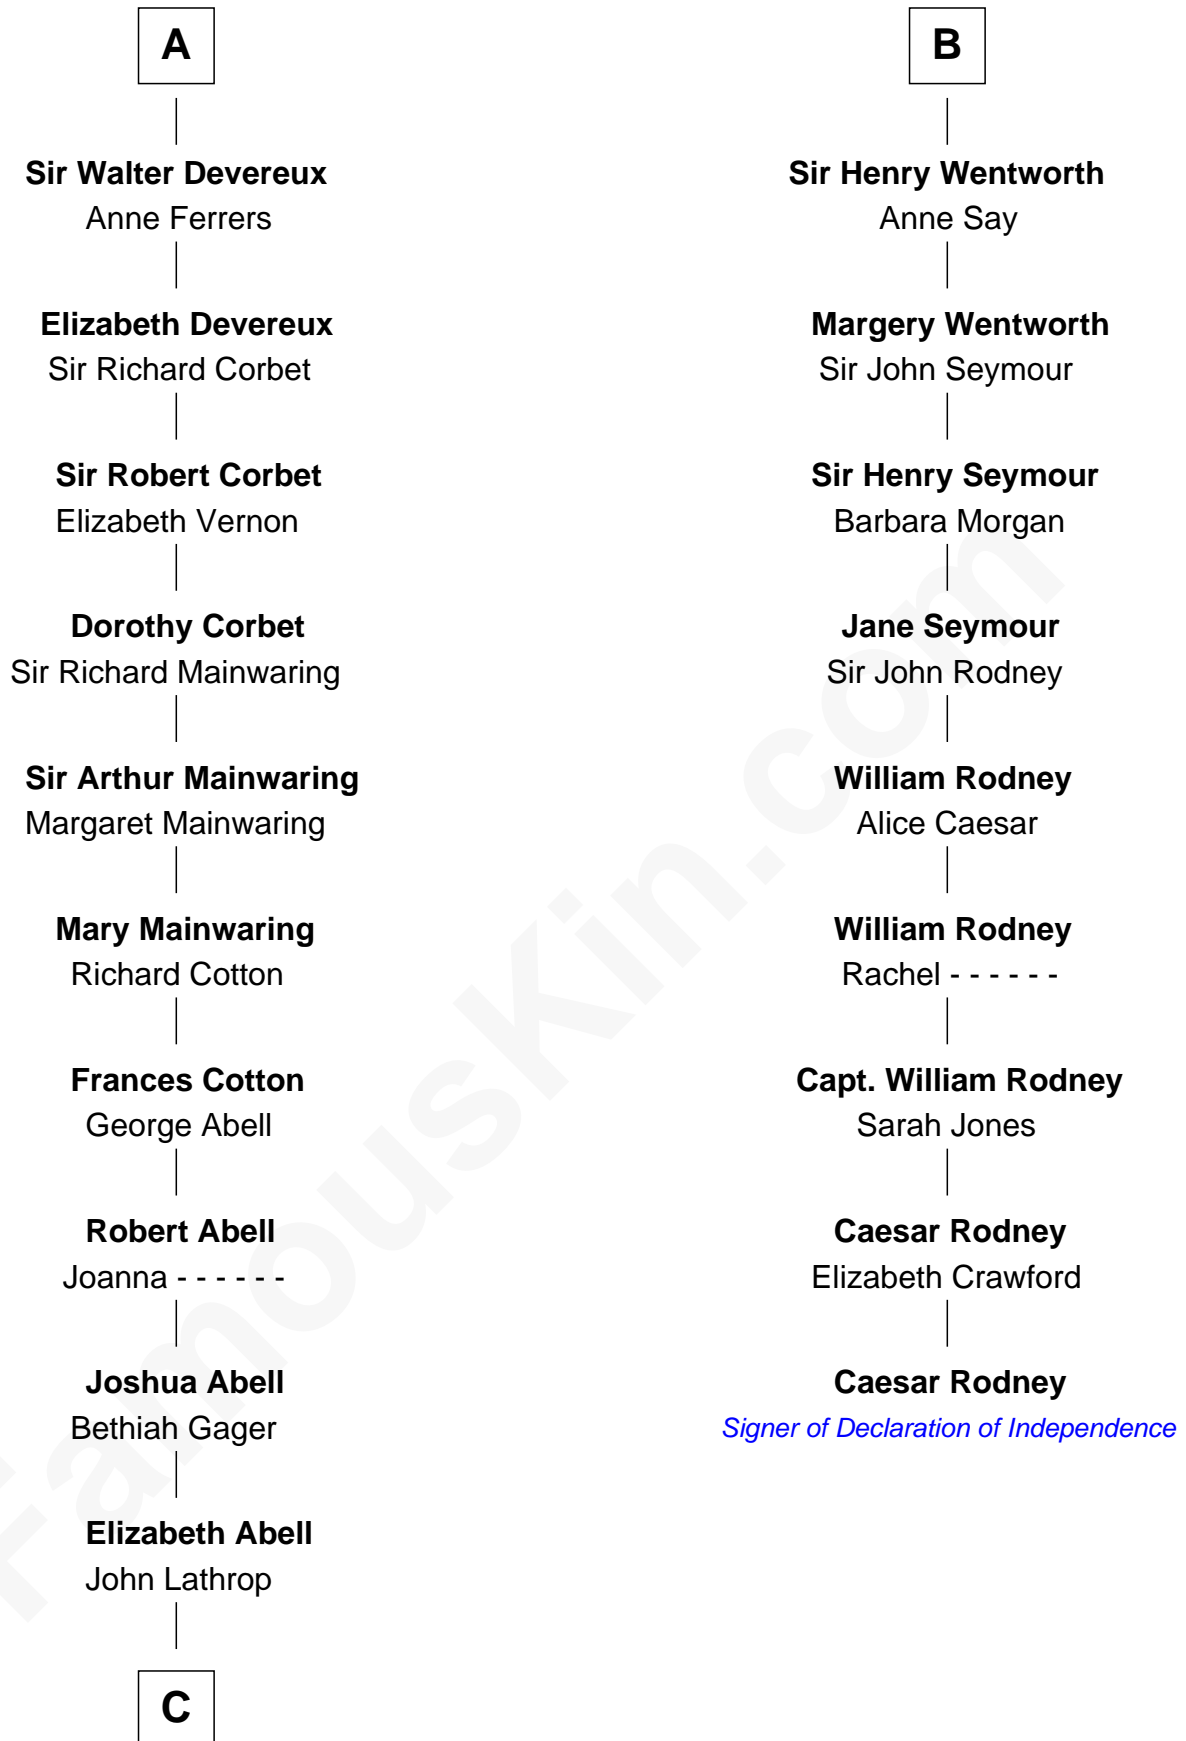

# FamousKin.com Relationship Chart of

**Marjorie Post**

*Founder of General Foods*

15th cousin 6 times removed of

**Caesar Rodney**

*Signer of the Declaration of Independence*

**Sir William de Fiennes**

Blanche de Brienne

**C**

—  
**Azel Lathrop**  
Elizabeth Hyde

—  
**Erastus Lathrop**  
Sarah Bailey

—  
**Caroline Cushman Lathrop**  
Charles Rollin Post

—  
**Charles William Post**  
Elle Letitia Merriweather

—  
**Marjorie Post**  
*Founder of General Foods*