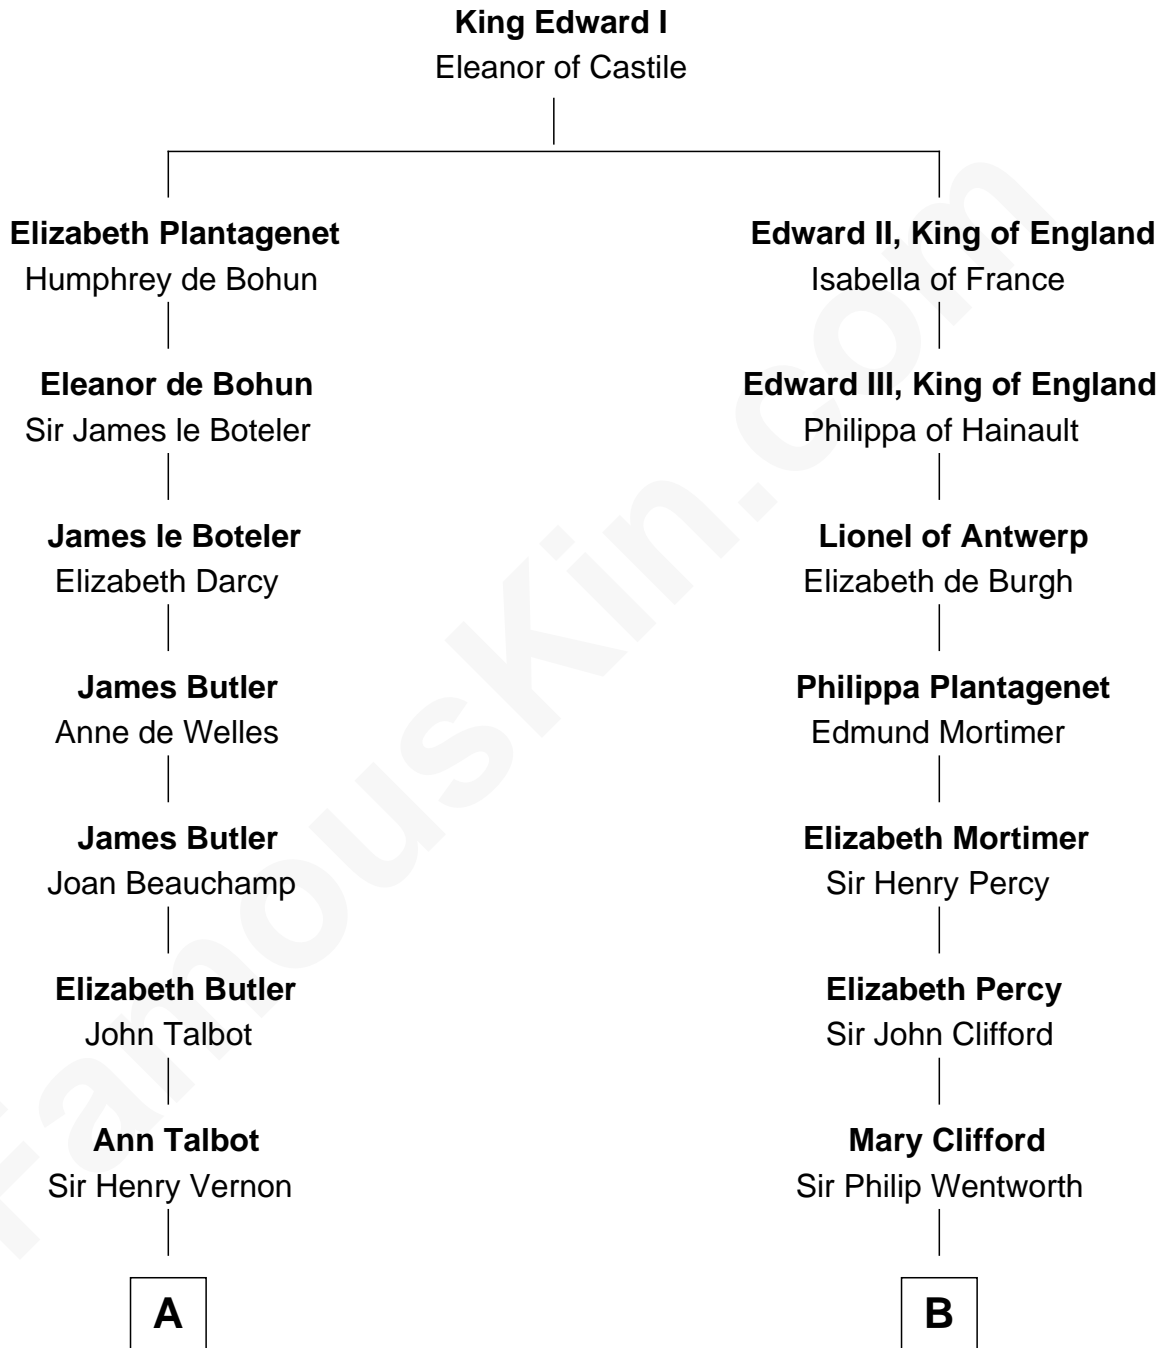

FamousKin.com Relationship Chart of

Marjorie Post

Founder of General Foods

15th cousin 4 times removed of

Caesar Rodney

Signer of the Declaration of Independence

C

—
Caroline Cushman Lathrop

Charles Rollin Post

—
Charles William Post

Elle Letitia Merriweather

—
Marjorie Post

Founder of General Foods

FamousKin.com