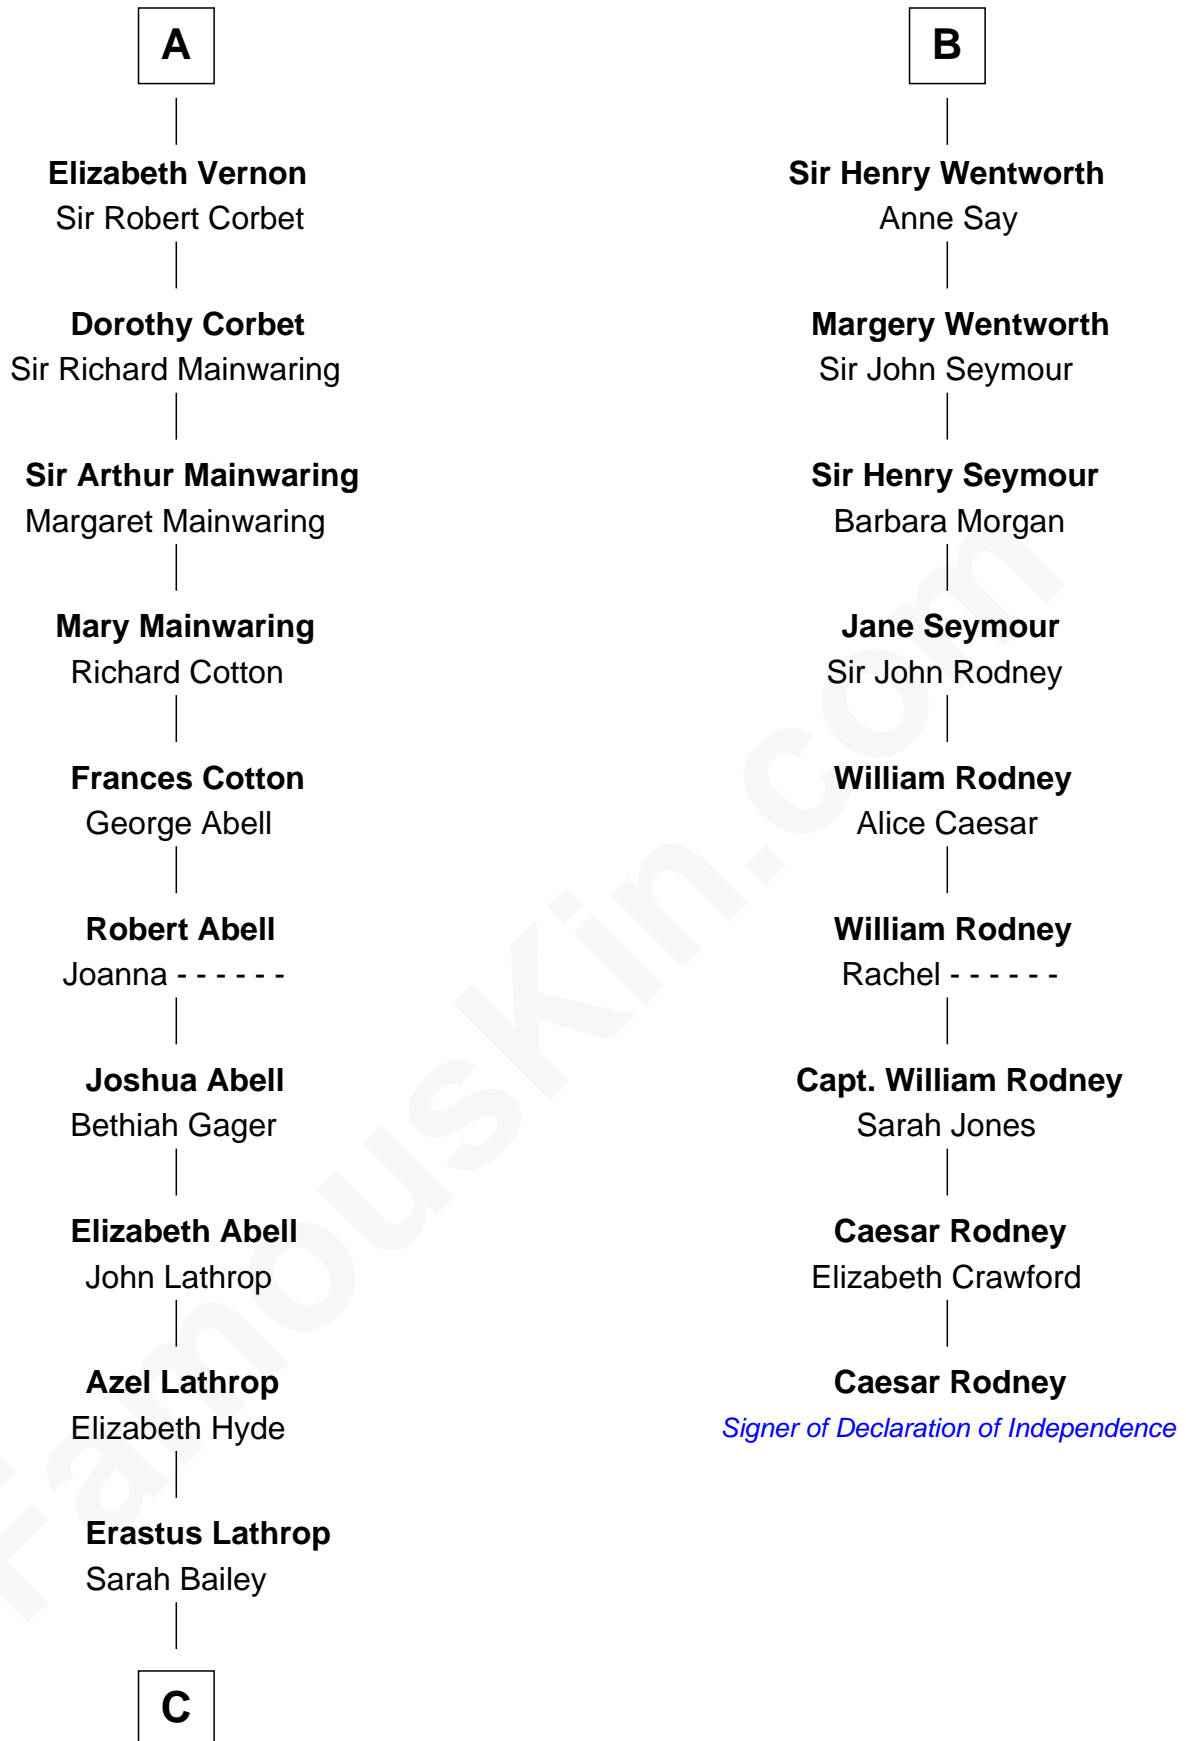

FamousKin.com Relationship Chart of

Marjorie Post

Founder of General Foods

15th cousin 4 times removed of

Caesar Rodney

Signer of the Declaration of Independence

C

—
Caroline Cushman Lathrop

Charles Rollin Post

—
Charles William Post

Elle Letitia Merriweather

—
Marjorie Post

Founder of General Foods

FamousKin.com