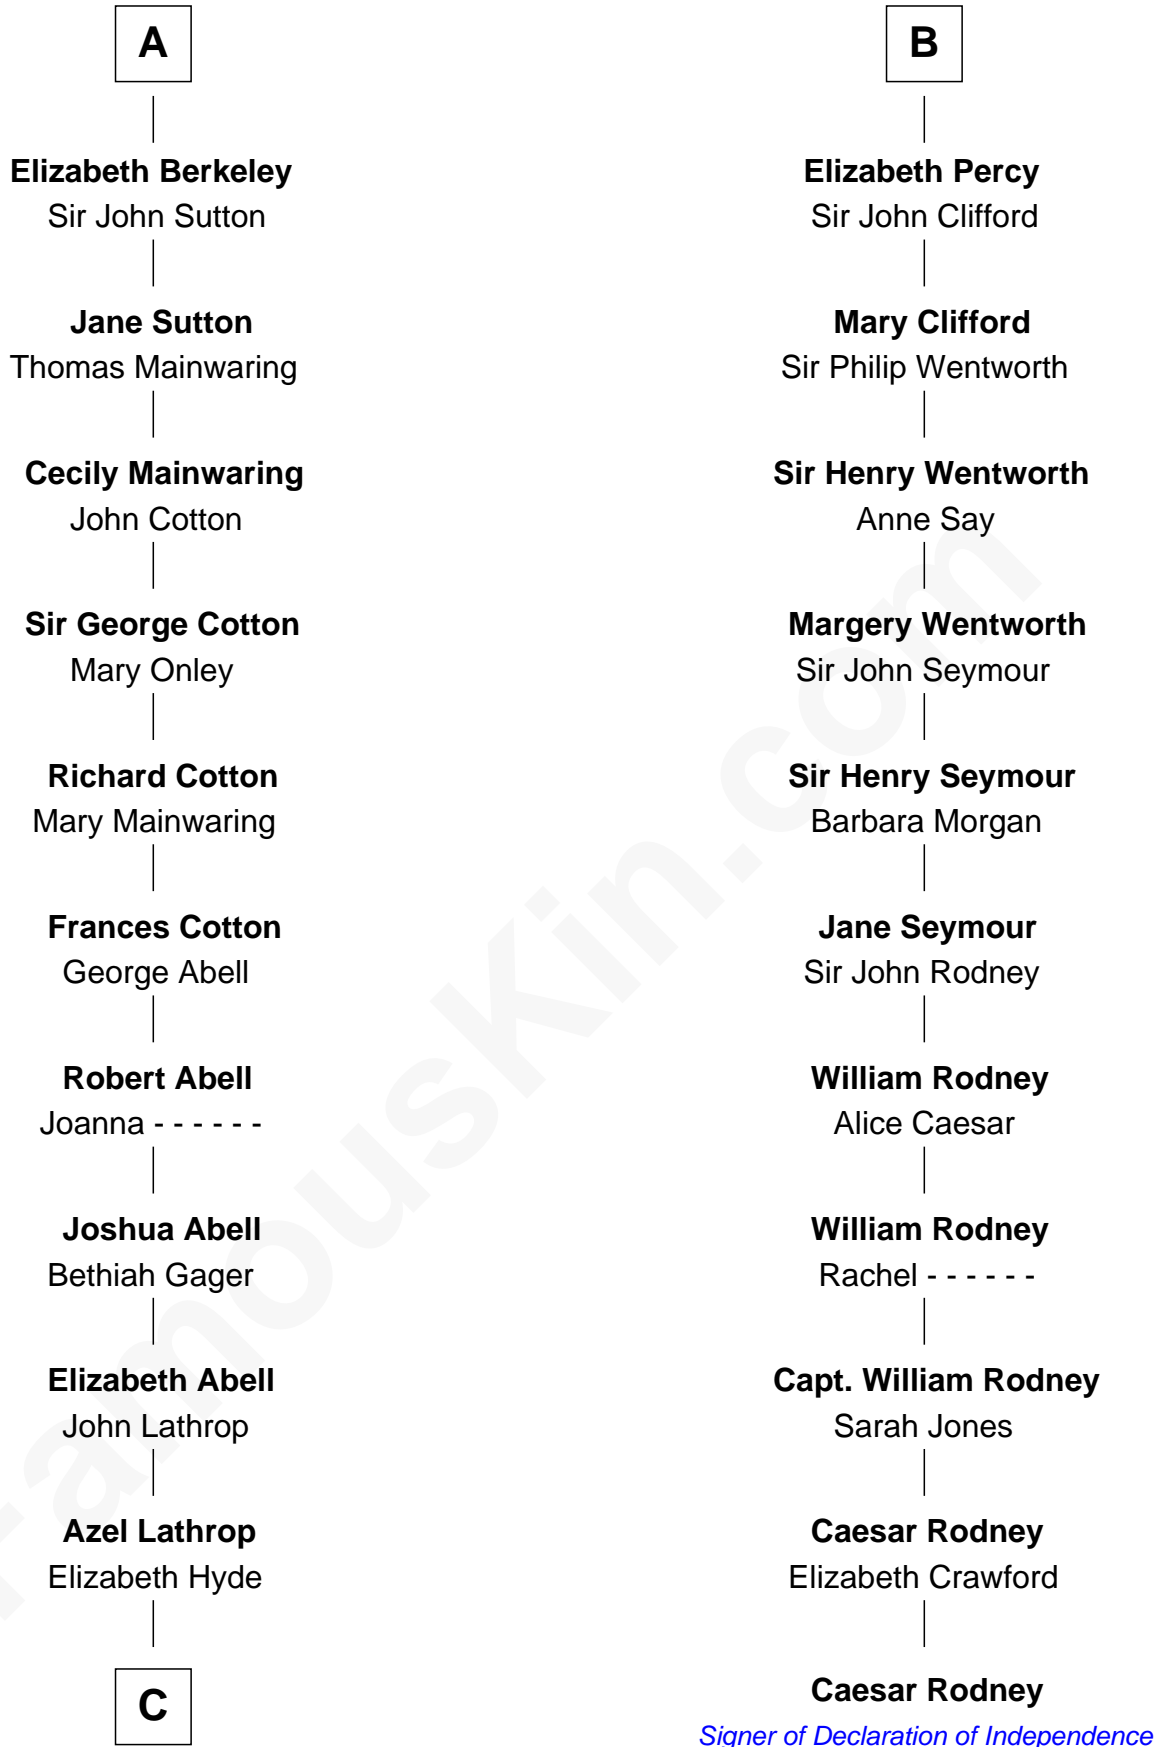

FamousKin.com

Relationship Chart of

Marjorie Post

Founder of General Foods

17th cousin 3 times removed of

Caesar Rodney

Signer of the Declaration of Independence

Henry II, King of England

Mary Plantagenet

Henry de Percy

Sir Henry Percy

Margaret de Neville

Sir Henry Percy

Elizabeth Mortimer

B

C

Erastus Lathrop

Sarah Bailey

Caroline Cushman Lathrop

Charles Rollin Post

Charles William Post

Elle Letitia Merriweather

Marjorie Post

Founder of General Foods