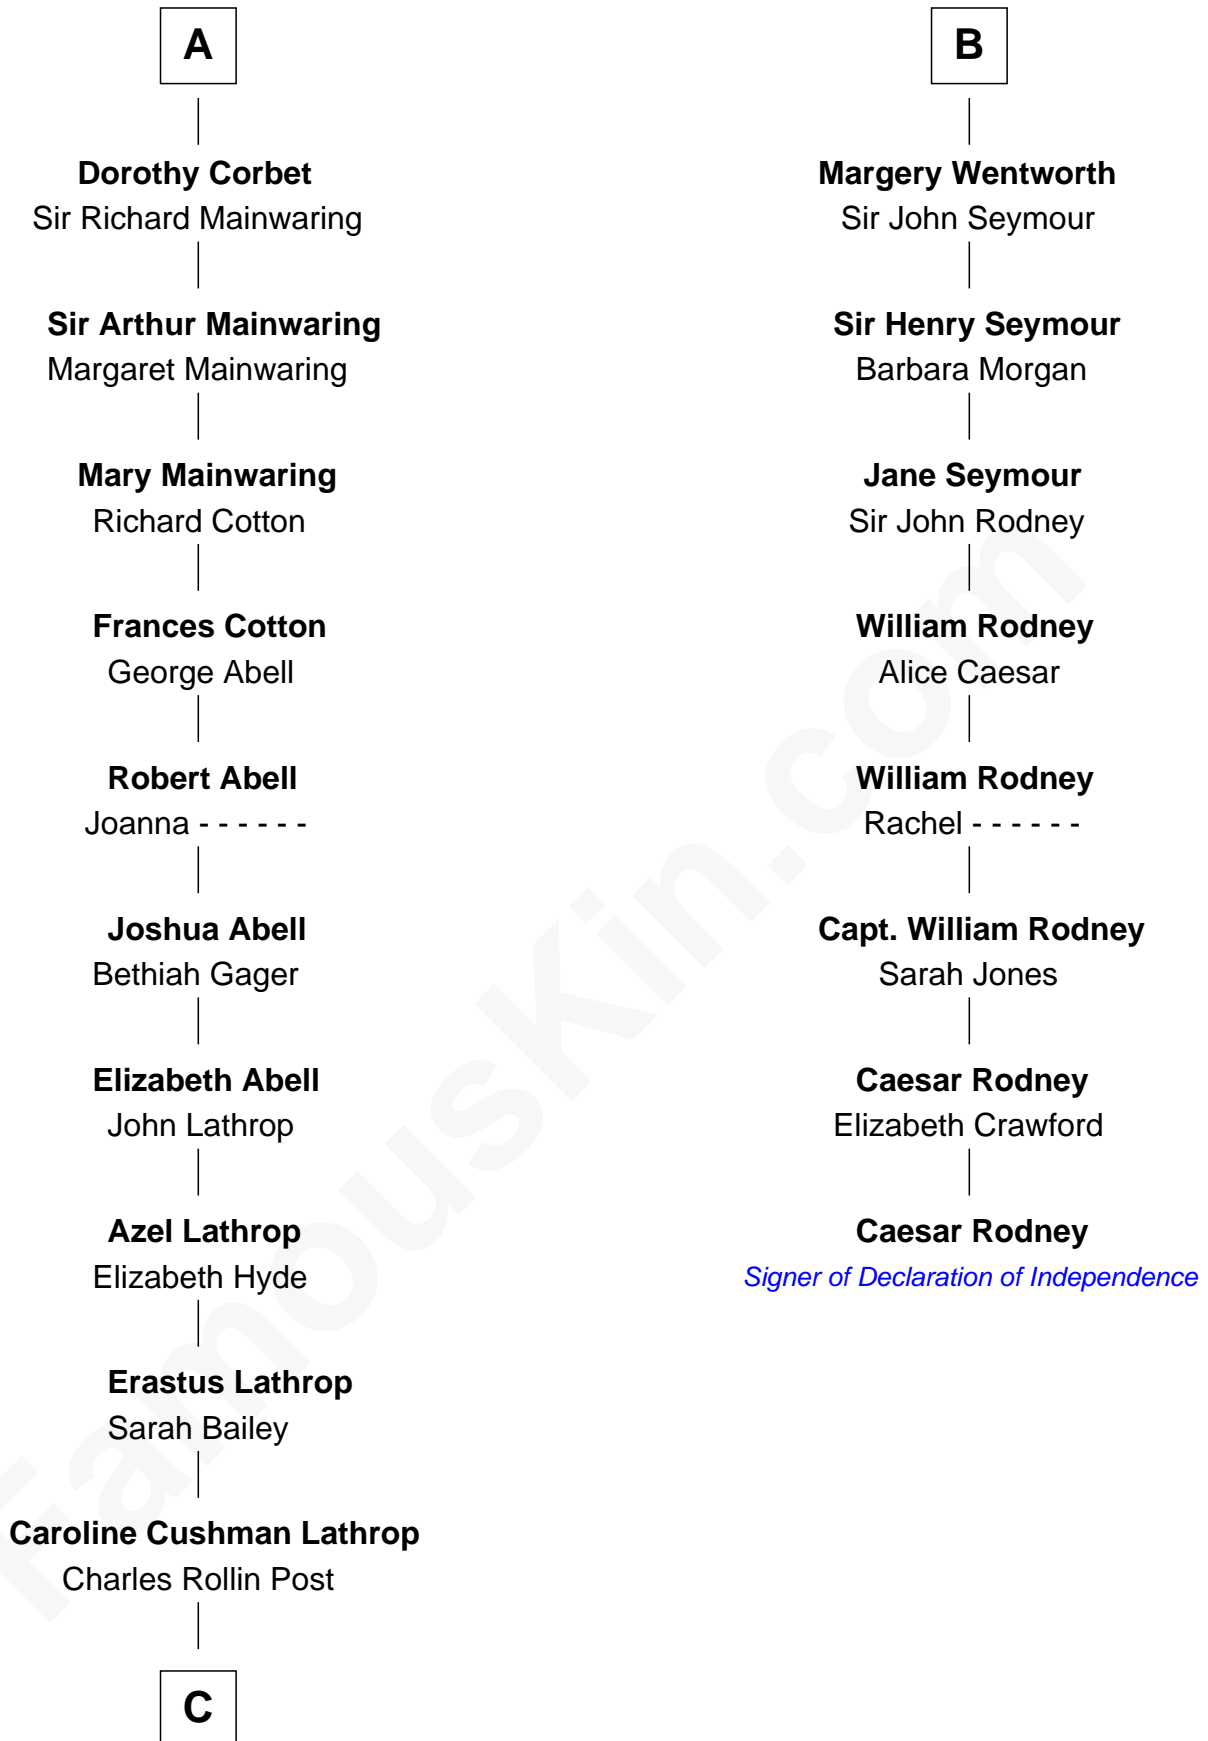

# FamousKin.com Relationship Chart of

**Marjorie Post**

*Founder of General Foods*

14th cousin 4 times removed of

**Caesar Rodney**

*Signer of the Declaration of Independence*

**C**

**Charles William Post**  
Elle Letitia Merriweather