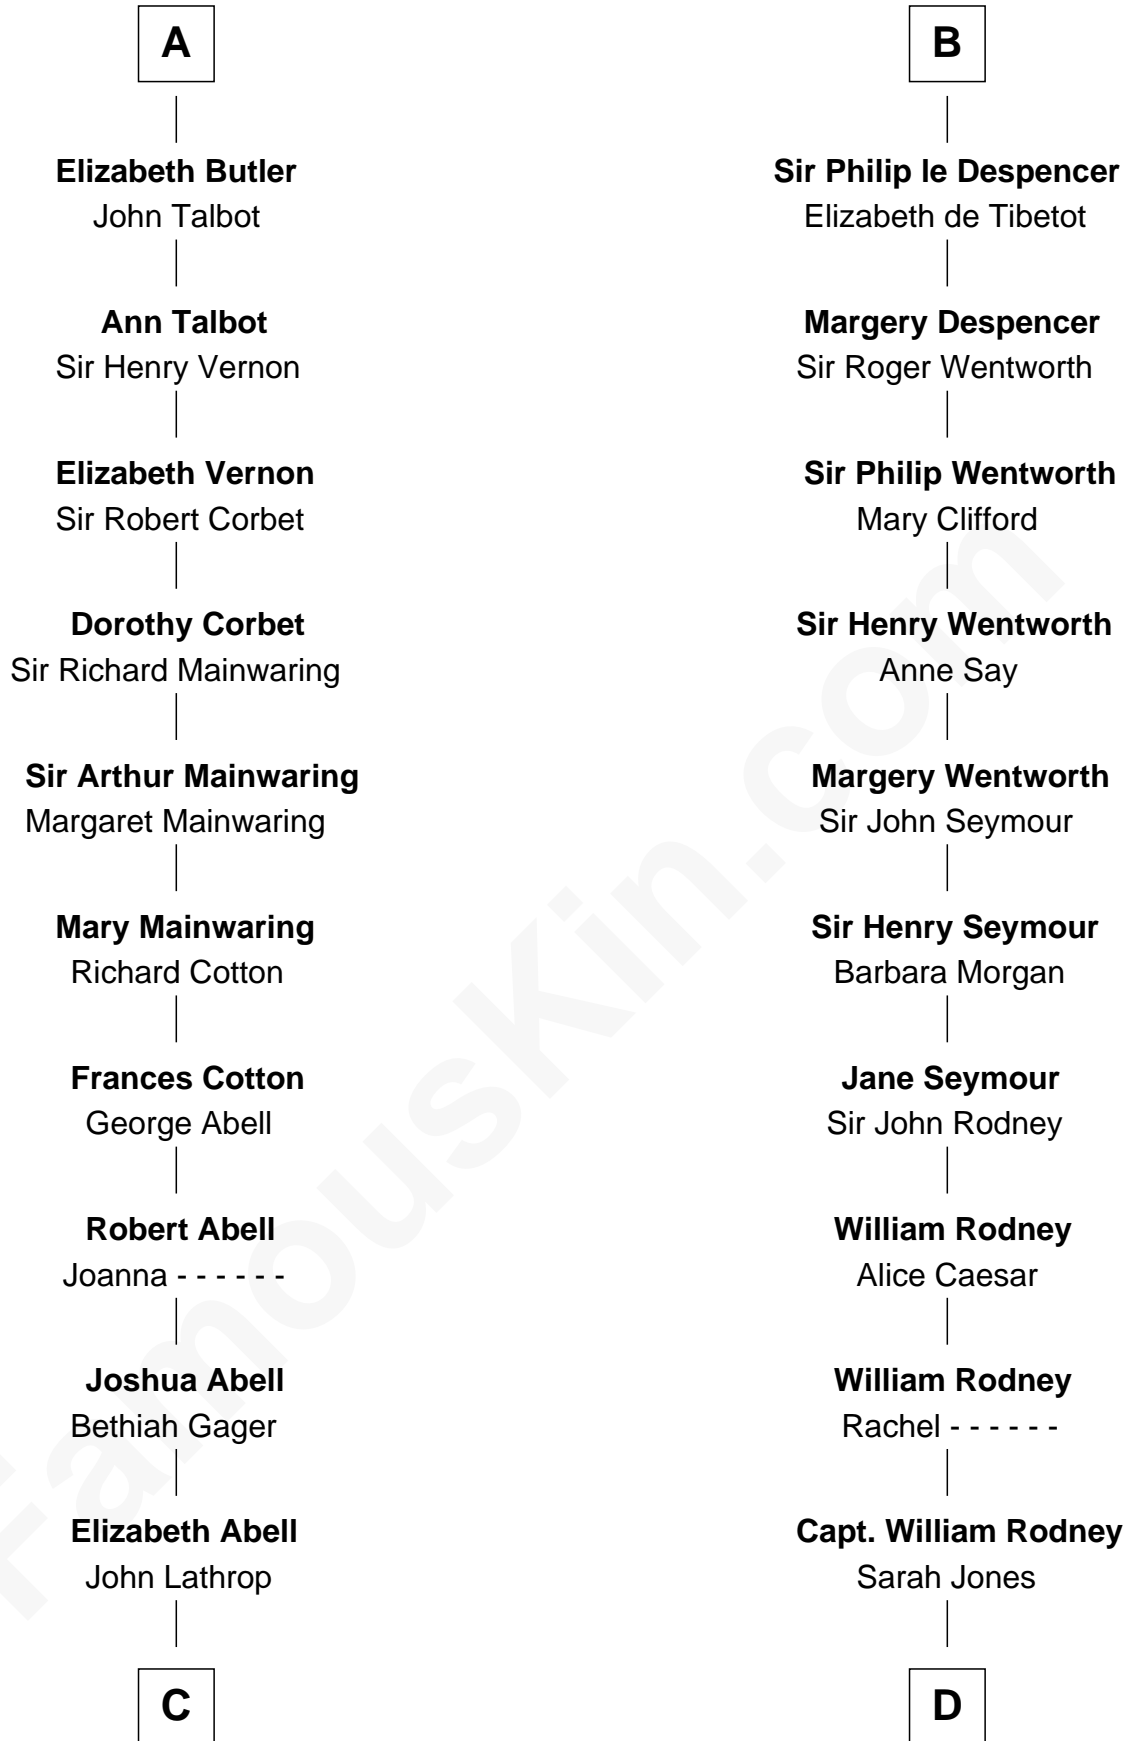

## Relationship Chart of

### Marjorie Post

*Founder of General Foods*

18th cousin 3 times removed of

### Caesar Rodney

*Signer of the Declaration of Independence*

**C**

**Azel Lathrop**  
Elizabeth Hyde

**Erastus Lathrop**  
Sarah Bailey

**Caroline Cushman Lathrop**  
Charles Rollin Post

**Charles William Post**  
Elle Letitia Merriweather