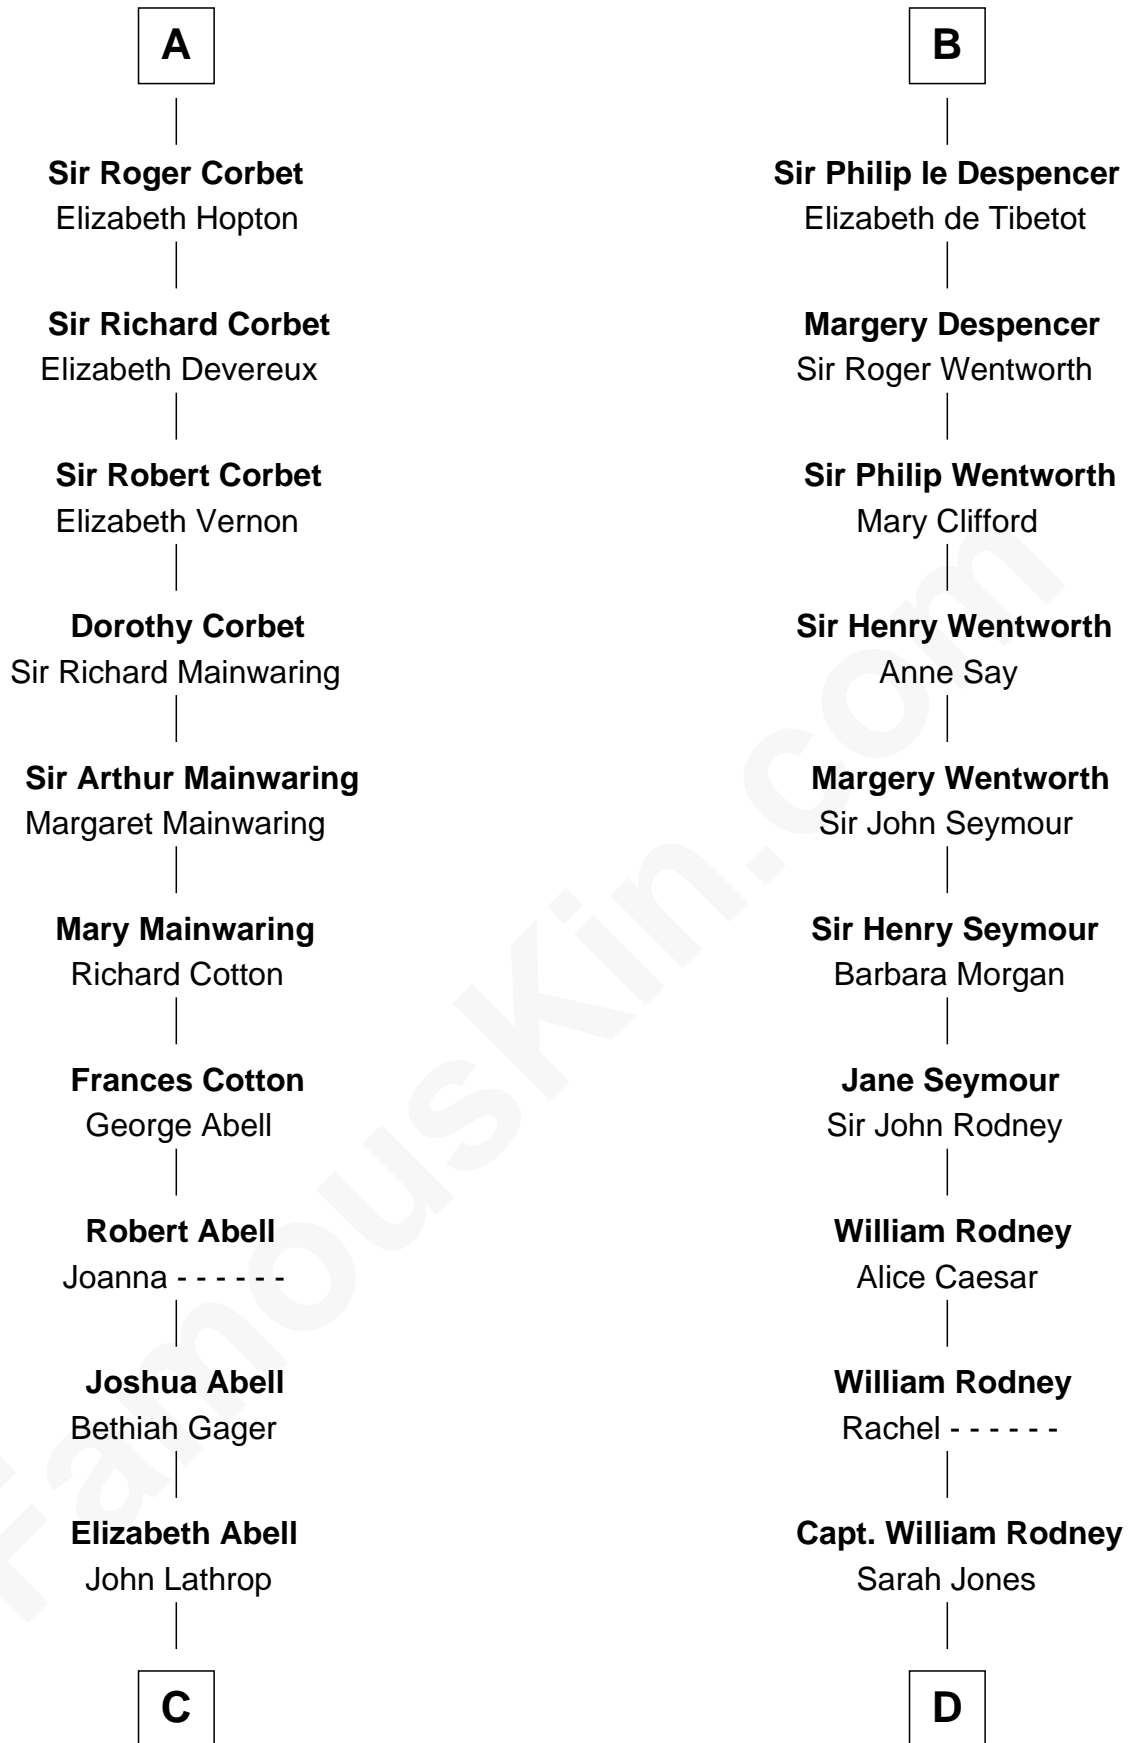

## Relationship Chart of

### Marjorie Post

*Founder of General Foods*

18th cousin 3 times removed of

### Caesar Rodney

*Signer of the Declaration of Independence*

**C**

**Azel Lathrop**  
Elizabeth Hyde

**Erastus Lathrop**  
Sarah Bailey

**Caroline Cushman Lathrop**  
Charles Rollin Post

**Charles William Post**  
Elle Letitia Merriweather