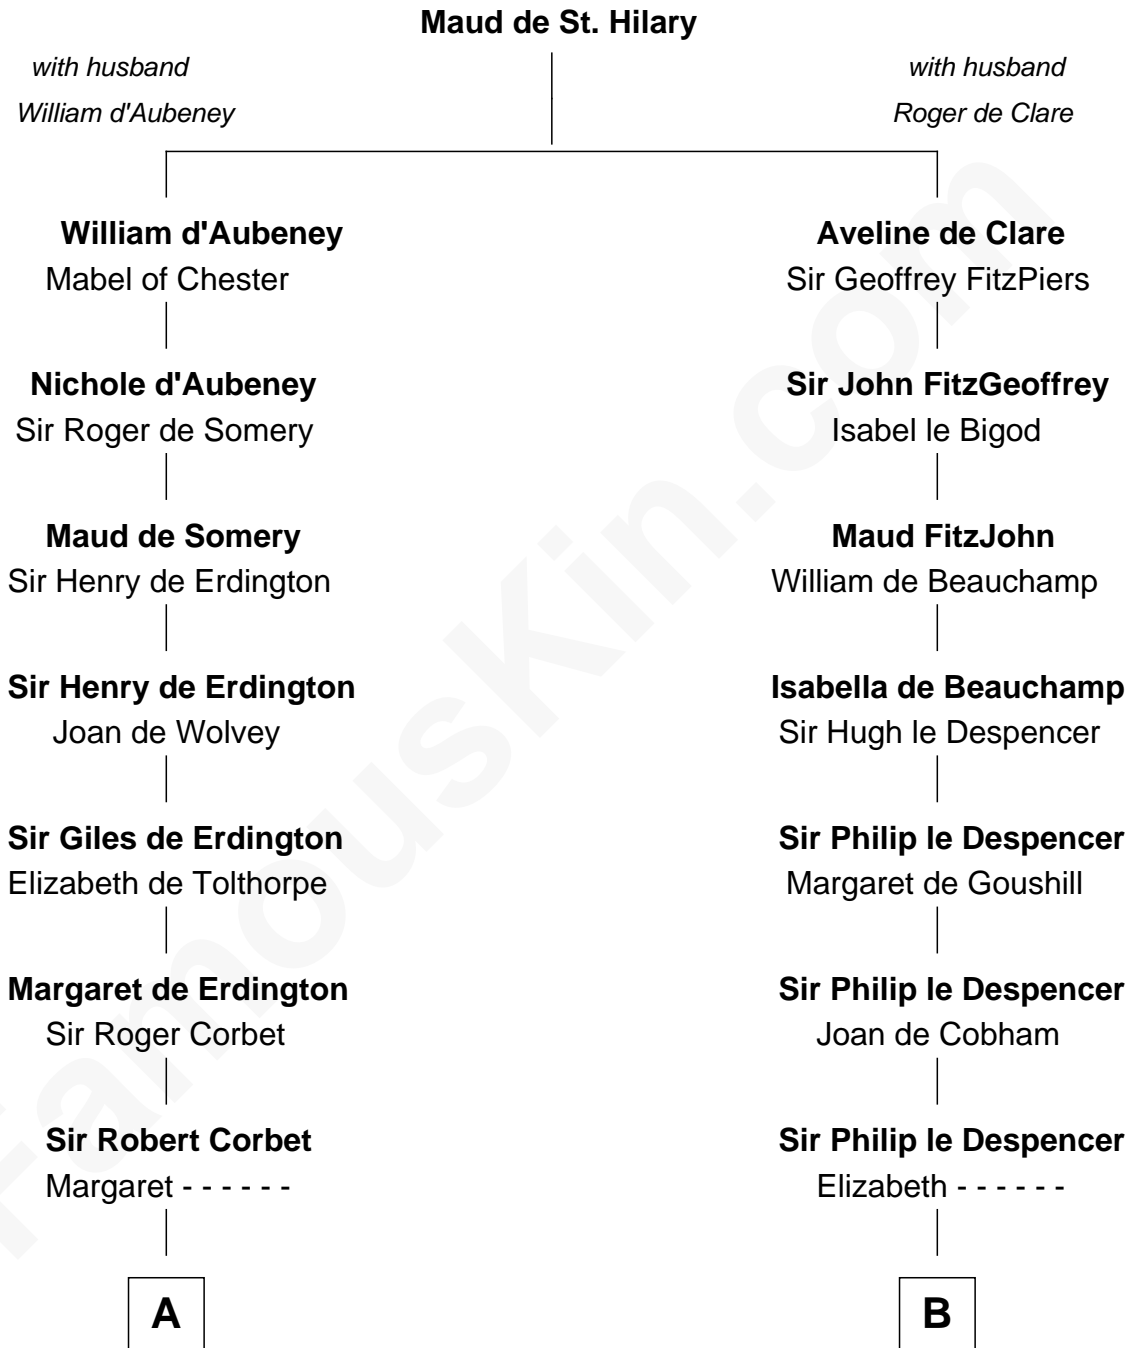

FamousKin.com

Relationship Chart of

Marjorie Post

Founder of General Foods

18th cousin 3 times removed of

Caesar Rodney

Signer of the Declaration of Independence