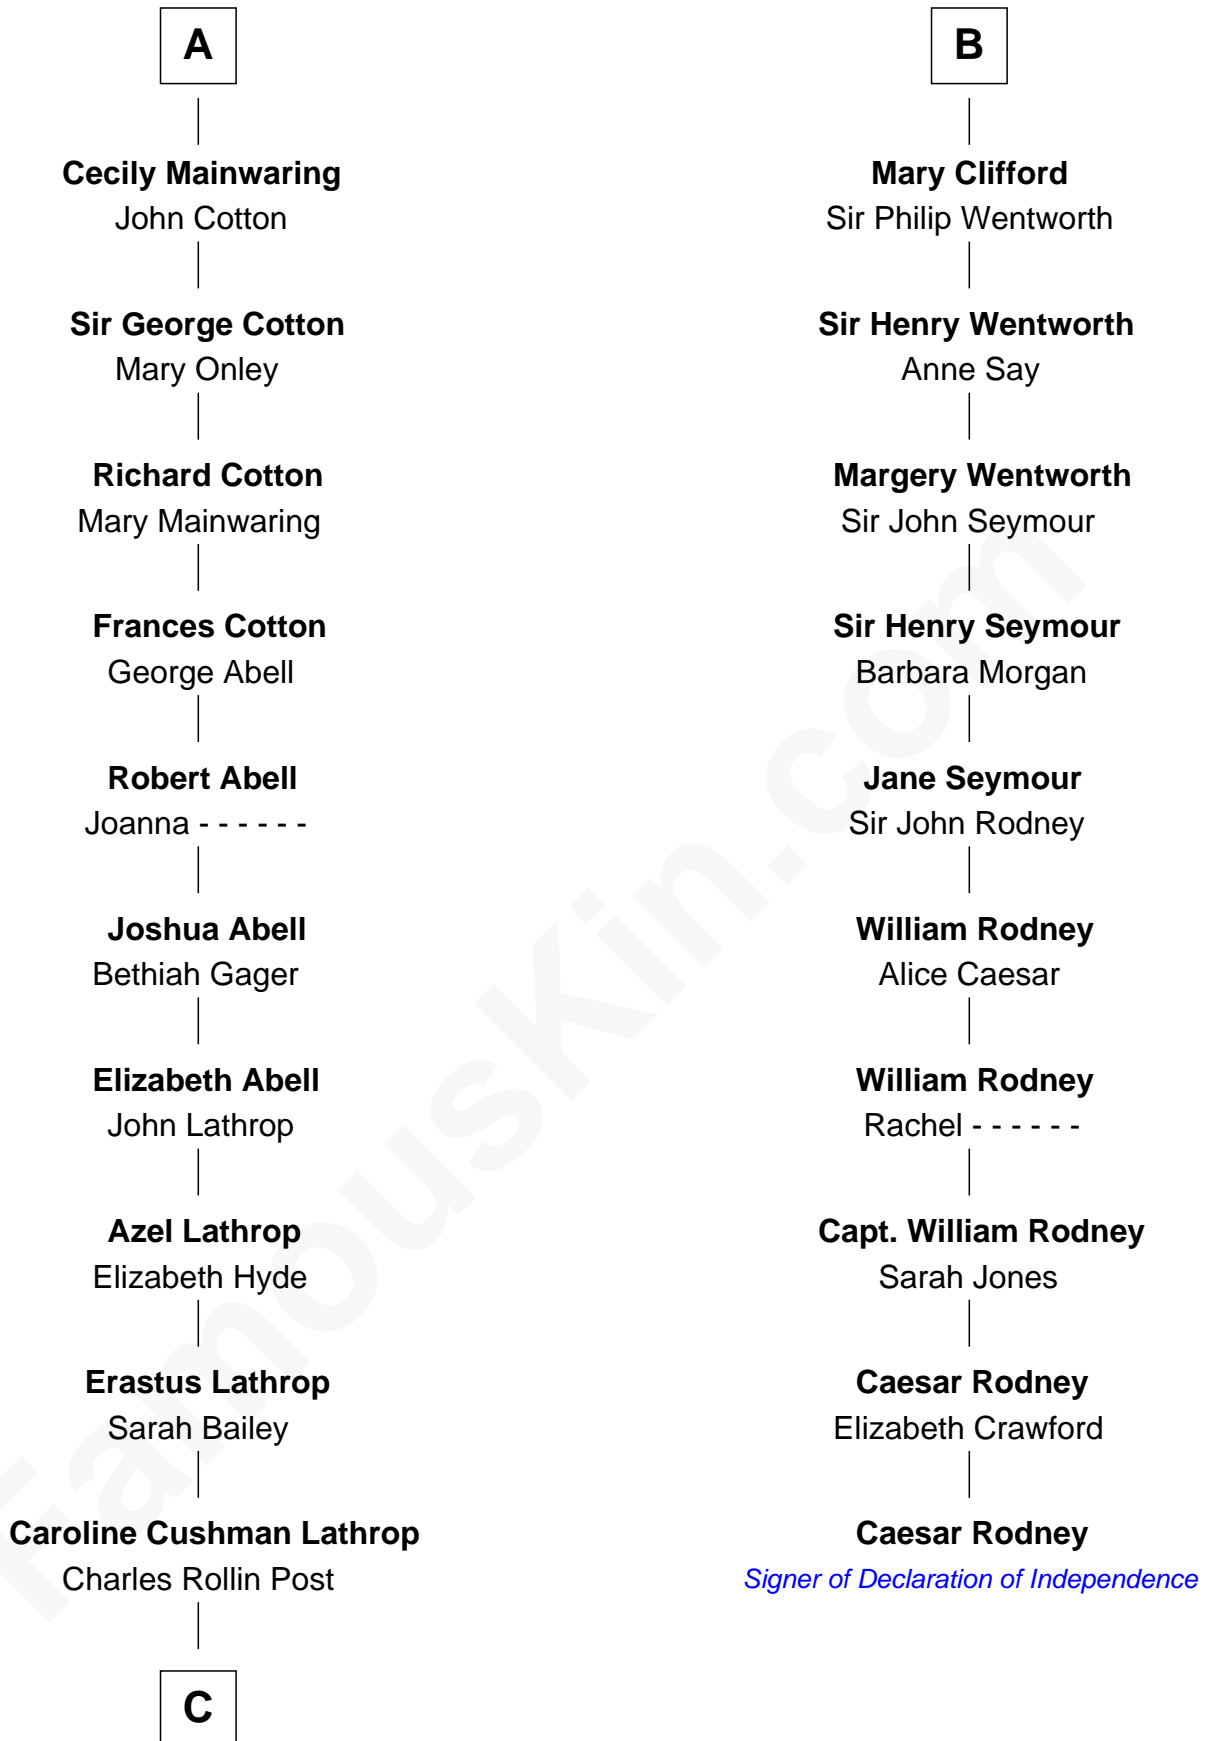

FamousKin.com

Relationship Chart of

Marjorie Post

Founder of General Foods

16th cousin 2 times removed of

Caesar Rodney

Signer of the Declaration of Independence

C

—
Charles William Post
Elle Letitia Merriweather

—
Marjorie Post
Founder of General Foods

FamousKin.com