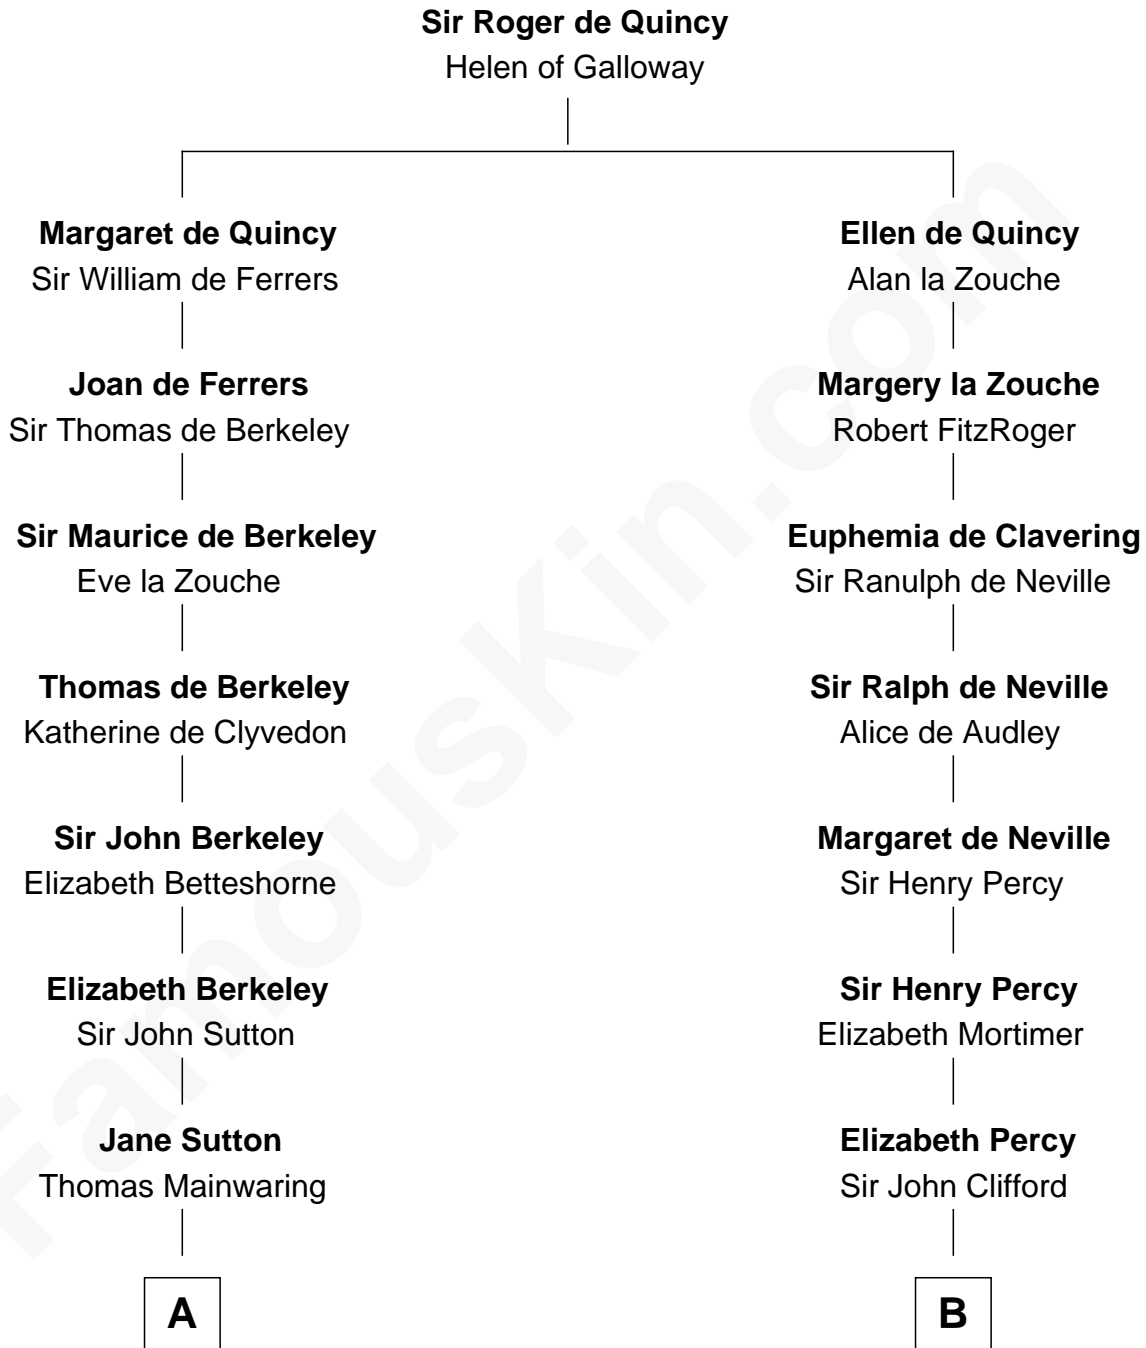

FamousKin.com

Relationship Chart of

Marjorie Post

Founder of General Foods

16th cousin 2 times removed of

Caesar Rodney

Signer of the Declaration of Independence

C

—
Charles William Post
Elle Letitia Merriweather

—
Marjorie Post
Founder of General Foods

FamousKin.com