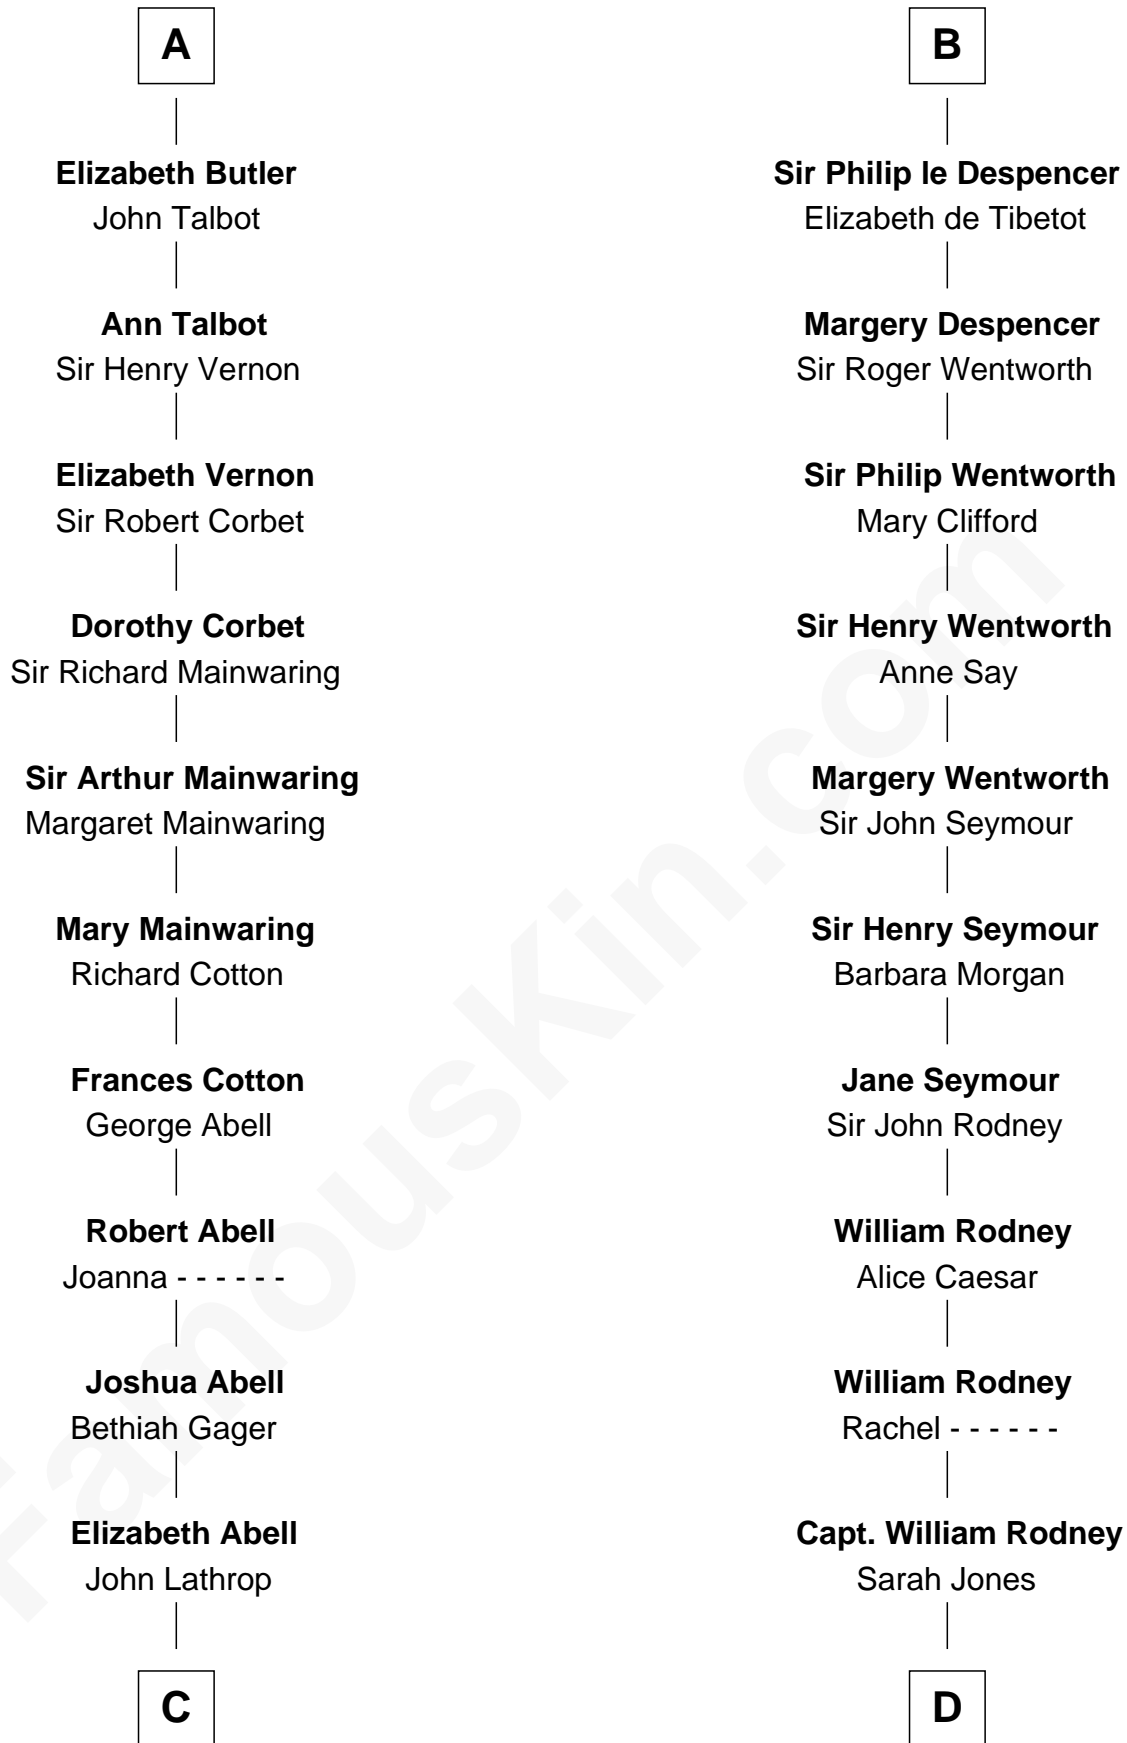

FamousKin.com

Relationship Chart of

Marjorie Post

Founder of General Foods

18th cousin 3 times removed of

Caesar Rodney

Signer of the Declaration of Independence

C

Azel Lathrop
Elizabeth Hyde

Erastus Lathrop
Sarah Bailey

Caroline Cushman Lathrop
Charles Rollin Post

Charles William Post
Elle Letitia Merriweather

Marjorie Post
Founder of General Foods

D

Caesar Rodney
Elizabeth Crawford