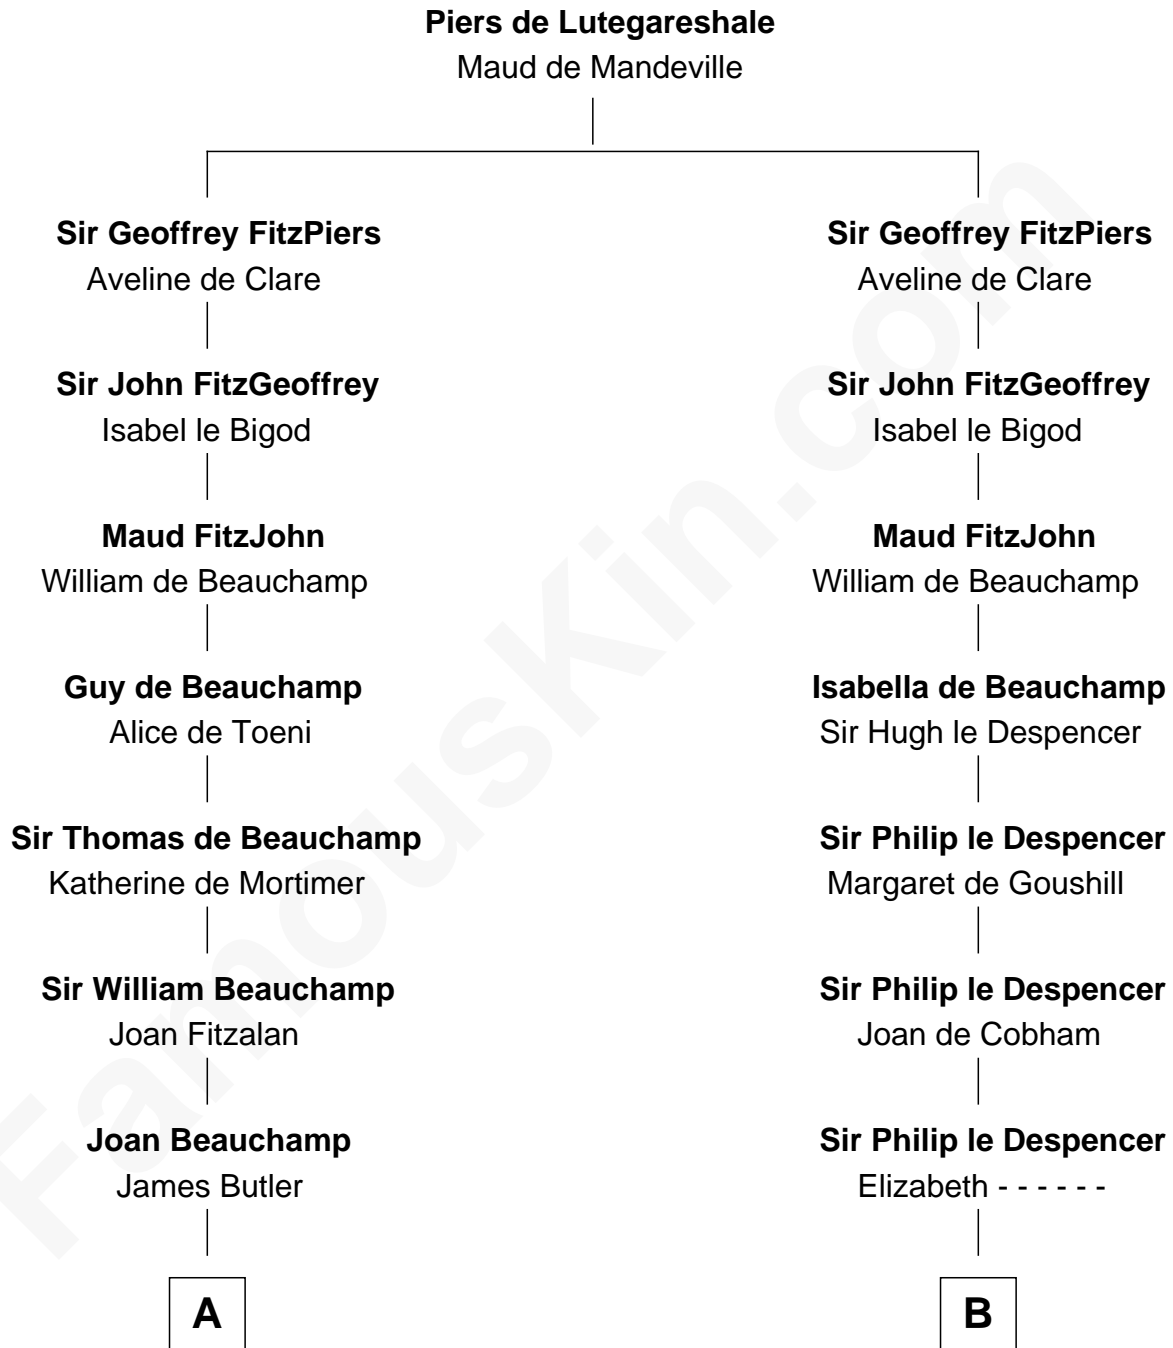

FamousKin.com

Relationship Chart of

Marjorie Post

Founder of General Foods

18th cousin 3 times removed of

Caesar Rodney

Signer of the Declaration of Independence

C

Azel Lathrop
Elizabeth Hyde

Erastus Lathrop
Sarah Bailey

Caroline Cushman Lathrop
Charles Rollin Post

Charles William Post
Elle Letitia Merriweather

Marjorie Post
Founder of General Foods

D

Caesar Rodney
Elizabeth Crawford