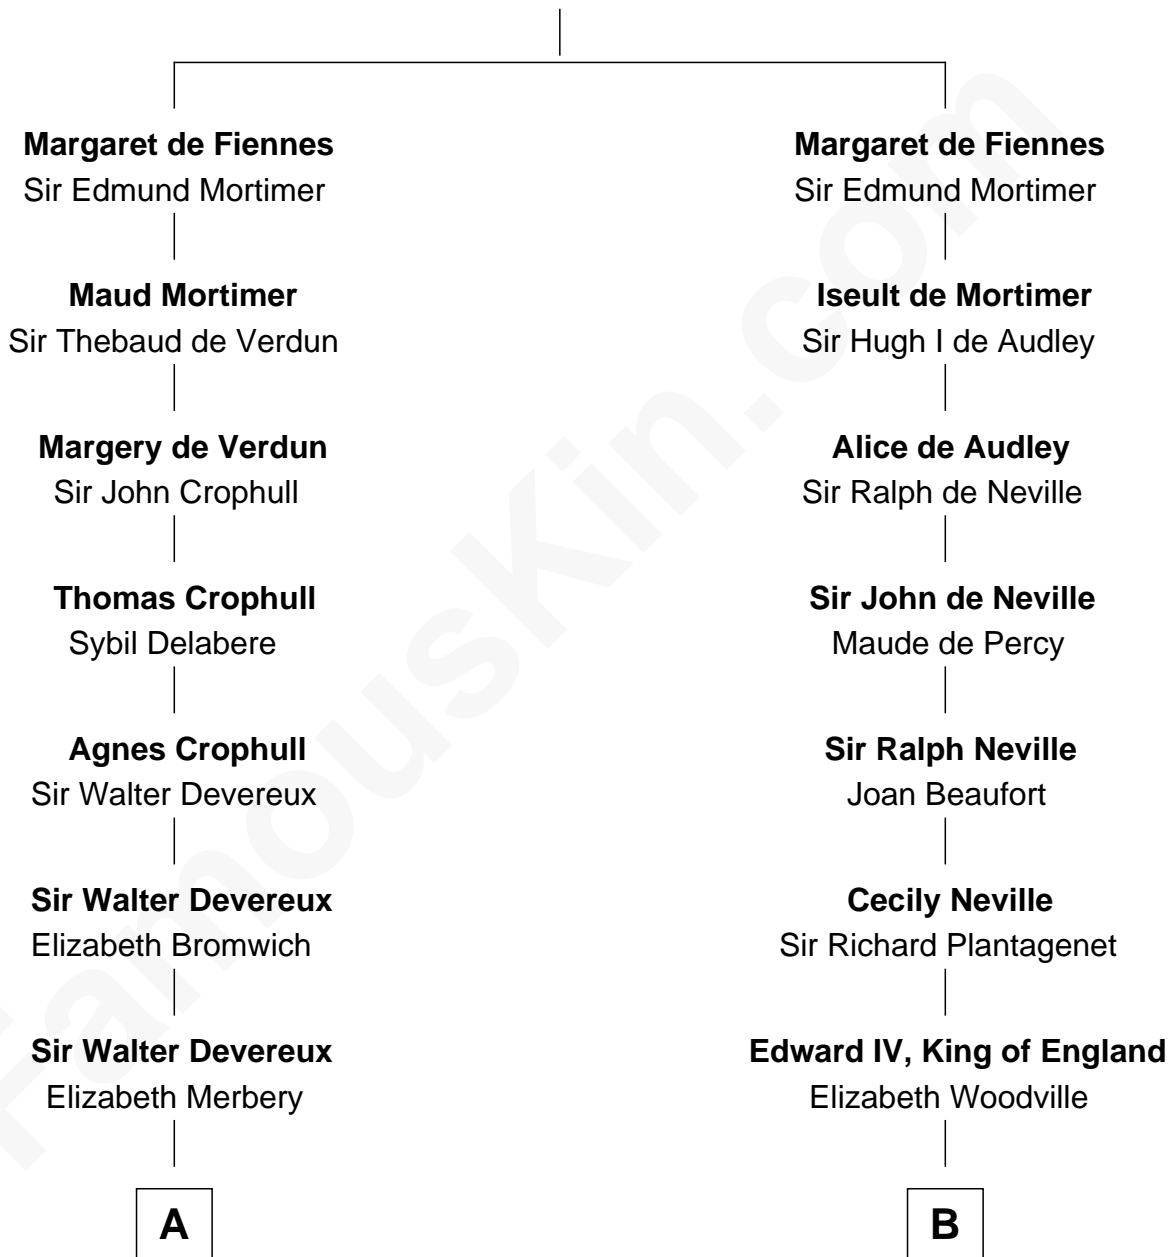

# FamousKin.com Relationship Chart of

**Marjorie Post**

*Founder of General Foods*

9th cousin 12 times removed of

**Queen Elizabeth I**

*Queen of England*

**Sir William de Fiennes**

Blanche de Brienne

**C**

**Azel Lathrop**  
Elizabeth Hyde

**Erastus Lathrop**  
Sarah Bailey

**Caroline Cushman Lathrop**  
Charles Rollin Post

**Charles William Post**  
Elle Letitia Merriweather

**Marjorie Post**  
*Founder of General Foods*