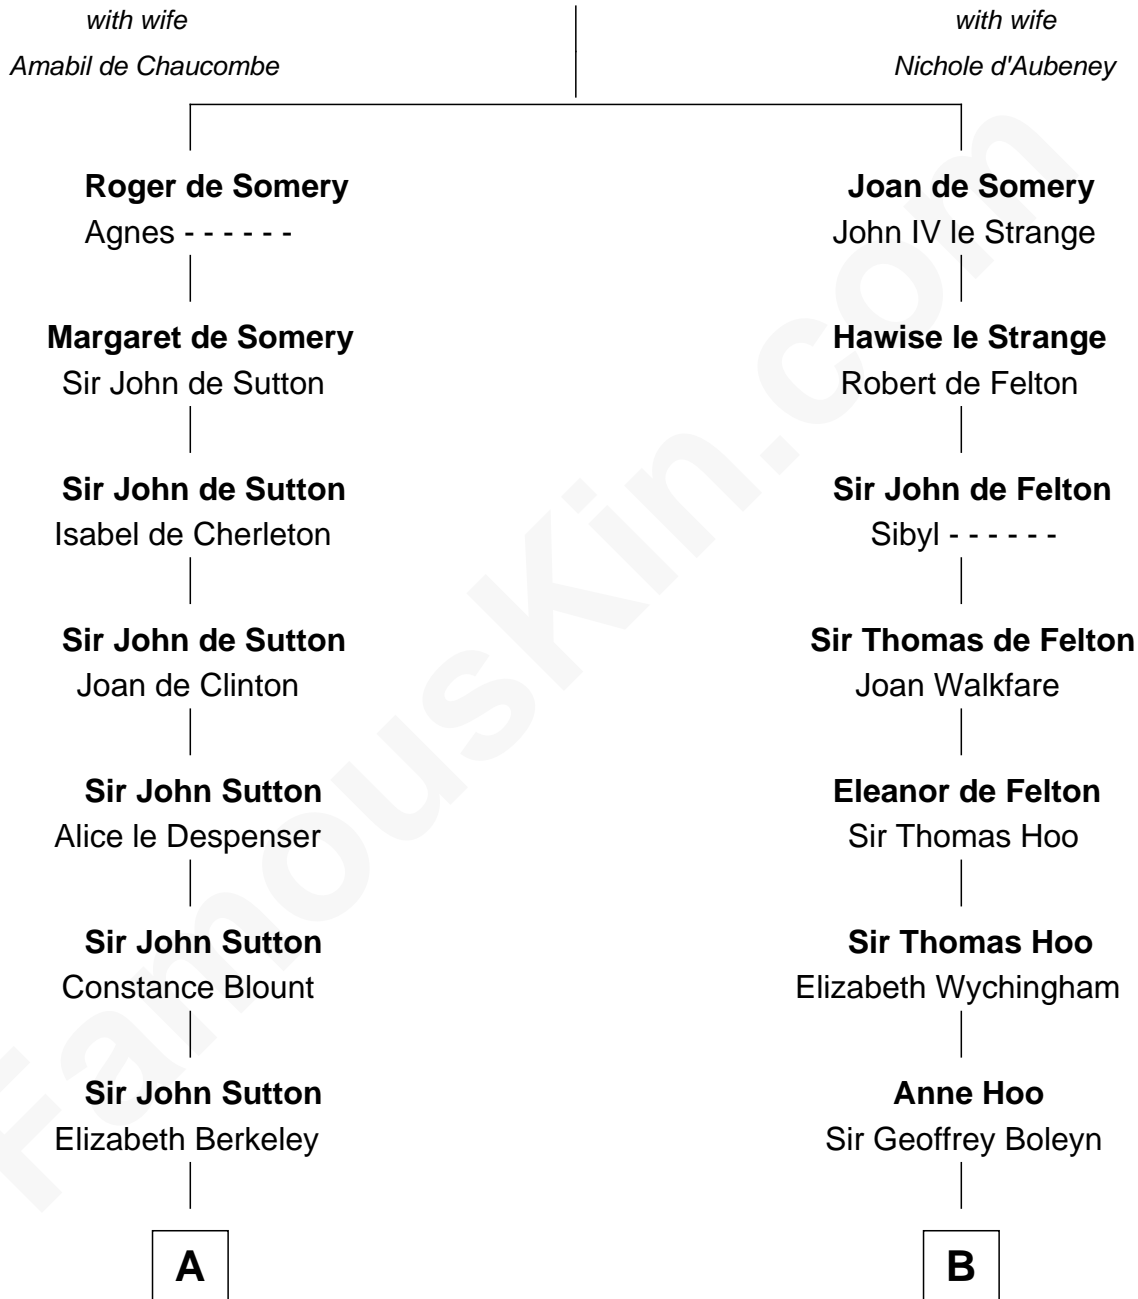

FamousKin.com Relationship Chart of

Marjorie Post

Founder of General Foods

10th cousin 9 times removed of

Queen Elizabeth I

Queen of England

Sir Roger de Somery

C

—
Caroline Cushman Lathrop

Charles Rollin Post

—
Charles William Post

Elle Letitia Merriweather

—
Marjorie Post

Founder of General Foods

FamousKin.com