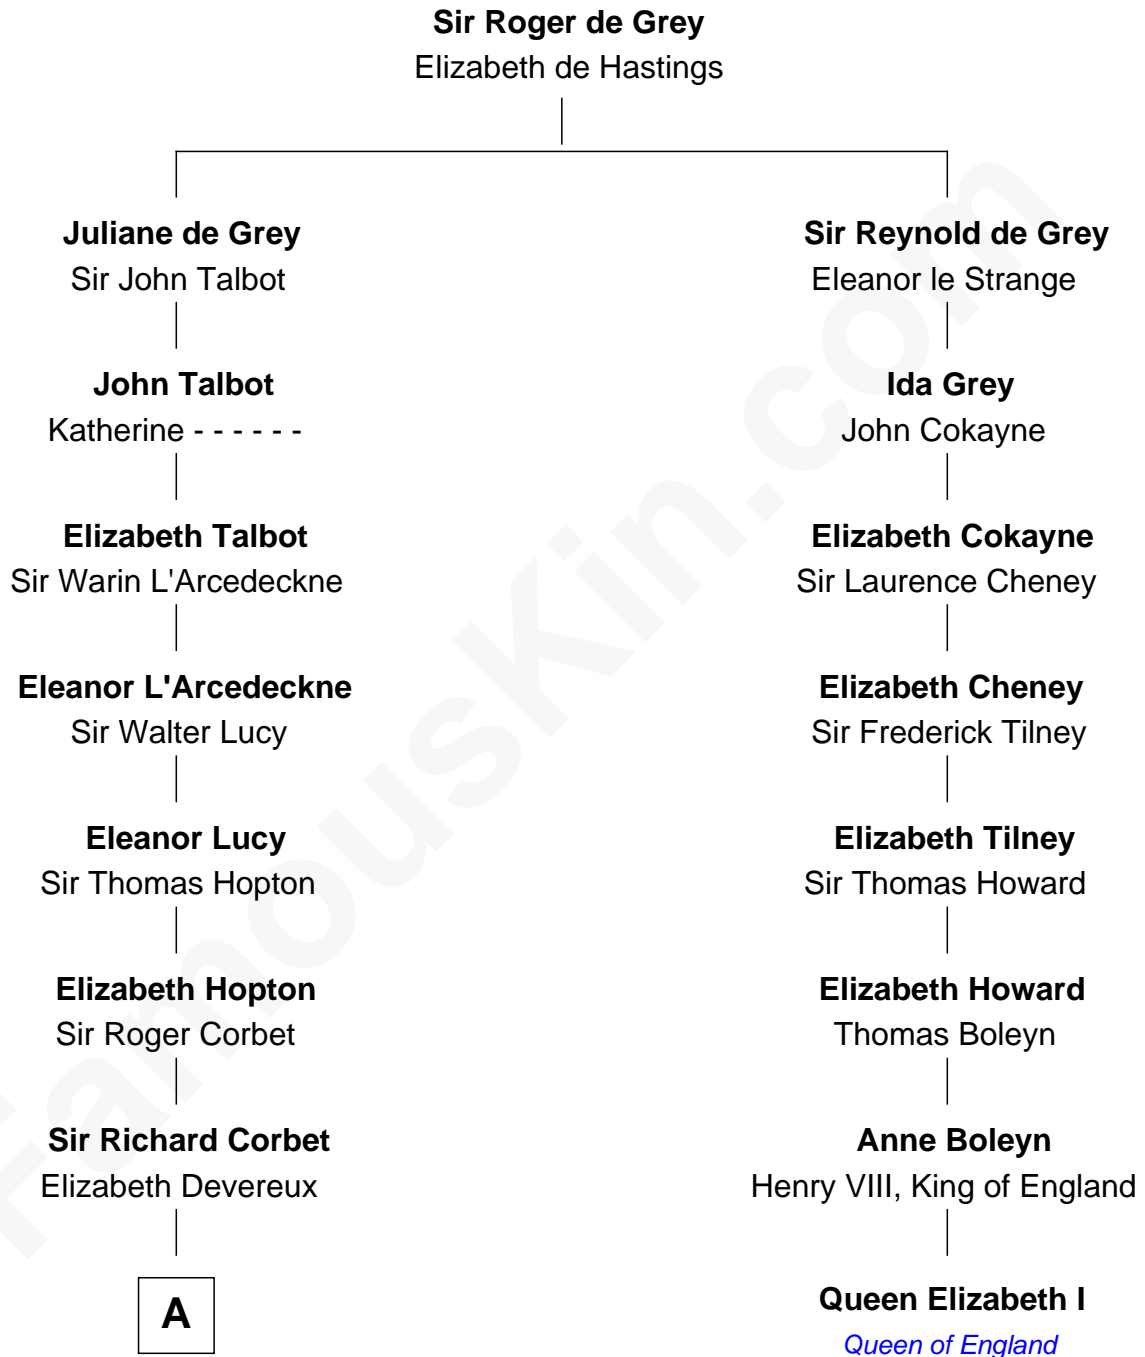

FamousKin.com

Relationship Chart of

Marjorie Post

Founder of General Foods

7th cousin 12 times removed of

Queen Elizabeth I

Queen of England

B

—
Caroline Cushman Lathrop

Charles Rollin Post

—
Charles William Post

Elle Letitia Merriweather

—
Marjorie Post

Founder of General Foods

FamousKin.com