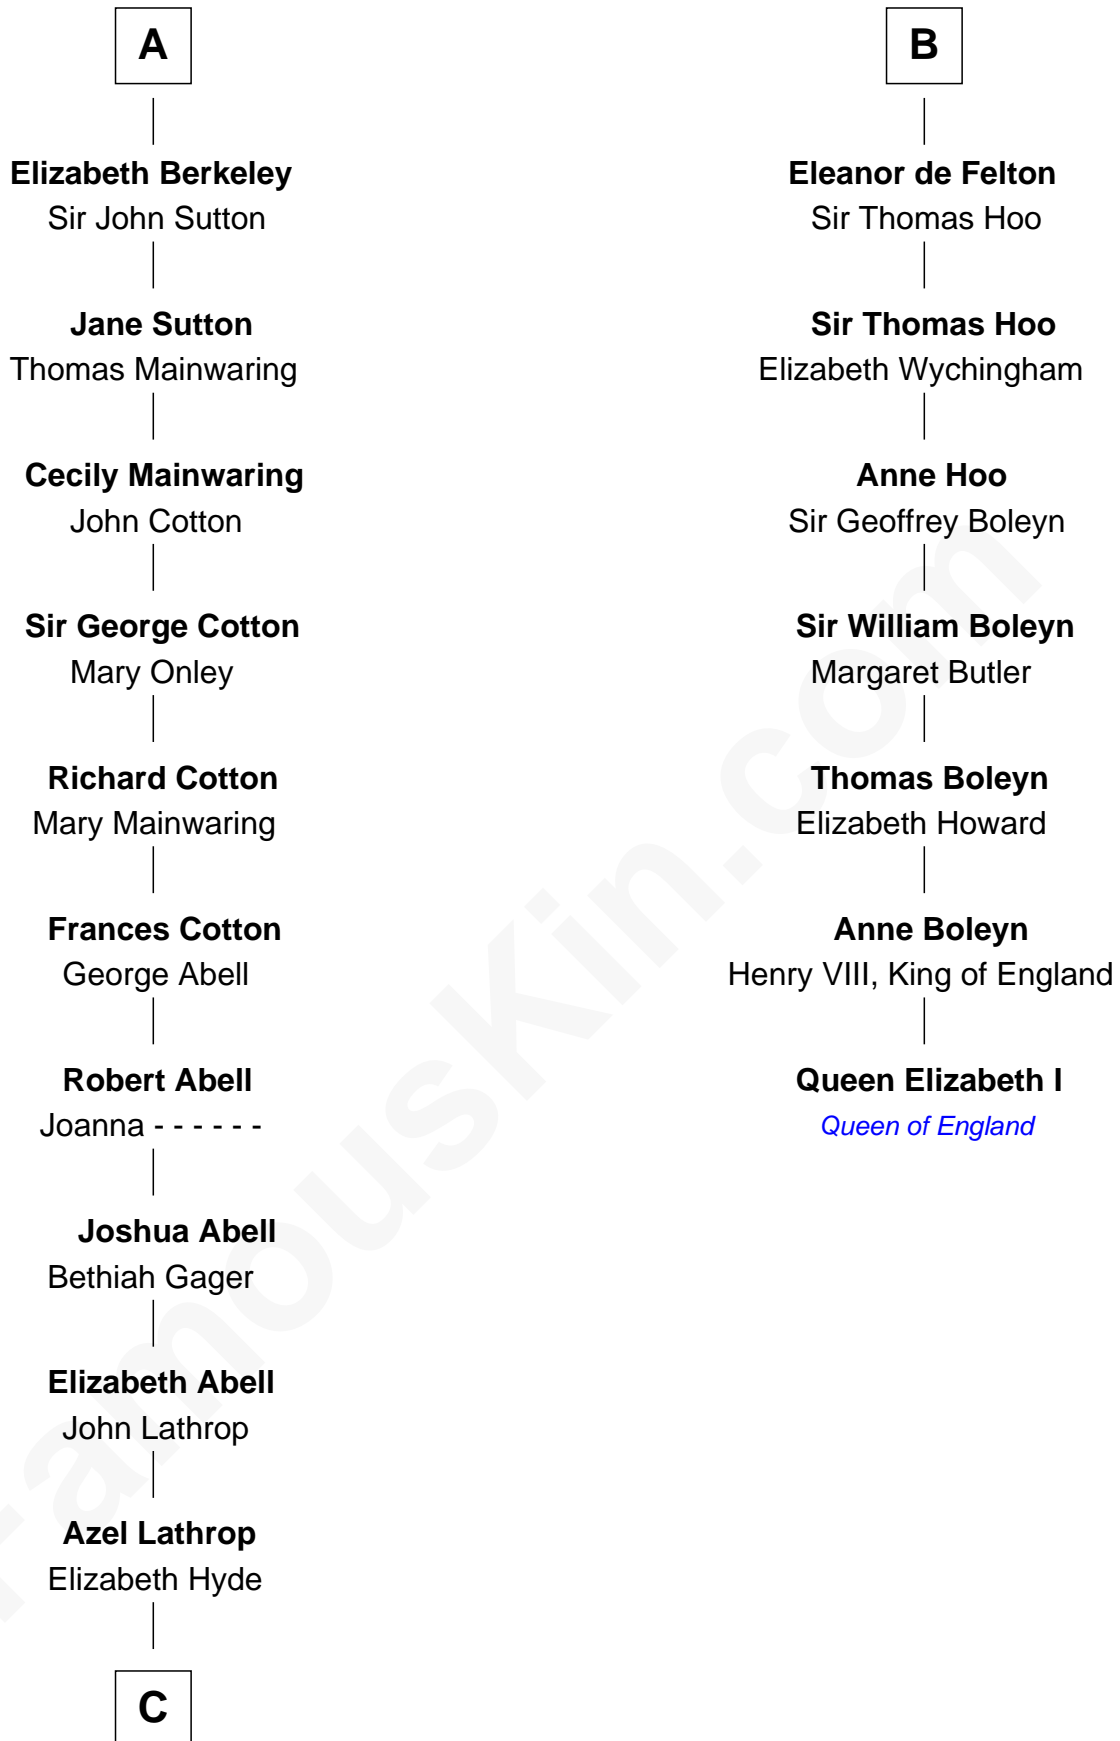

FamousKin.com Relationship Chart of

Marjorie Post

Founder of General Foods

13th cousin 7 times removed of

Queen Elizabeth I

Queen of England

Simon III de Montfort

Maud - - - - -

FamousKin.com