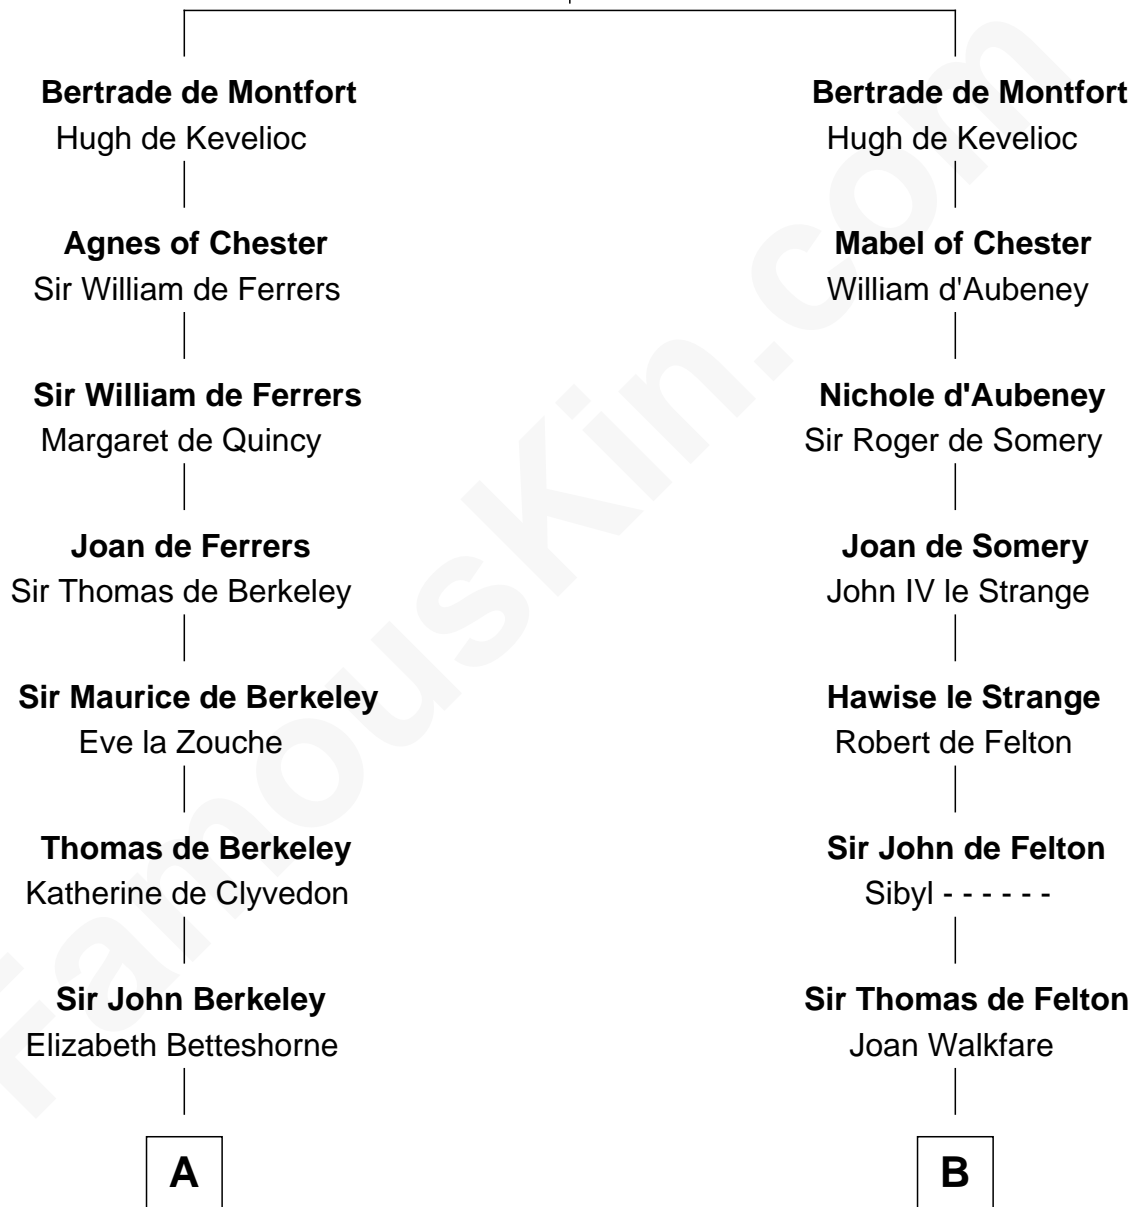

FamousKin.com Relationship Chart of

Marjorie Post

Founder of General Foods

13th cousin 7 times removed of

Queen Elizabeth I

Queen of England

Simon III de Montfort

Maud - - - - -

FamousKin.com