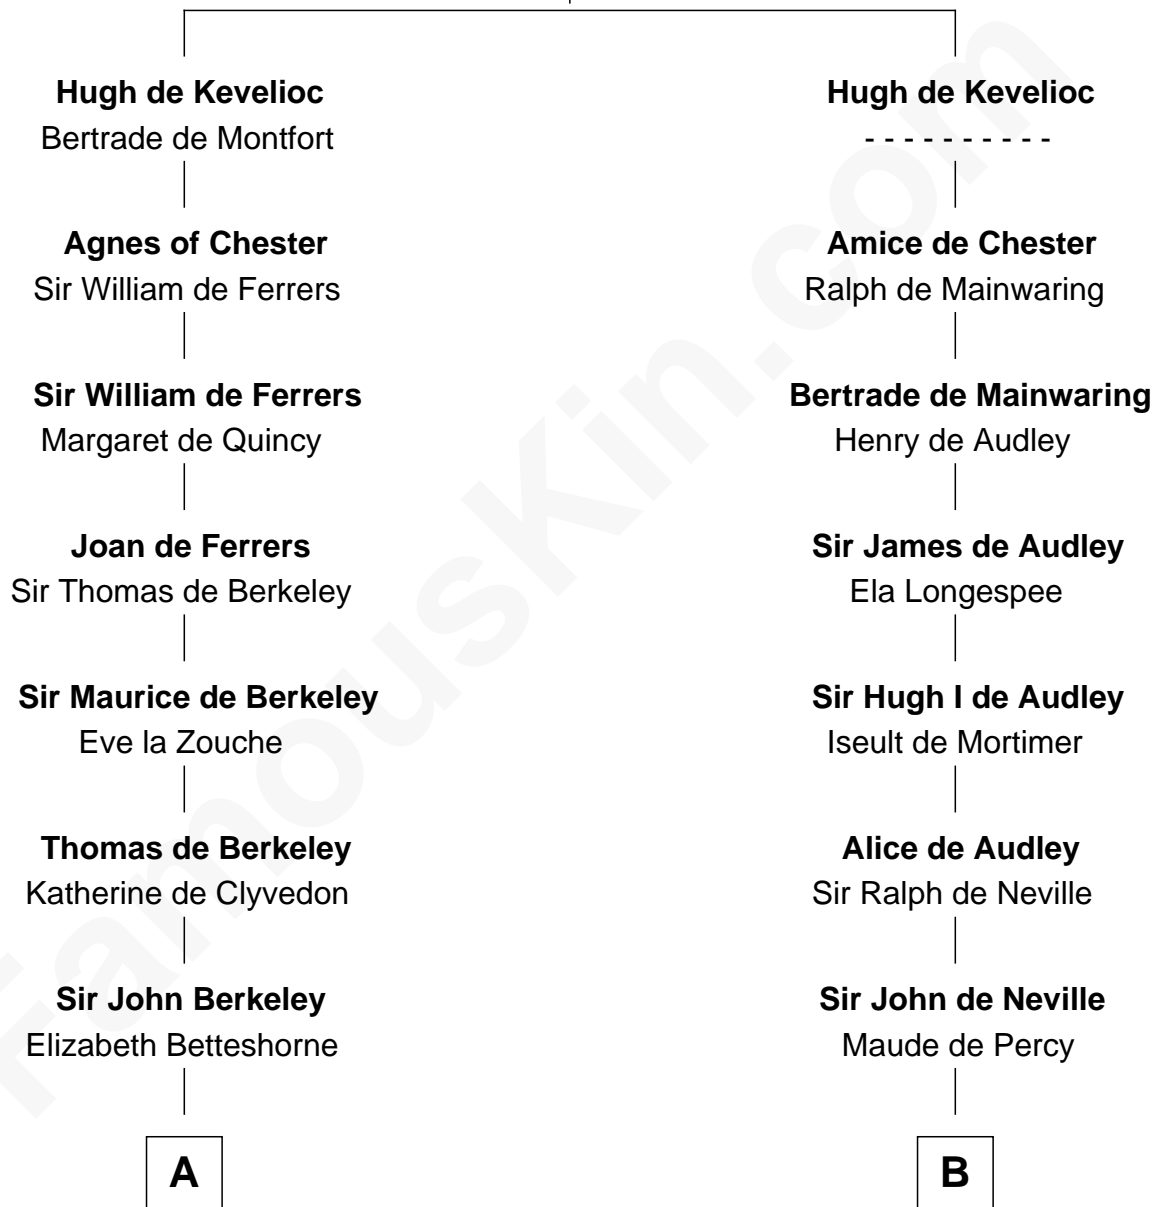

FamousKin.com Relationship Chart of

Marjorie Post

Founder of General Foods

12th cousin 8 times removed of

Queen Elizabeth I

Queen of England

Sir Ranulf de Gernons

Maud of Gloucester

FamousKin.com