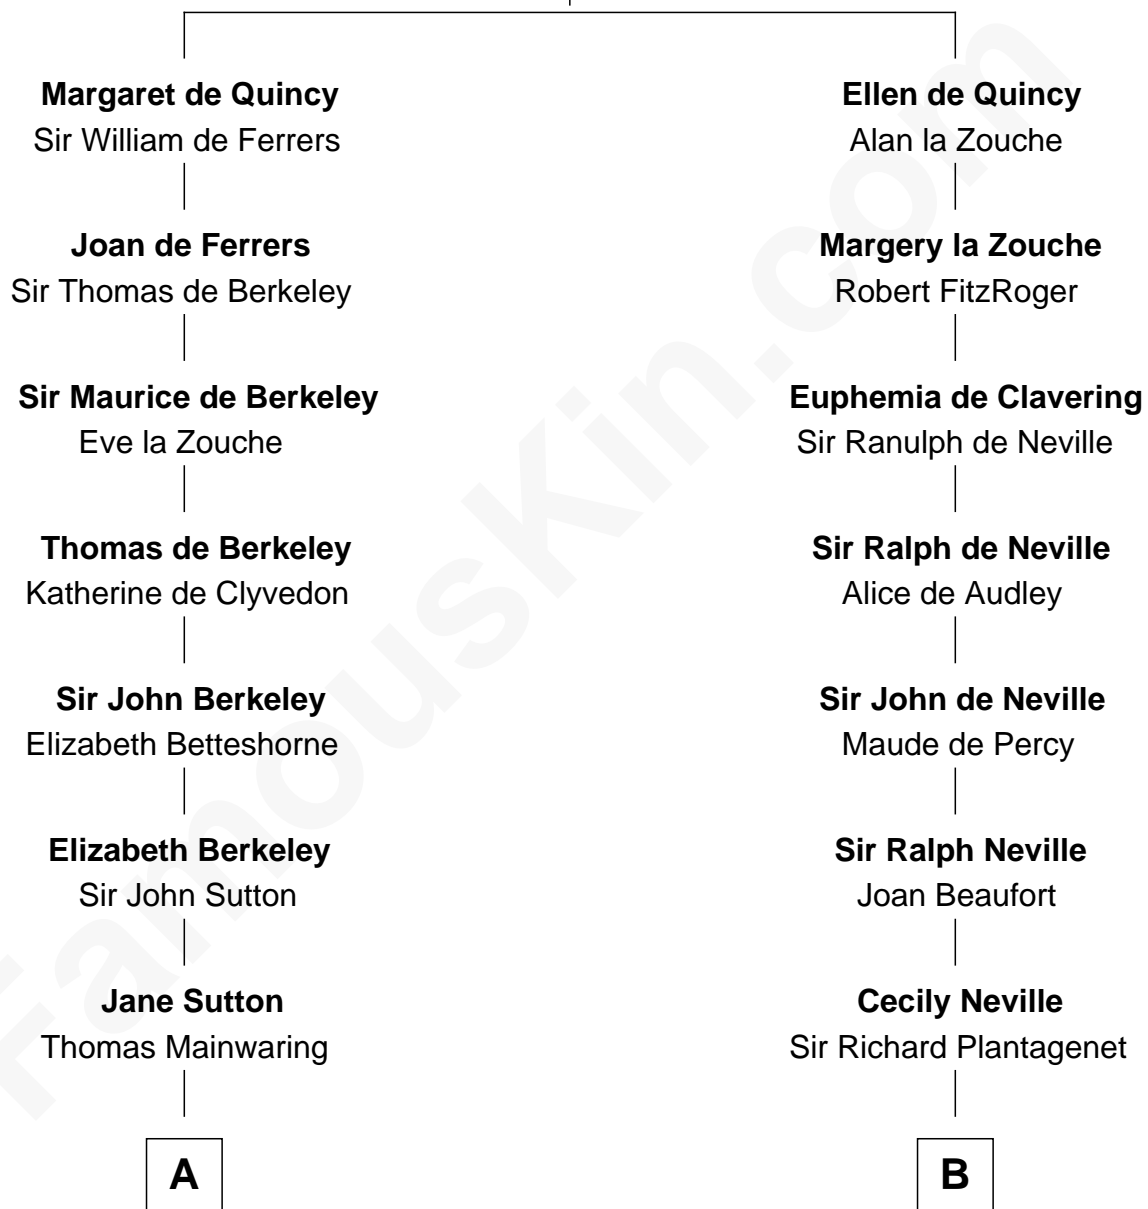

FamousKin.com Relationship Chart of

Marjorie Post

Founder of General Foods

10th cousin 8 times removed of

Queen Elizabeth I

Queen of England

Sir Roger de Quincy

Helen of Galloway

C

Charles William Post
Elle Letitia Merriweather

Marjorie Post
Founder of General Foods

FamousKin.com